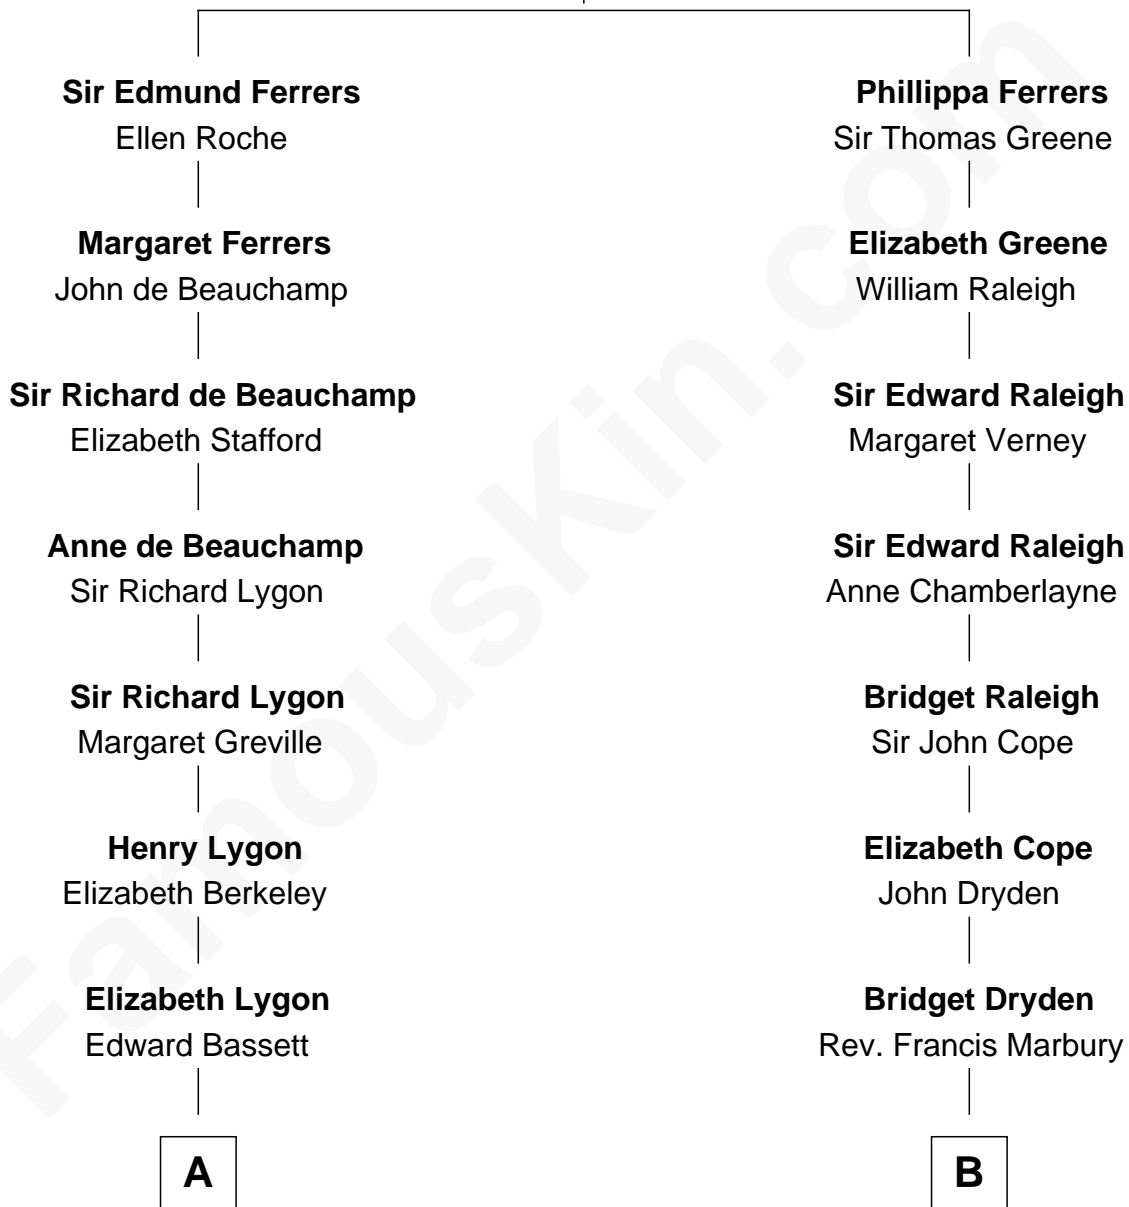

FamousKin.com Relationship Chart of

James Taylor

Singer-Songwriter

18th cousin 1 time removed of

Tuesday Weld

TV and Movie Actress

Robert de Ferrers
Margaret Despencer

FamousKin.com