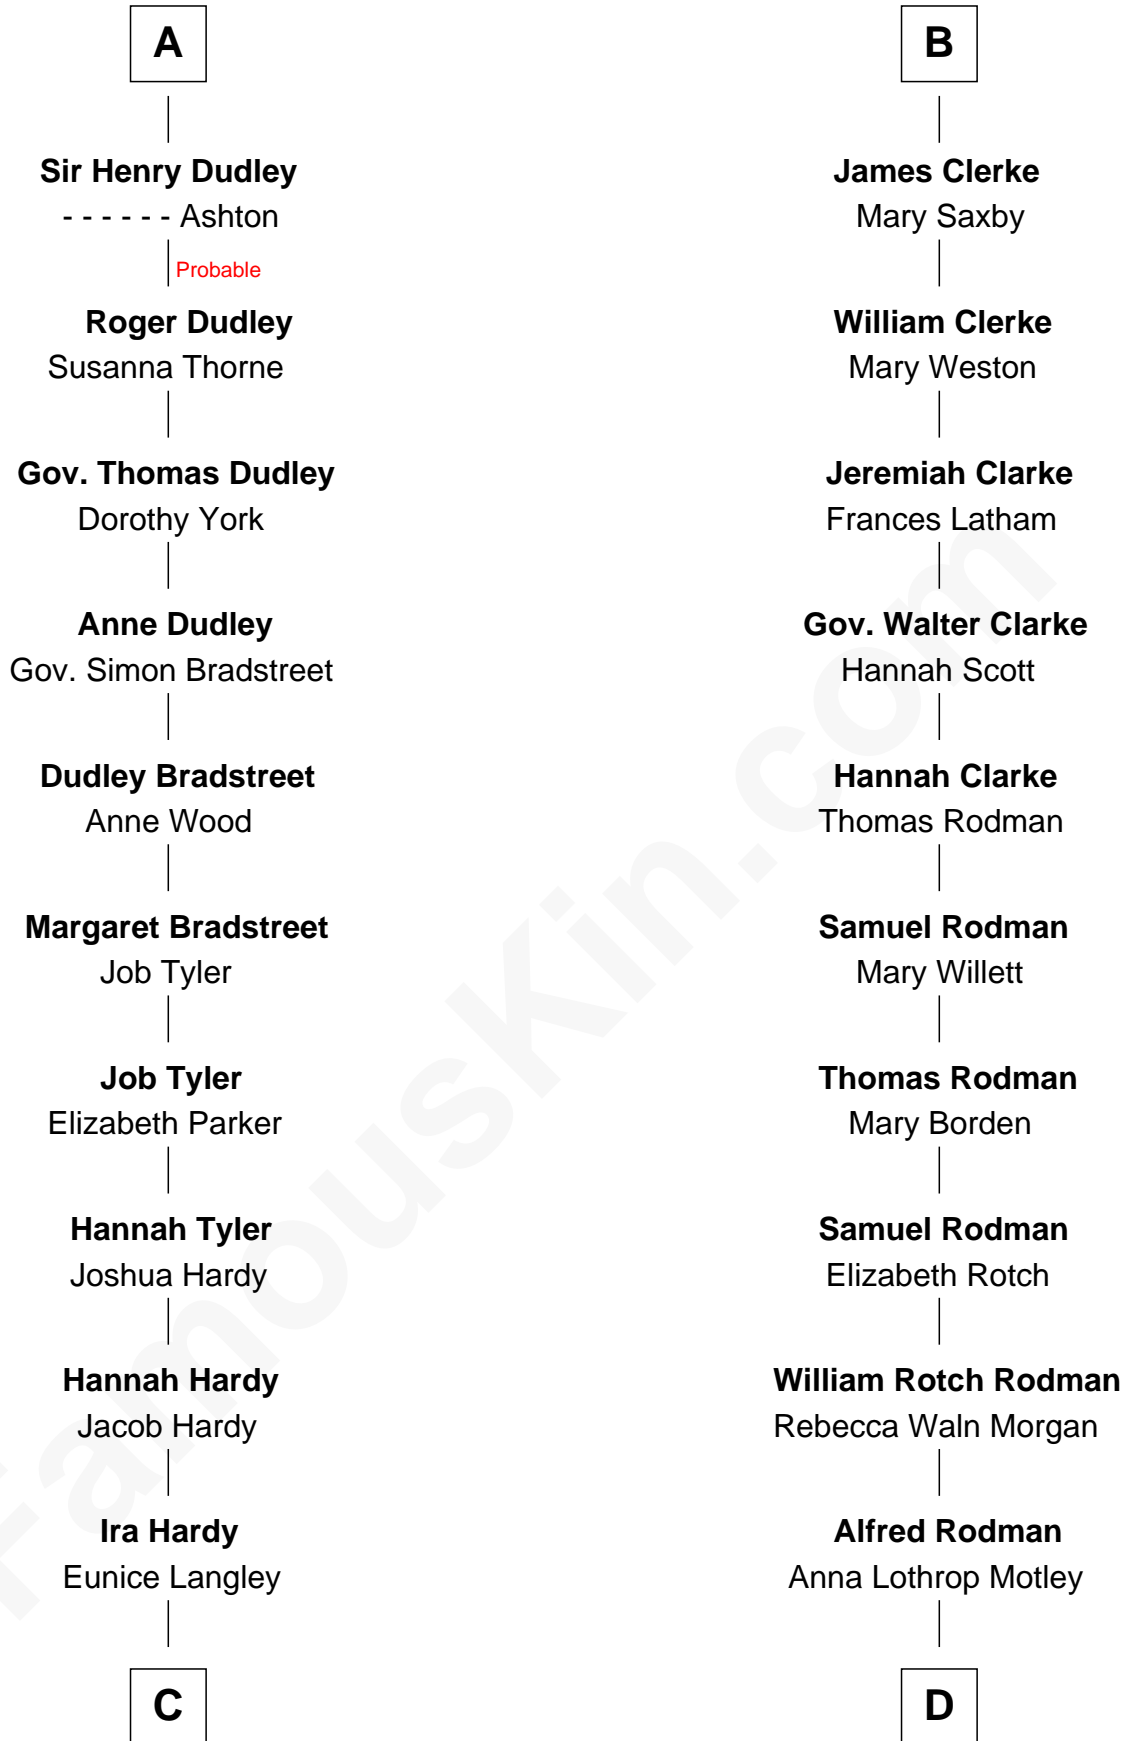

FamousKin.com Relationship Chart of

James Taylor

Singer-Songwriter

20th cousin 1 time removed of

Tuesday Weld

TV and Movie Actress

Sir William de Ros
Margery de Badlesmere

Thomas de Ros
Beatrice de Stafford

Margaret de Ros
Sir Reynold Grey

Margaret Grey
Sir William Bonville

William Bonville
Elizabeth Harington

William Bonville
Katherine Neville

Cecily Bonville
Thomas Grey

Cecily Grey
Sir John Sutton

A

Maud de Roos
John de Welles

Margery de Welles
Stephen le Scrope

Maude le Scrope
Sir Baldwin Freville

Elizabeth Freville
Sir Thomas Ferrers

Sir Henry Ferrers
Margaret Heckstall

Elizabeth Ferrers
James Clerke

George Clerke
Elizabeth Wilsford

B

C

Lovercia L. Hardy

Willard Knox

Fred Charles Knox

Ruth Elizabeth Collins

Ella Angelique Knox

Henry Herman Woodard