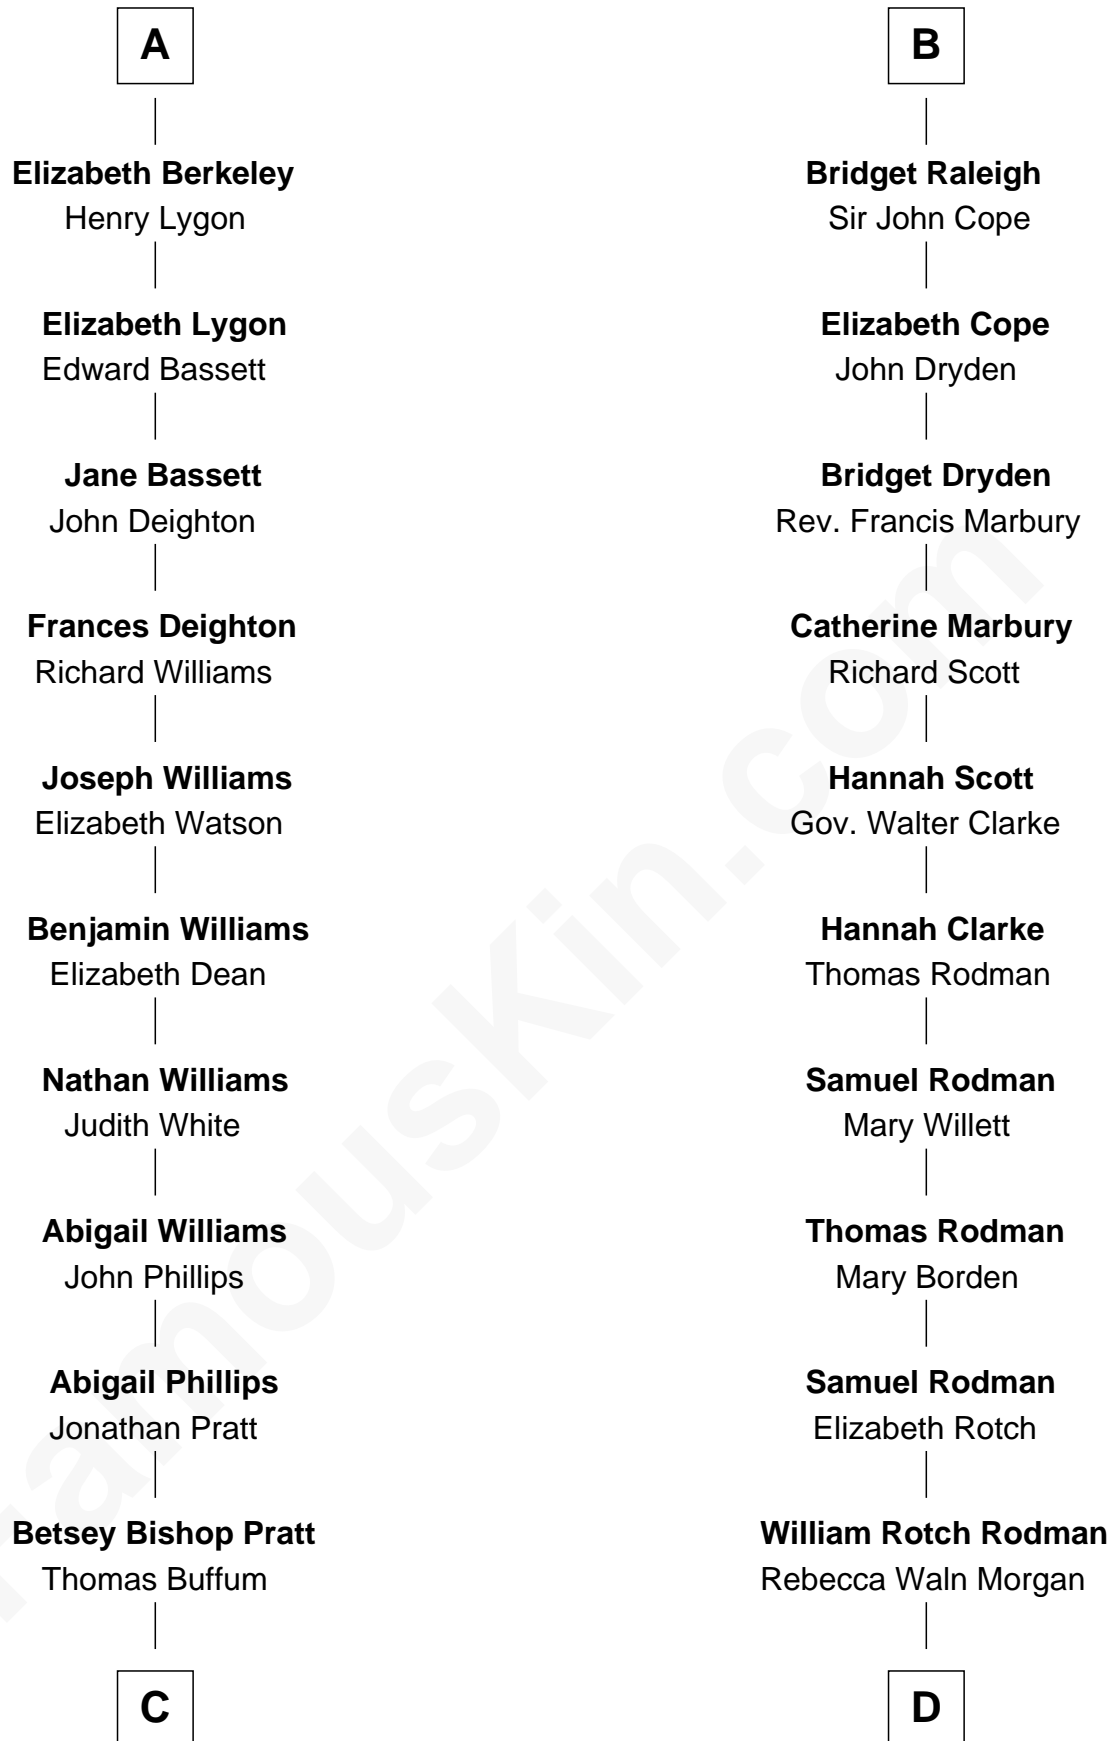

FamousKin.com Relationship Chart of

James Taylor
Singer-Songwriter

21st cousin of

Tuesday Weld
TV and Movie Actress

Edmund Fitzalan
Alice de Warenne

Richard Fitzalan
Eleanor Plantagenet

Sir Richard Fitzalan
Elizabeth de Bohun

Elizabeth Fitzalan
Sir Thomas Mowbray

Isabel Mowbray
Sir James Berkeley

Maurice Berkeley
Isabel Mead

Anne Berkeley
Sir William Dennis

Isabel Dennis
Sir John Berkeley

A

Mary Fitzalan
John le Strange

Ankaret le Strange
Sir Richard Talbot

Mary Talbot
Sir Thomas Greene

Sir Thomas Greene
Phillippa Ferrers

Elizabeth Greene
William Raleigh

Sir Edward Raleigh
Margaret Verney

Sir Edward Raleigh
Anne Chamberlayne

B

C

Eliza Ann Buffum
Granville Hall Leonard

Emily Roxanna Leonard
Stanford Lyman Haynes

Theodosia Haynes
Alexander Taylor

Dr. Isaac Montrose Taylor
Gertrude Arline Woodard

James Taylor
Singer-Songwriter

D

Alfred Rodman
Anna Lothrop Motley

Eloise Rodman
Stephen Minot Weld