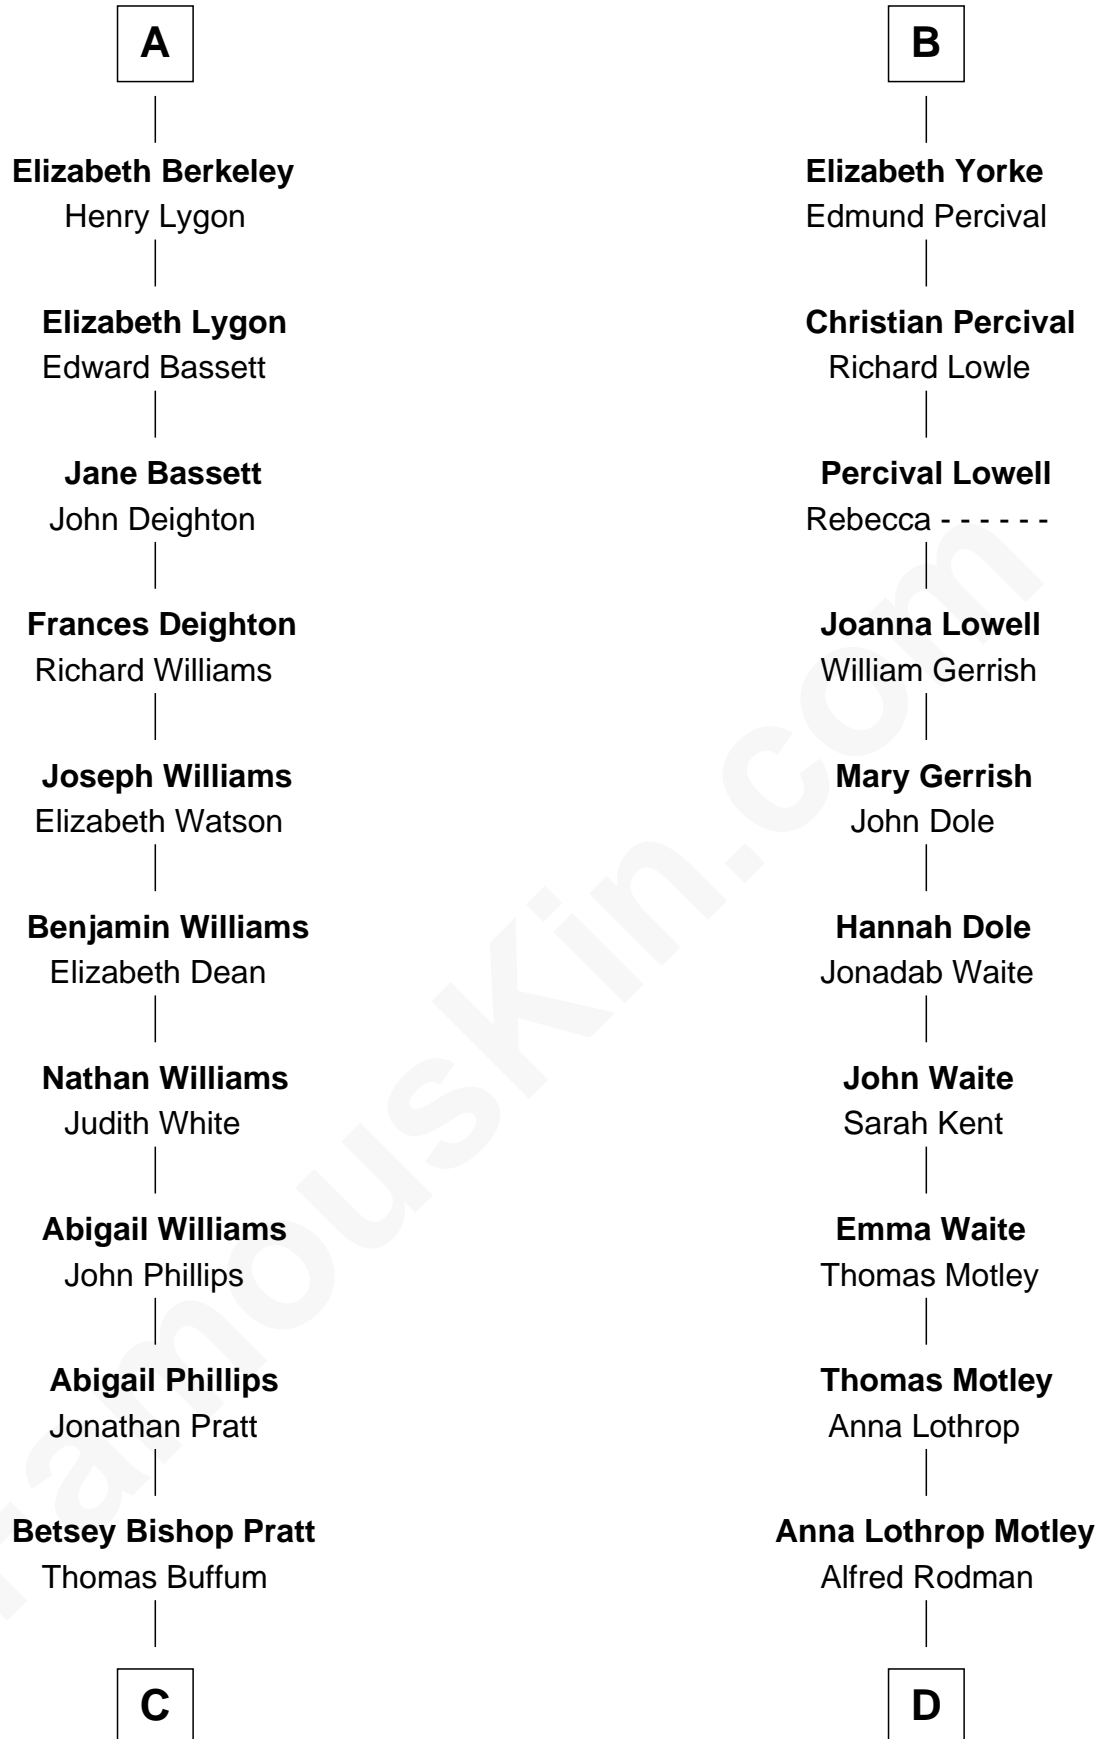

FamousKin.com Relationship Chart of

James Taylor

Singer-Songwriter

20th cousin 1 time removed of

Tuesday Weld

TV and Movie Actress

Humphrey de Bohun

Elizabeth Plantagenet

Sir William de Bohun
Elizabeth de Badlesmere

Elizabeth de Bohun
Sir Richard Fitzalan

Elizabeth Fitzalan
Sir Thomas Mowbray

Isabel Mowbray
Sir James Berkeley

Maurice Berkeley
Isabel Mead

Anne Berkeley
Sir William Dennis

Isabel Dennis
Sir John Berkeley

A

Margaret de Bohun
Sir Hugh de Courtnay

Elizabeth de Courtnay
Sir Andrew Luttrell

Sir Hugh Luttrell
Catherine de Beaumont

Sir John Luttrell
Margaret Touchet

Sir James Luttrell
Elizabeth Courtnay

Sir Hugh Luttrell
Margaret Hill

Eleanor Luttrell
Roger Yorke

B

C

Eliza Ann Buffum
Granville Hall Leonard

Emily Roxanna Leonard
Stanford Lyman Haynes

Theodosia Haynes
Alexander Taylor

Dr. Isaac Montrose Taylor
Gertrude Arline Woodard