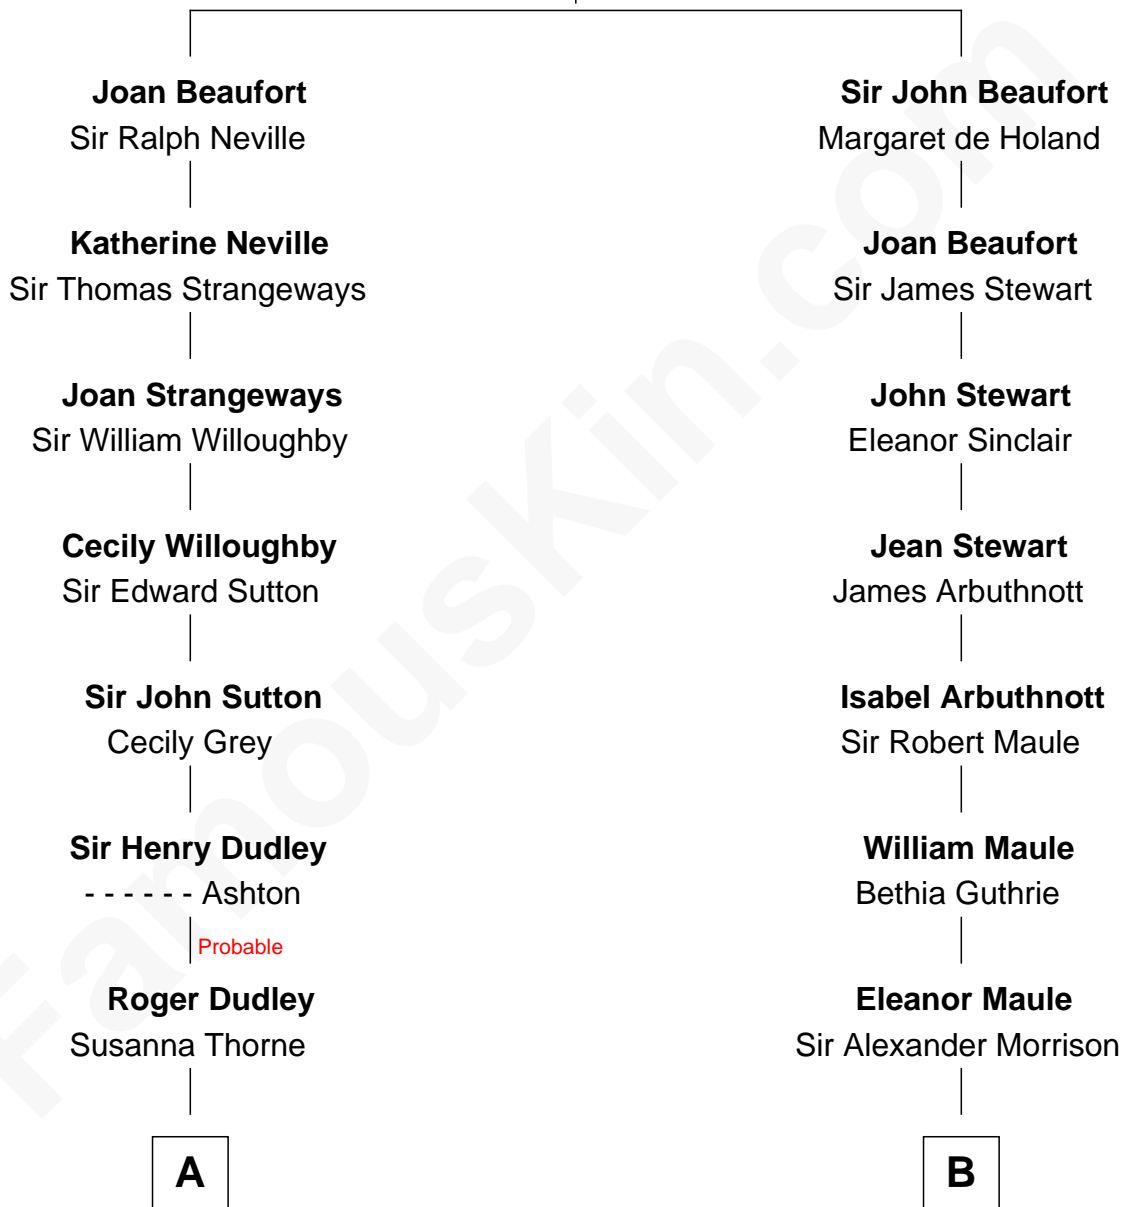

## Relationship Chart of

**James Taylor**

*Singer-Songwriter*

14th cousin 5 times removed of

**Helen Keller**

*Author and Activist*

**John of Gaunt**

Katherine Roet

**C**

—  
**Ella Angelique Knox**  
Henry Herman Woodard

—  
**Gertrude Arline Woodard**  
Dr. Isaac Montrose Taylor

—  
**James Taylor**  
*Singer-Songwriter*

FamousKin.com