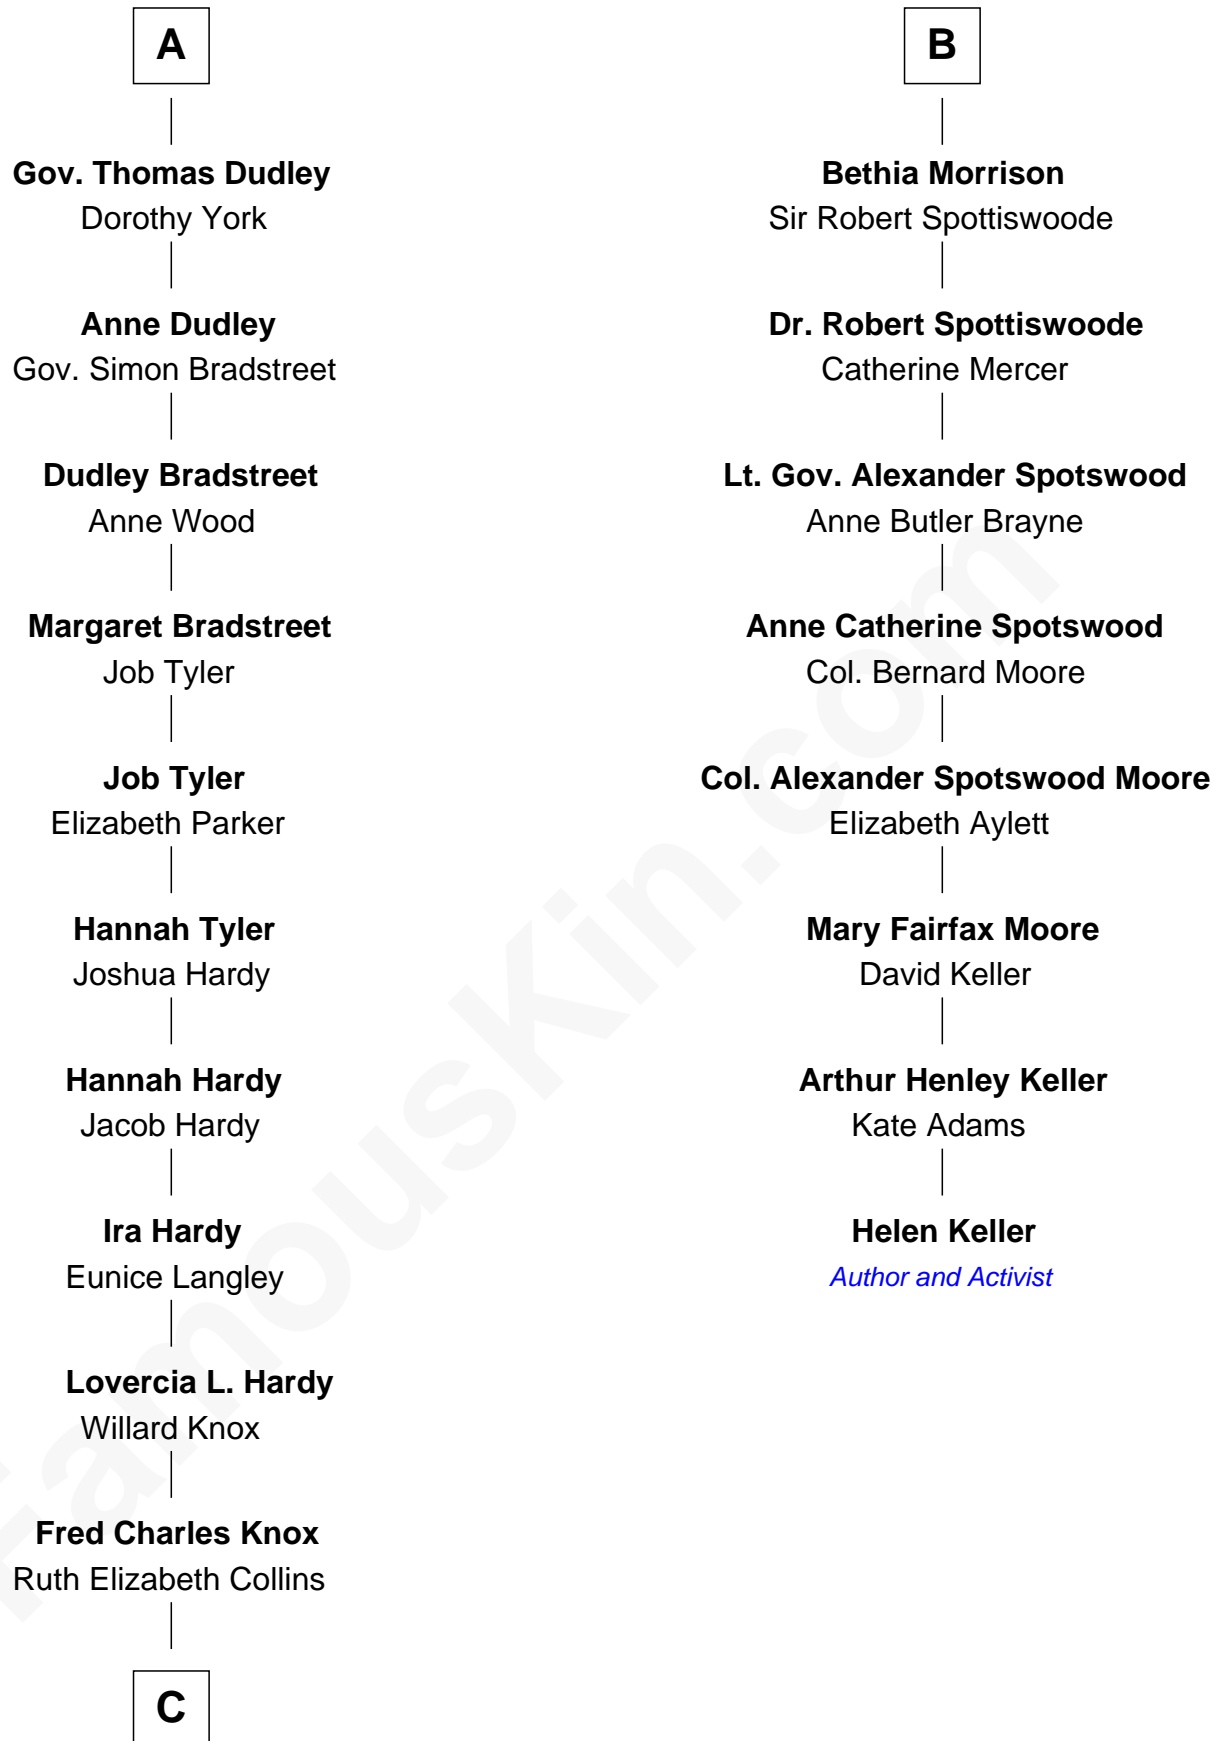

## Relationship Chart of

**James Taylor**

*Singer-Songwriter*

14th cousin 5 times removed of

**Helen Keller**

*Author and Activist*

**John of Gaunt**

Katherine Roet

**C**

—  
**Ella Angelique Knox**  
Henry Herman Woodard

—  
**Gertrude Arline Woodard**  
Dr. Isaac Montrose Taylor

—  
**James Taylor**  
*Singer-Songwriter*

FamousKin.com