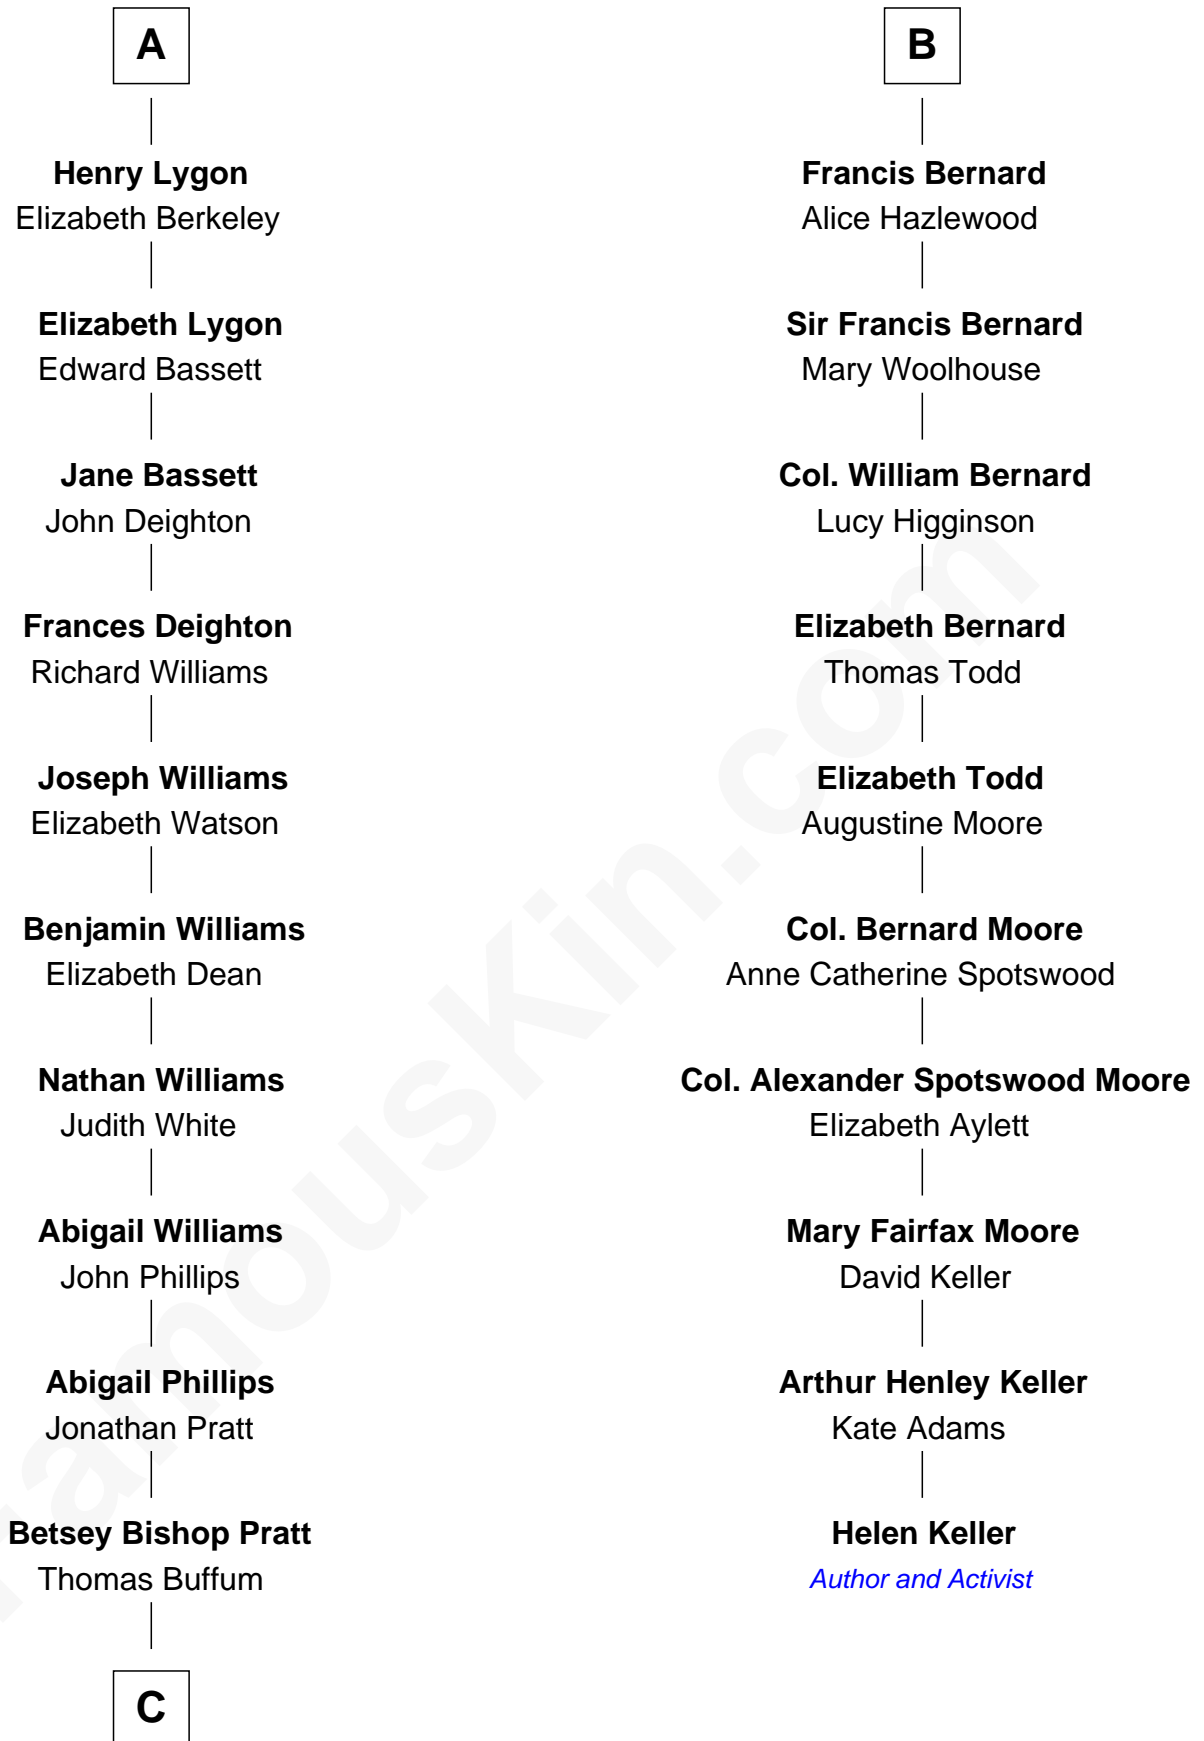

FamousKin.com

Relationship Chart of

James Taylor

Singer-Songwriter

16th cousin 5 times removed of

Helen Keller

Author and Activist

Ralph de Stafford

Margaret de Audley

C

Eliza Ann Buffum
Granville Hall Leonard

Emily Roxanna Leonard
Stanford Lyman Haynes

Theodosia Haynes
Alexander Taylor

Dr. Isaac Montrose Taylor
Gertrude Arline Woodard

James Taylor
Singer-Songwriter