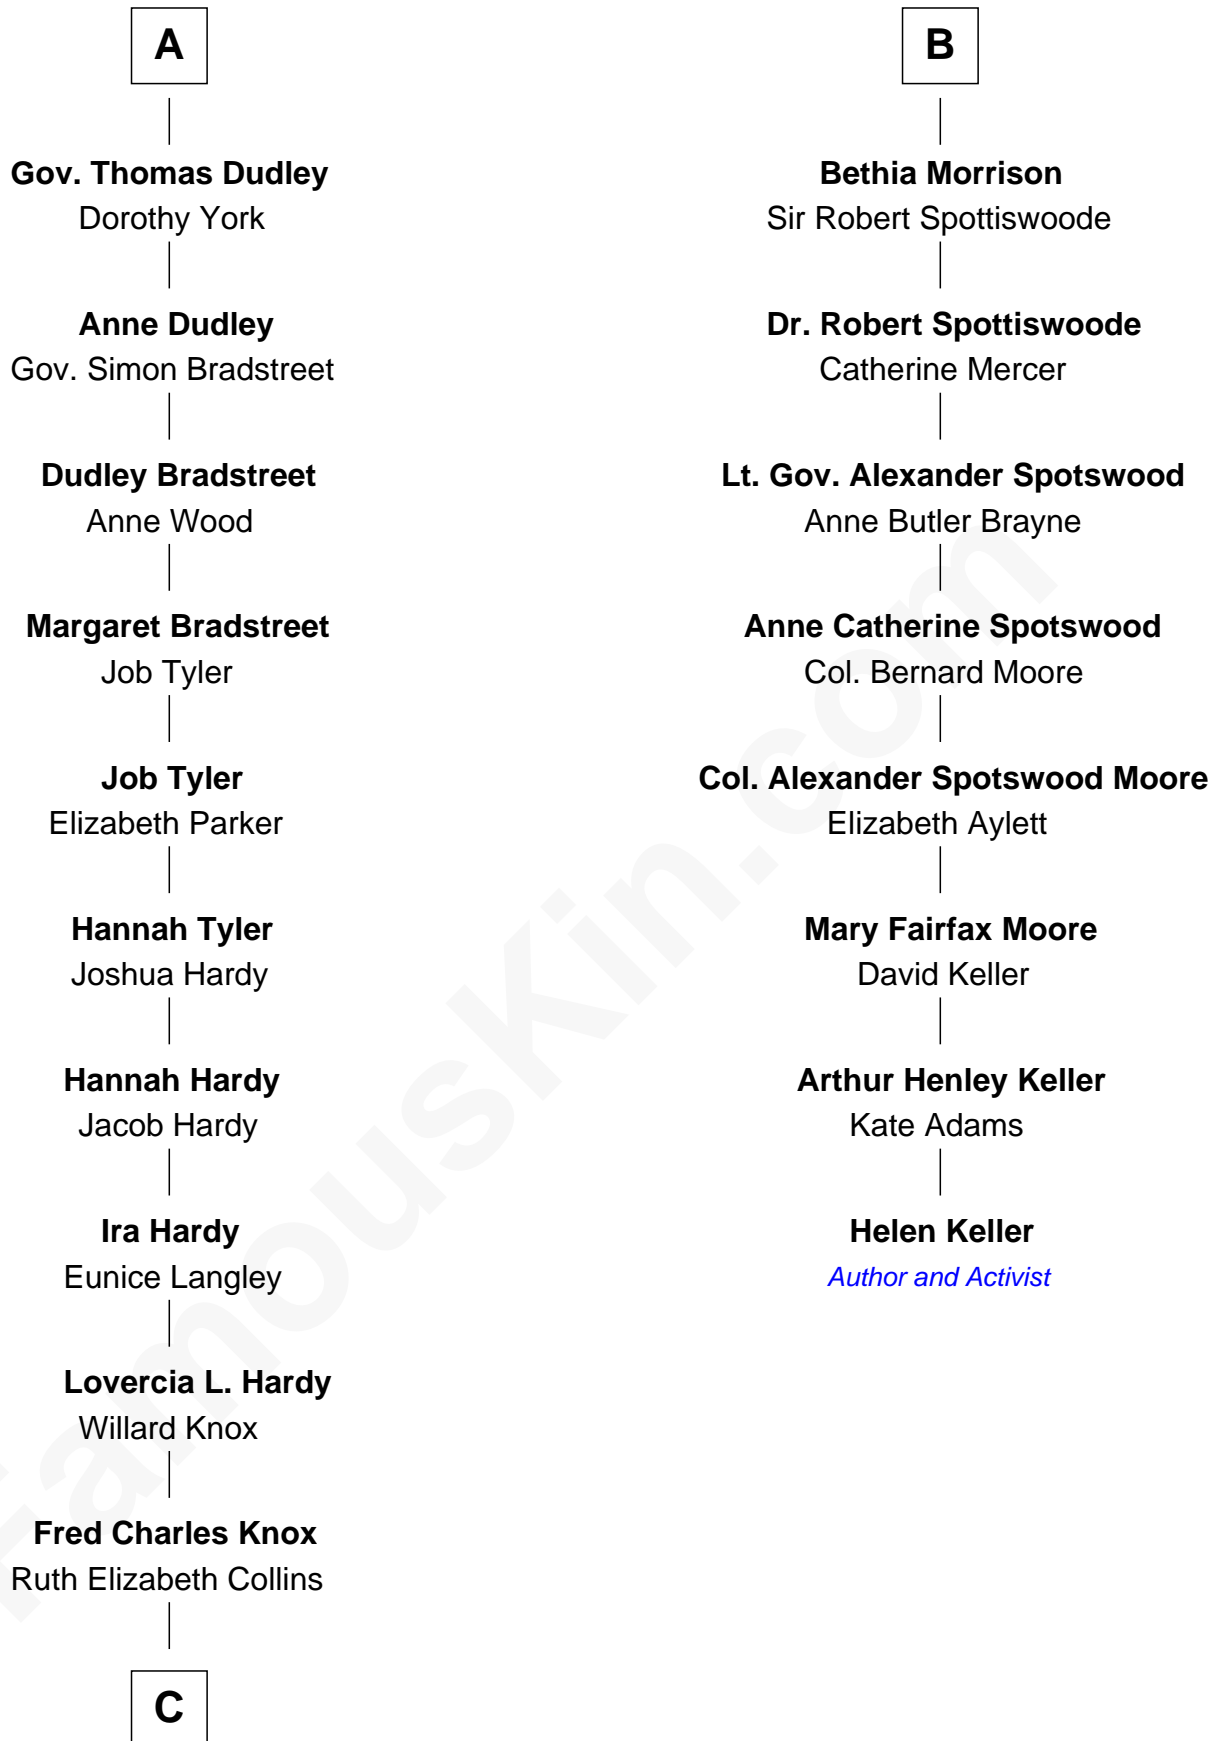

FamousKin.com Relationship Chart of

James Taylor

Singer-Songwriter

14th cousin 5 times removed of

Helen Keller

Author and Activist

Sir Thomas de Holand

Alice Fitzalan

C

—
Ella Angelique Knox
Henry Herman Woodard

—
Gertrude Arline Woodard
Dr. Isaac Montrose Taylor

—
James Taylor
Singer-Songwriter

FamousKin.com