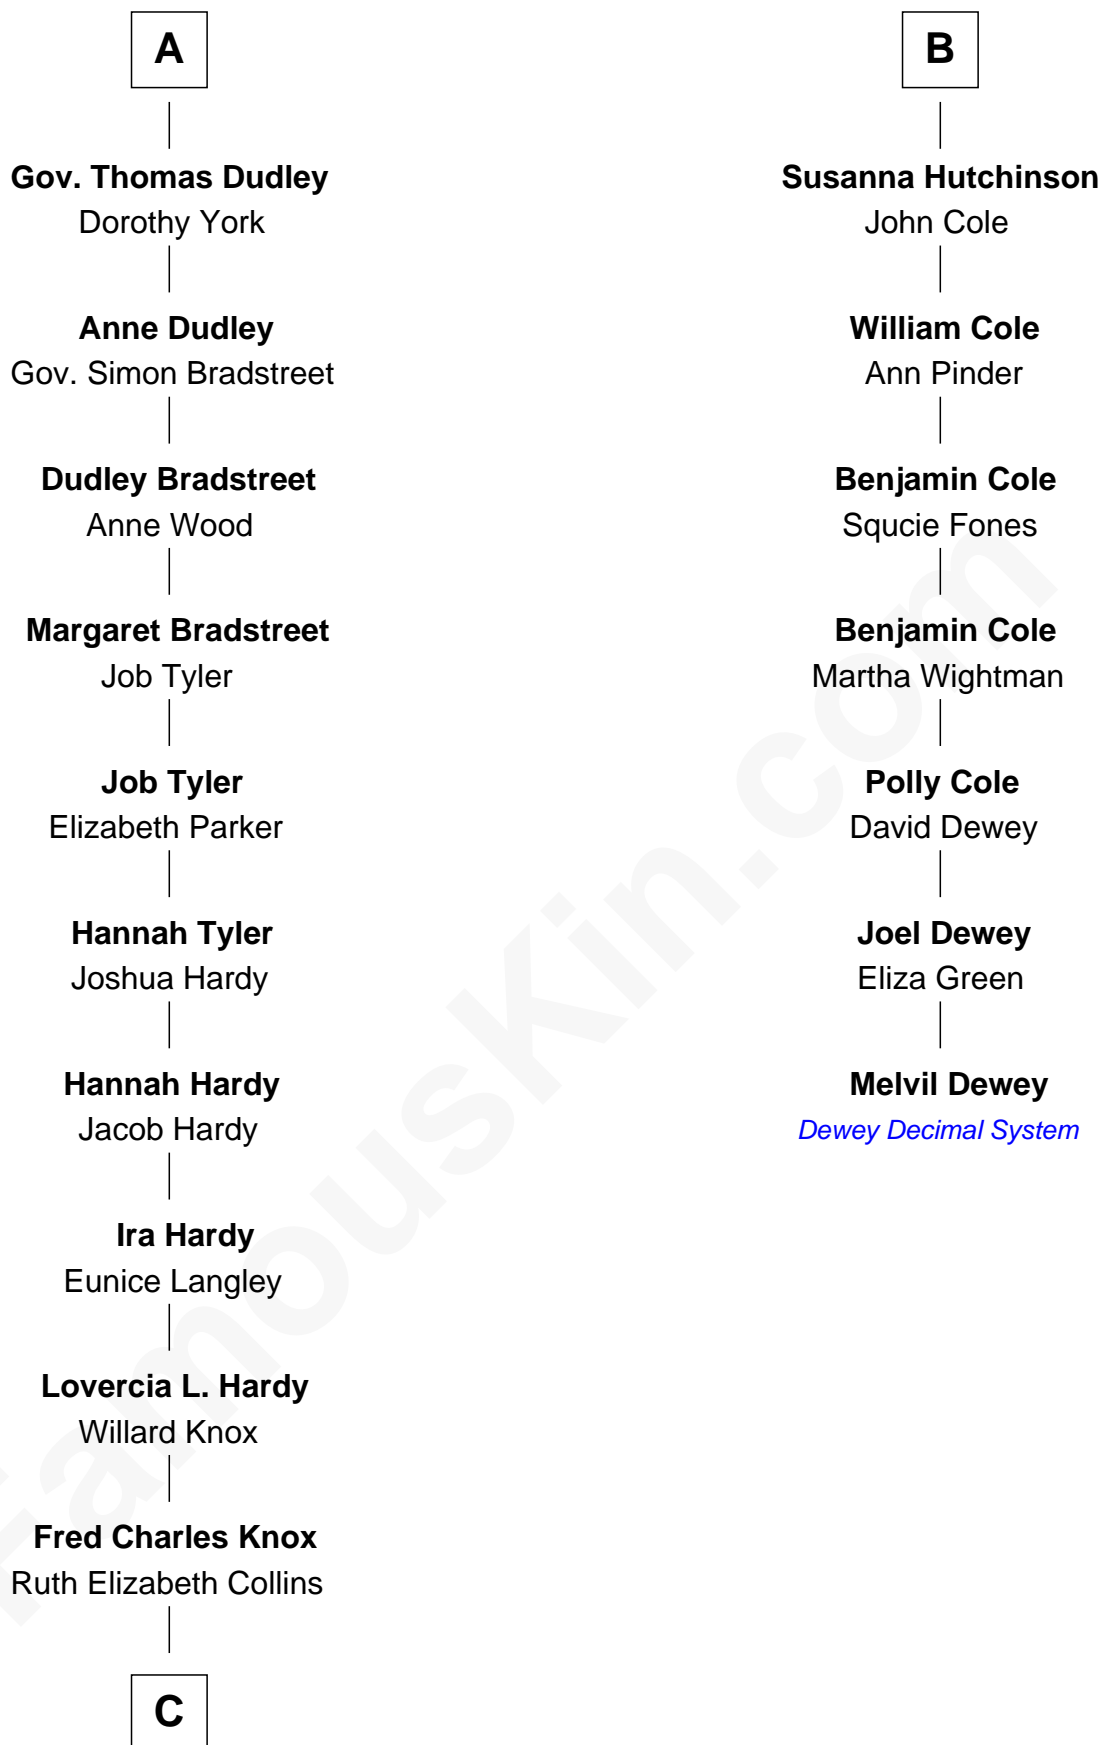

FamousKin.com Relationship Chart of

James Taylor

Singer-Songwriter

13th cousin 6 times removed of

Melvil Dewey

Inventor of the Dewey Decimal System

Sir Walter Blount

Sancha de Ayala

Sir Thomas Blount

Margaret de Gresley

Sir Thomas Blount

Agnes Hawley

Anne Blount

William Marbury

Robert Marbury

Katherine Williamson

William Marbury

Agnes Lenton

Rev. Francis Marbury

Bridget Dryden

Anne Marbury

William Hutchinson

B

C

—
Ella Angelique Knox
Henry Herman Woodard

—
Gertrude Arline Woodard
Dr. Isaac Montrose Taylor

—
James Taylor
Singer-Songwriter

FamousKin.com