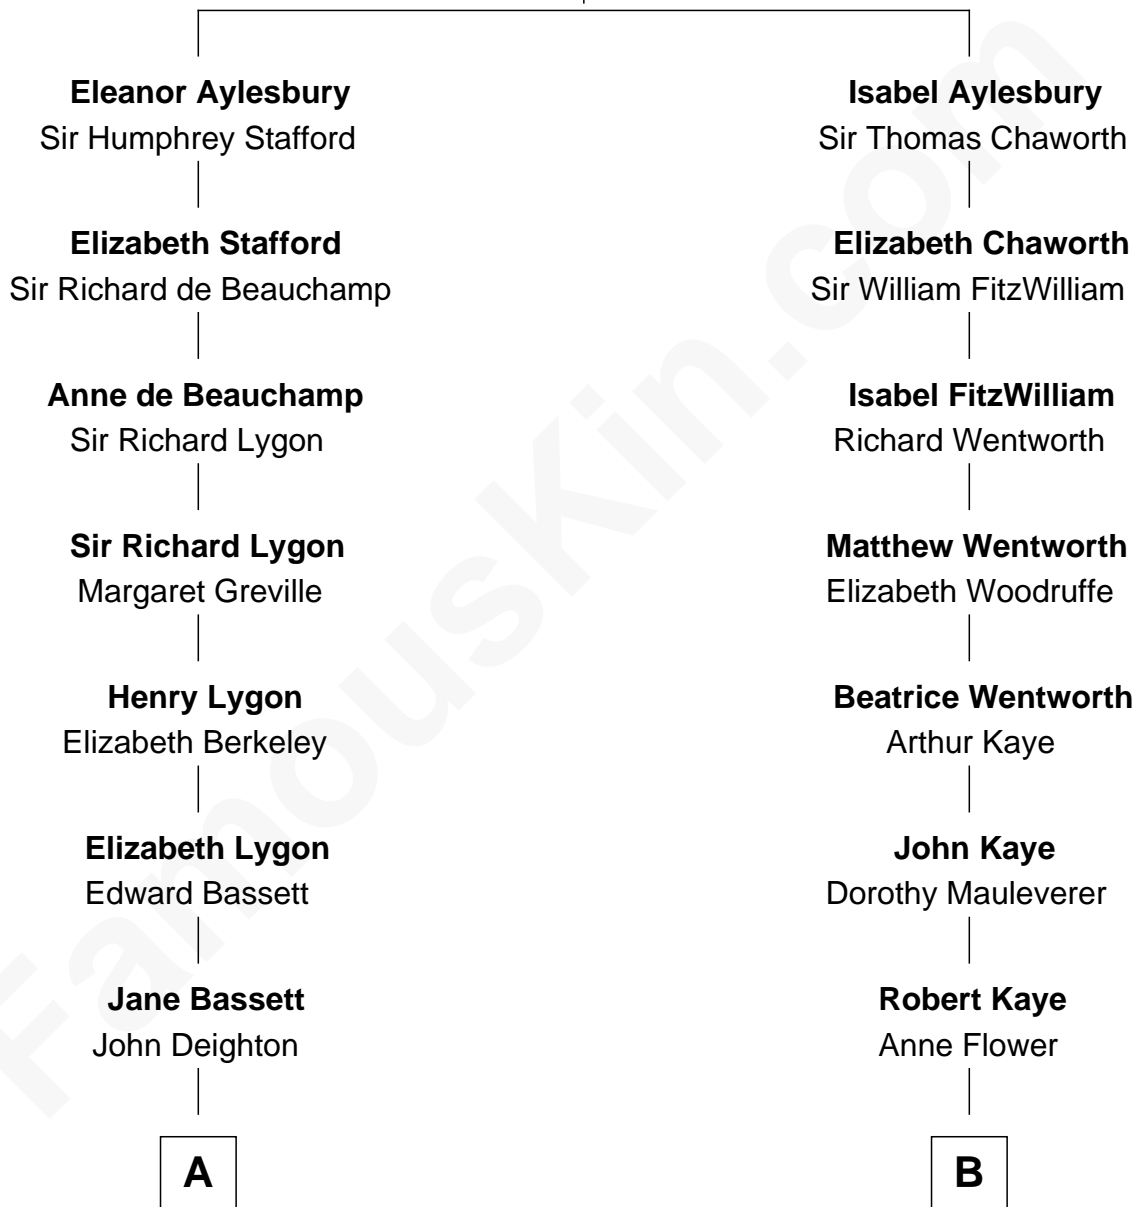

FamousKin.com Relationship Chart of

James Taylor

Singer-Songwriter

16th cousin 2 times removed of

Leverett Saltonstall

55th Governor of Massachusetts

Sir Thomas Aylesbury

Katherine Pabenham

A

Frances Deighton

Richard Williams

Joseph Williams

Elizabeth Watson

Benjamin Williams

Elizabeth Dean

Nathan Williams