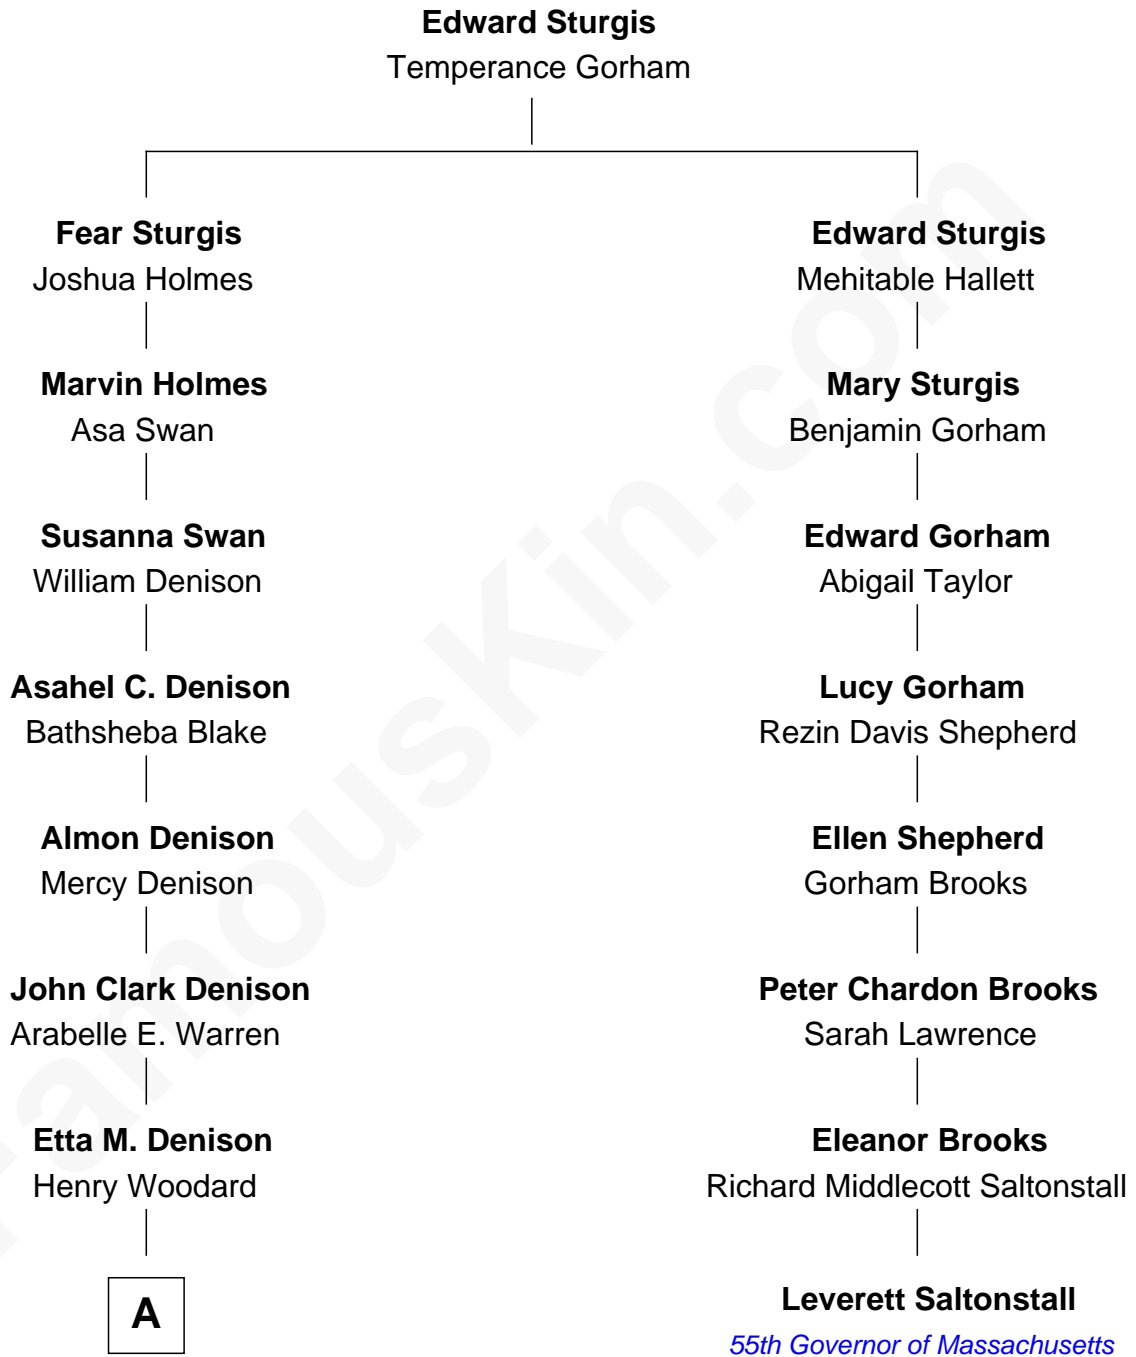

FamousKin.com Relationship Chart of

James Taylor

Singer-Songwriter

7th cousin 2 times removed of

Leverett Saltonstall

55th Governor of Massachusetts

A

Henry Herman Woodard

Ella Angelique Knox

Gertrude Arline Woodard

Dr. Isaac Montrose Taylor

James Taylor

Singer-Songwriter

FamousKin.com