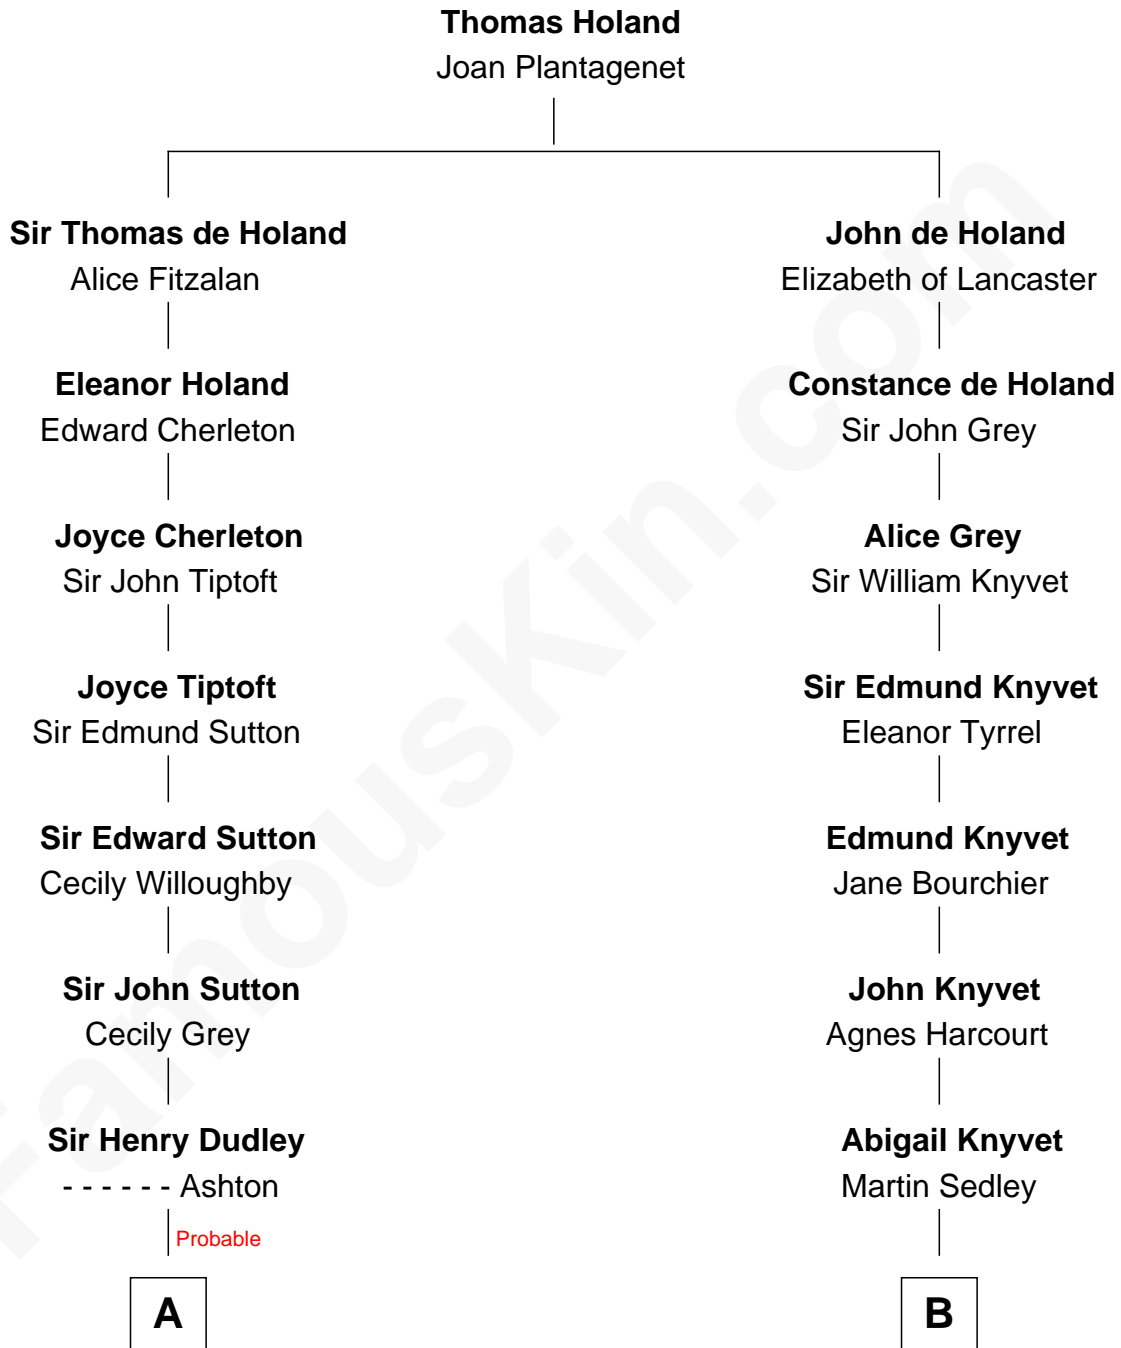

# FamousKin.com Relationship Chart of

**James Taylor**

*Singer-Songwriter*

16th cousin 4 times removed of

**Leverett Saltonstall**

*55th Governor of Massachusetts*

**C**

—  
**Fred Charles Knox**  
Ruth Elizabeth Collins

—  
**Ella Angelique Knox**  
Henry Herman Woodard

—  
**Gertrude Arline Woodard**  
Dr. Isaac Montrose Taylor

—  
**James Taylor**  
*Singer-Songwriter*

FamousKin.com