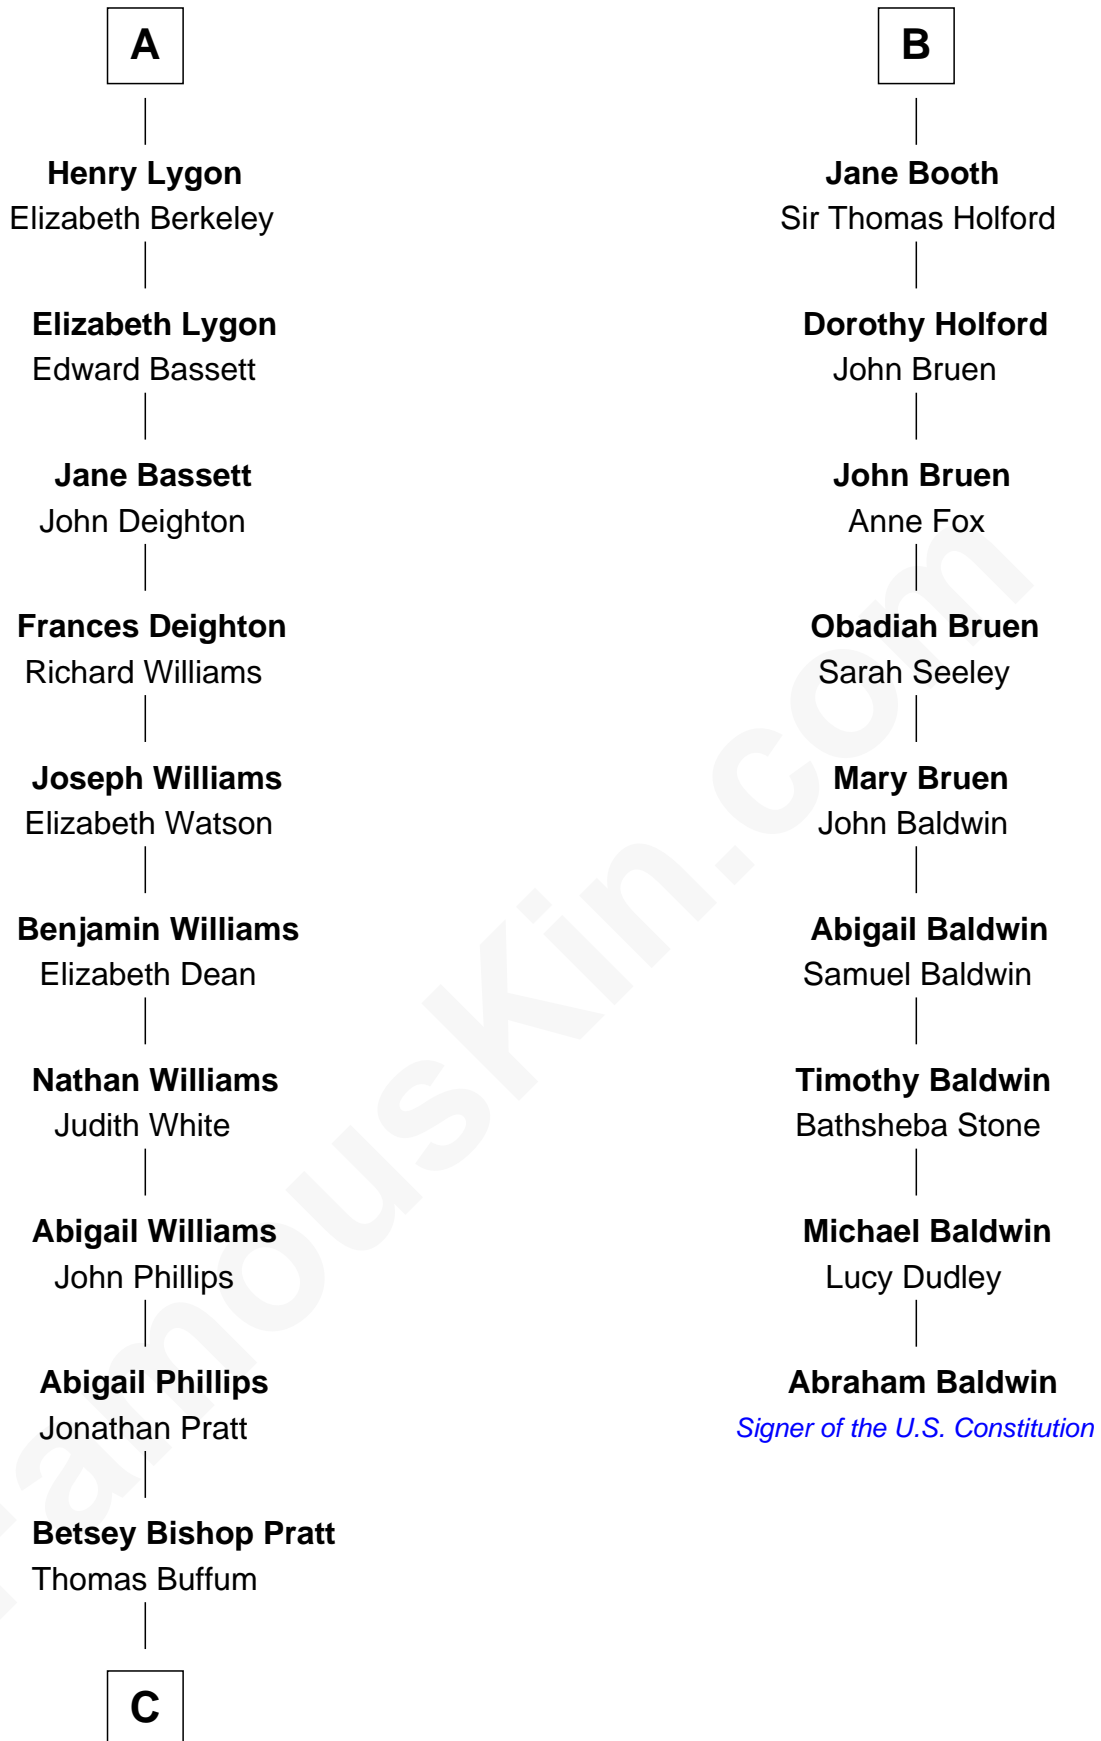

FamousKin.com Relationship Chart of

James Taylor

Singer-Songwriter

15th cousin 6 times removed of

Abraham Baldwin

Signer of the U.S. Constitution

Katherine de Hastang

Ralph de Stafford

C

Eliza Ann Buffum
Granville Hall Leonard

Emily Roxanna Leonard
Stanford Lyman Haynes

Theodosia Haynes
Alexander Taylor

Dr. Isaac Montrose Taylor
Gertrude Arline Woodard

James Taylor
Singer-Songwriter

FamousKin.com