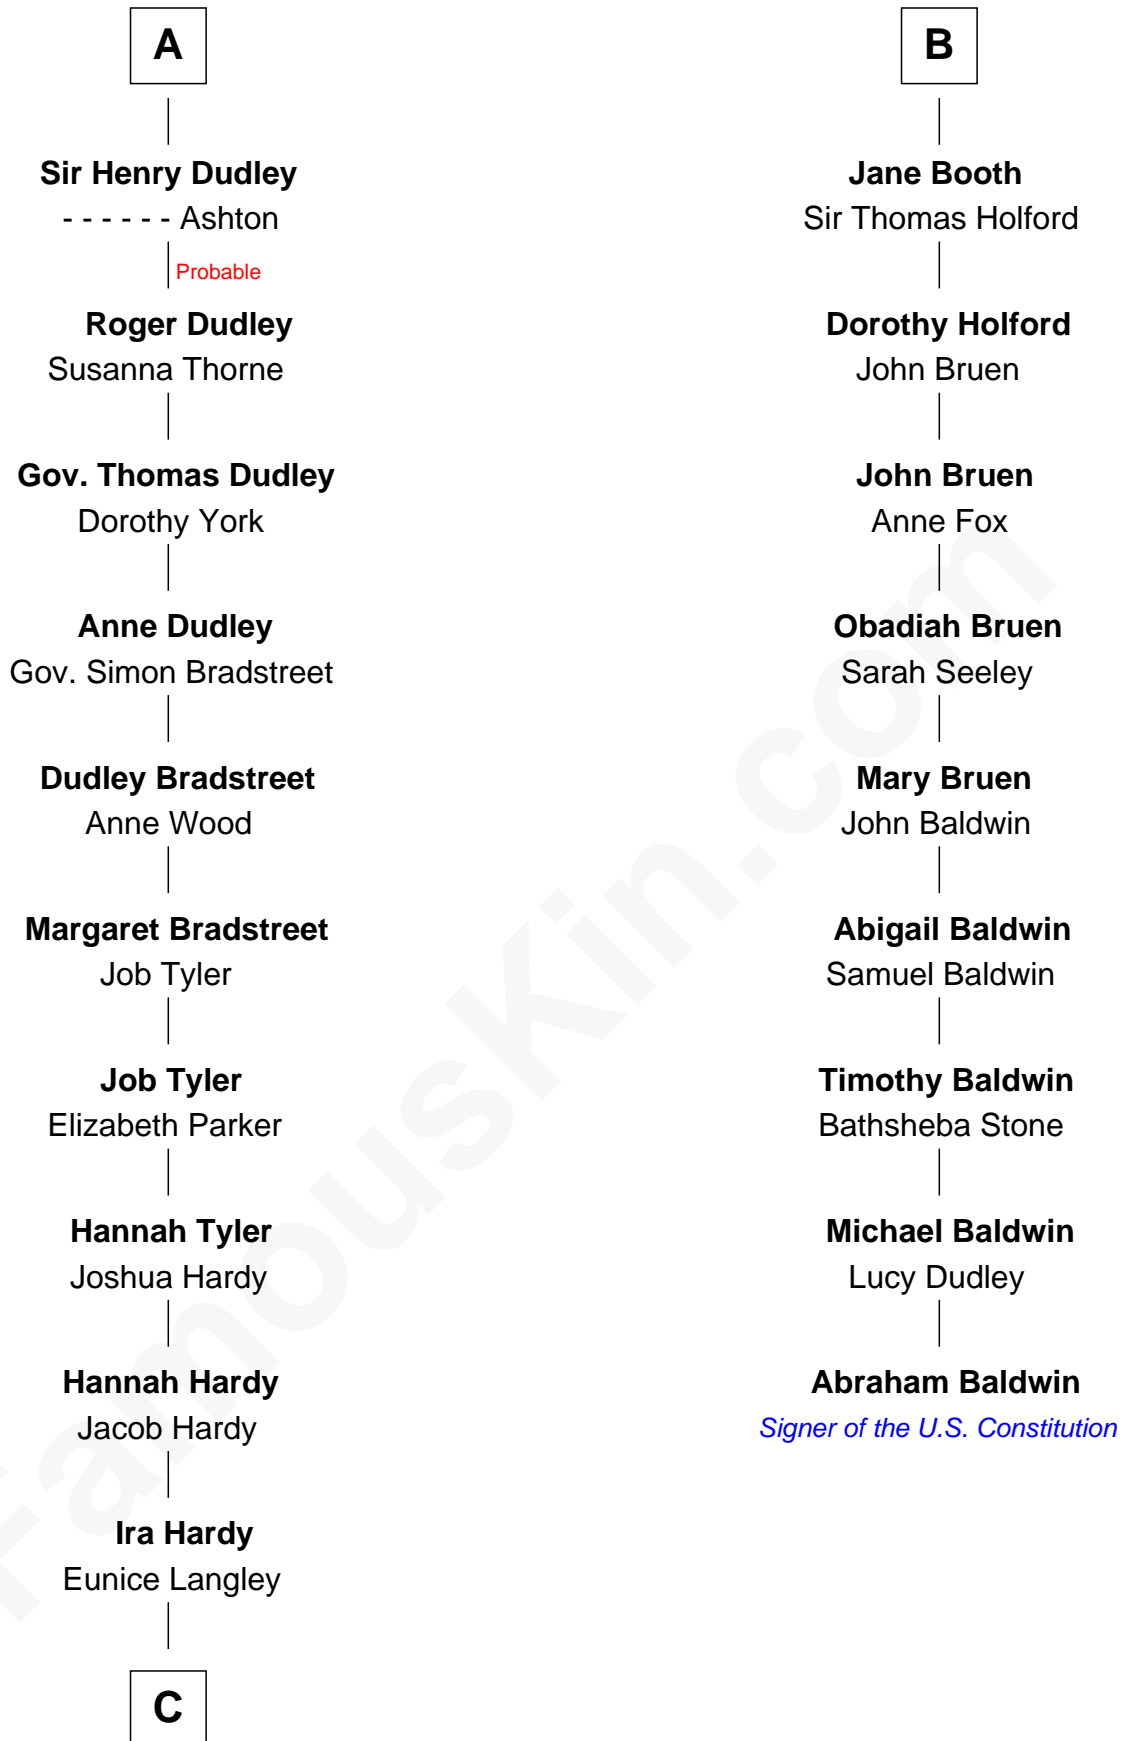

# FamousKin.com Relationship Chart of

**James Taylor**

*Singer-Songwriter*

15th cousin 6 times removed of

**Abraham Baldwin**

*Signer of the U.S. Constitution*

**Sir Robert de Holland**

Maude la Zouche

**C**

—  
**Lovercia L. Hardy**

Willard Knox

—  
**Fred Charles Knox**

Ruth Elizabeth Collins

—  
**Ella Angelique Knox**

Henry Herman Woodard

—  
**Gertrude Arline Woodard**

Dr. Isaac Montrose Taylor

—  
**James Taylor**

*Singer-Songwriter*

FamousKin.com