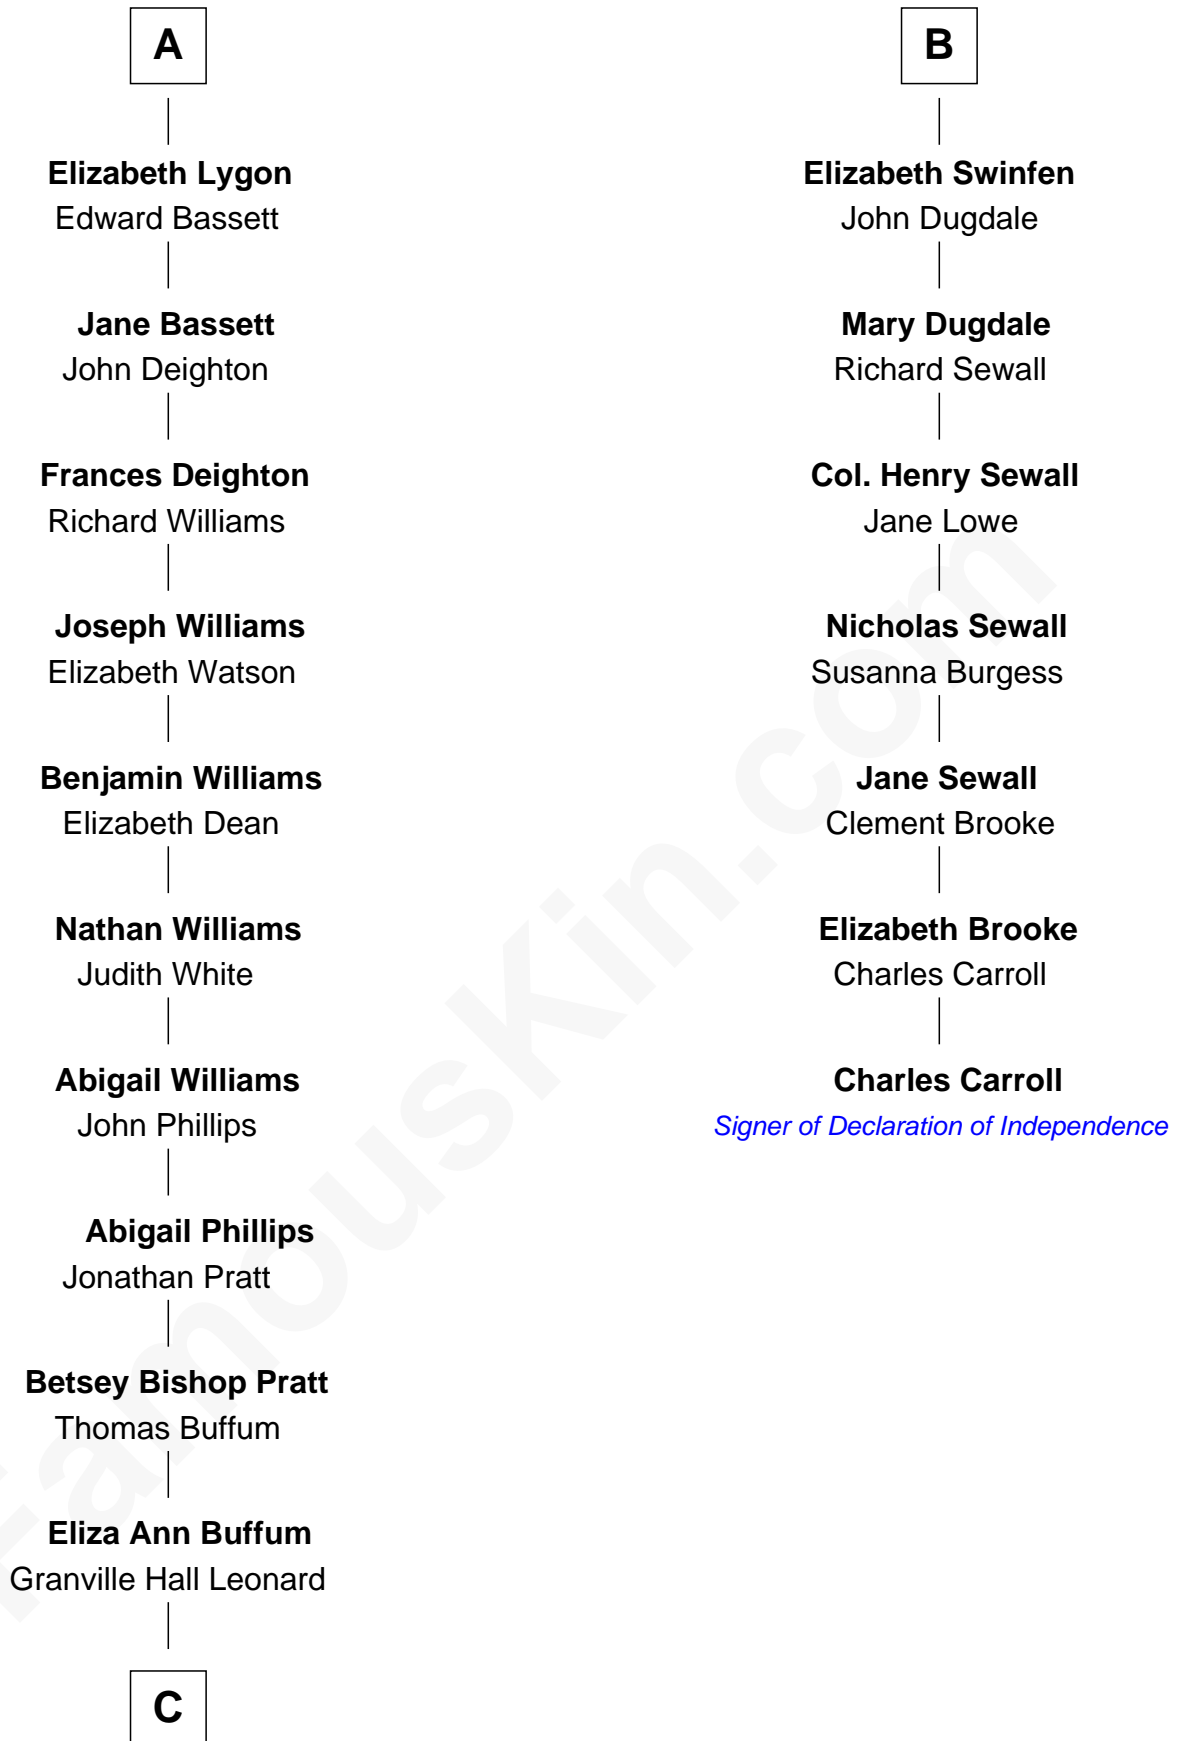

# FamousKin.com Relationship Chart of

**James Taylor**

*Singer-Songwriter*

13th cousin 7 times removed of

**Charles Carroll**

*Signer of the Declaration of Independence*

**C**

—  
**Emily Roxanna Leonard**

Stanford Lyman Haynes

—  
**Theodosia Haynes**

Alexander Taylor

—  
**Dr. Isaac Montrose Taylor**

Gertrude Arline Woodard

—  
**James Taylor**

*Singer-Songwriter*

FamousKin.com