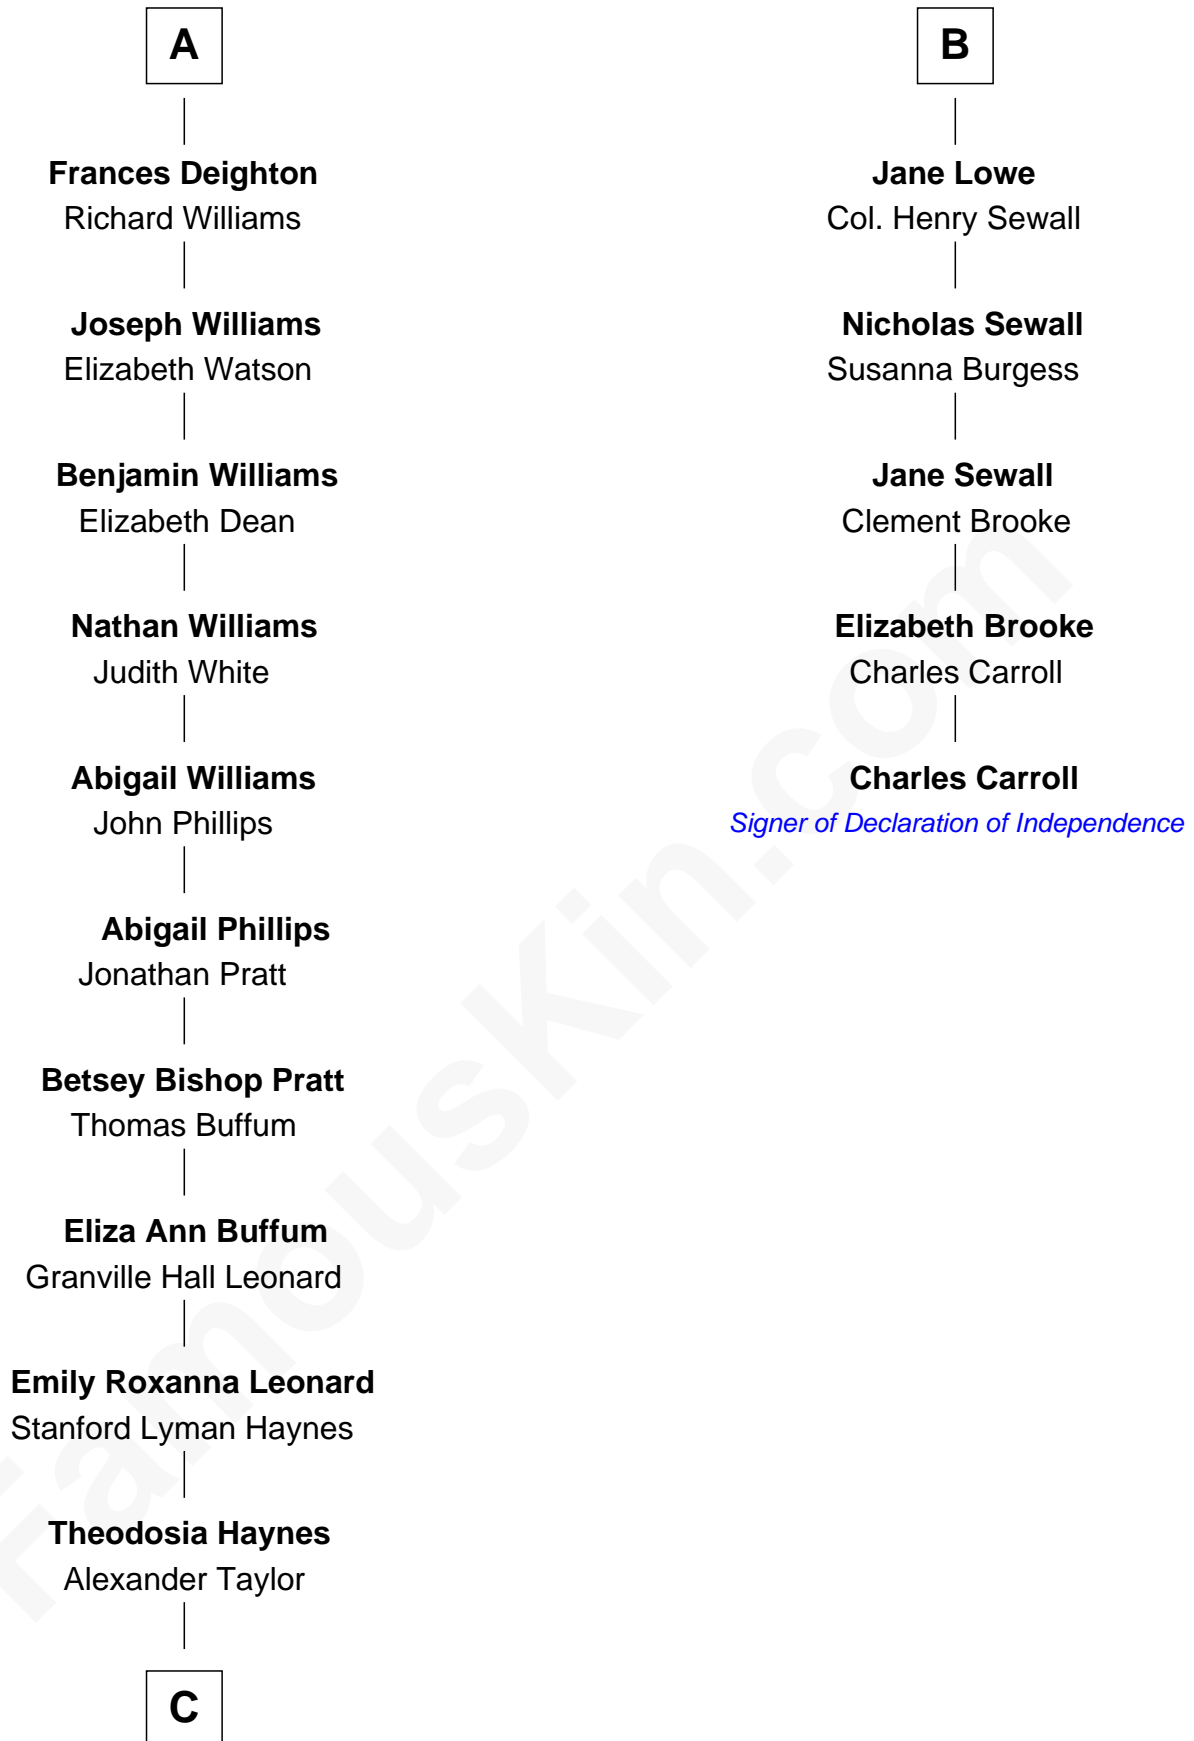

FamousKin.com Relationship Chart of

James Taylor

Singer-Songwriter

11th cousin 7 times removed of

Charles Carroll

Signer of the Declaration of Independence

Sir Thomas Aylesbury

Katherine Pabenham

C

—
Dr. Isaac Montrose Taylor

Gertrude Arline Woodard

—
James Taylor

Singer-Songwriter

FamousKin.com