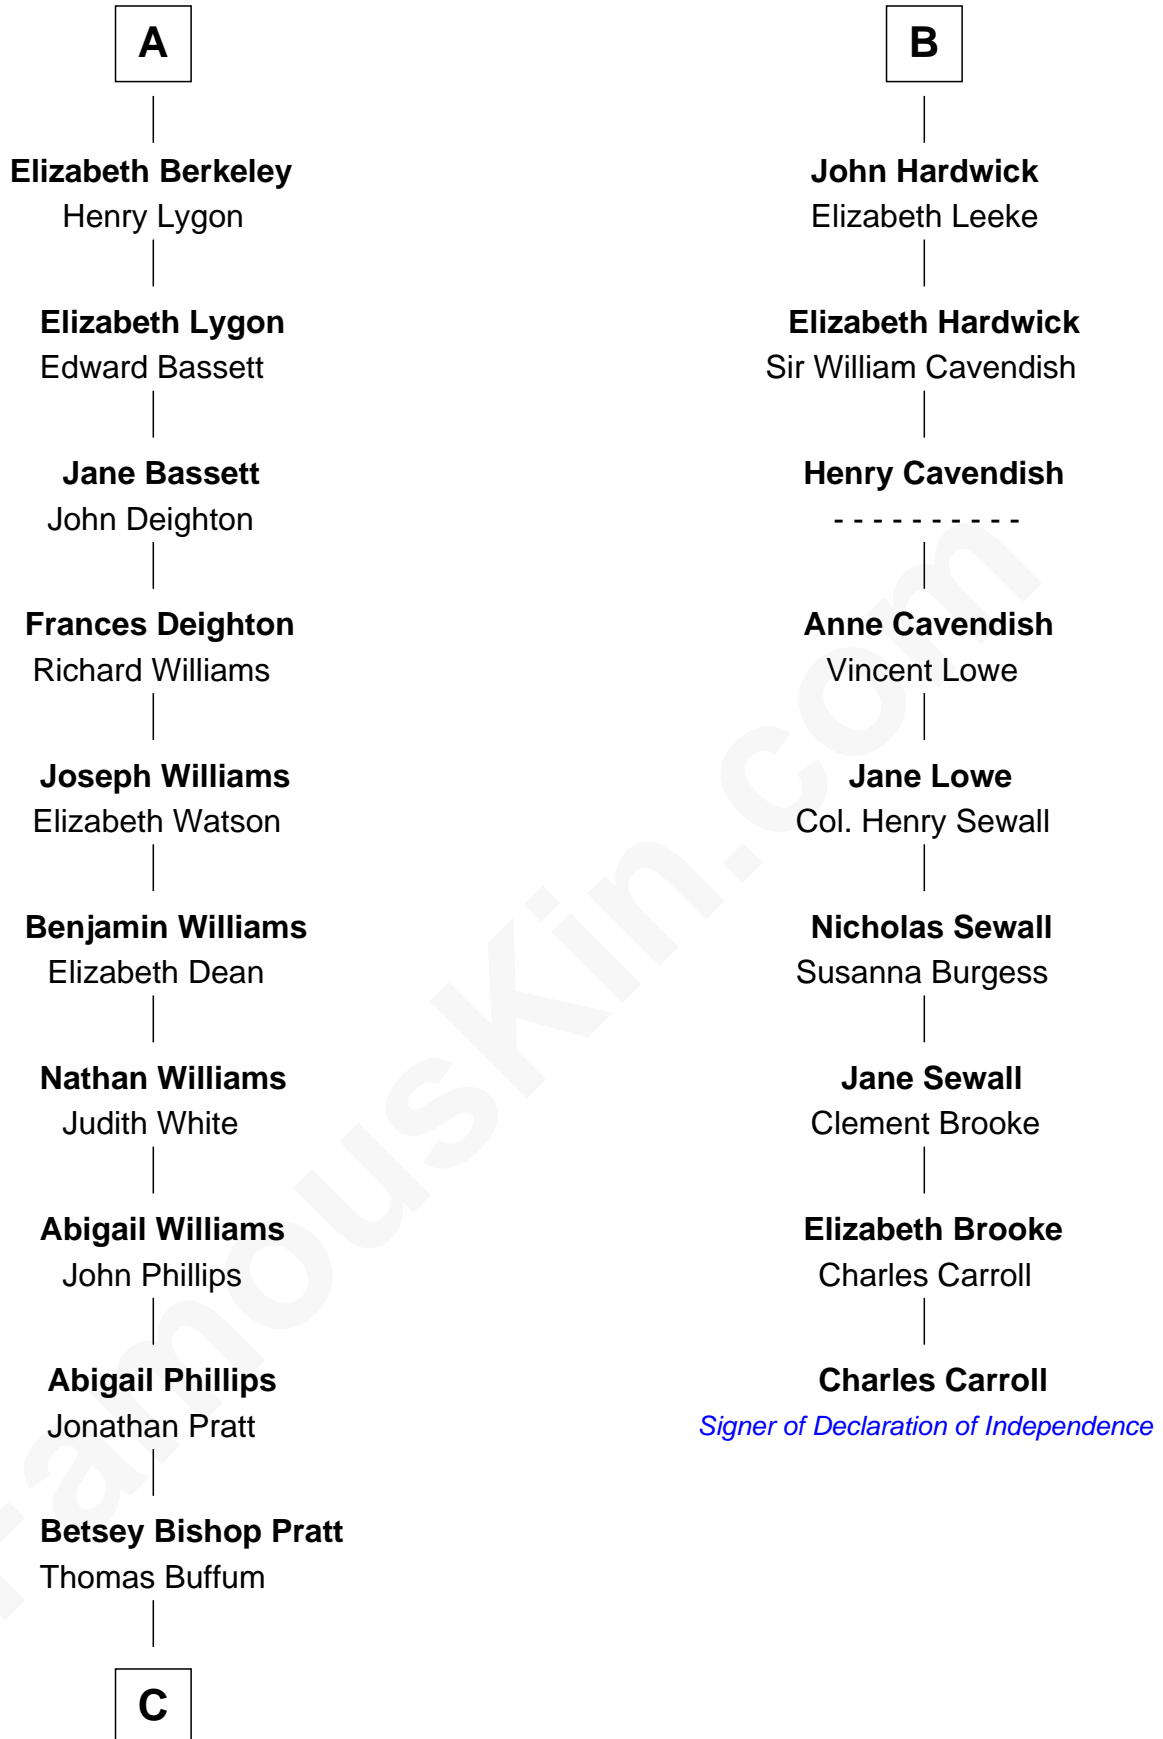

# FamousKin.com Relationship Chart of

**James Taylor**

*Singer-Songwriter*

15th cousin 6 times removed of

**Charles Carroll**

*Signer of the Declaration of Independence*

**Humphrey de Bohun**

Elizabeth Plantagenet

**Sir William de Bohun**  
Elizabeth de Badlesmere

**Elizabeth de Bohun**  
Sir Richard Fitzalan

**Elizabeth Fitzalan**  
Sir Thomas Mowbray

**Isabel Mowbray**  
Sir James Berkeley

**Maurice Berkeley**  
Isabel Mead

**Anne Berkeley**  
Sir William Dennis

**Isabel Dennis**  
Sir John Berkeley

**A**

**Eleanor de Bohun**  
Sir James le Boteler

**Pernel le Boteler**  
Sir Gilbert Talbot

**Sir Richard Talbot**  
Ankaret le Strange

**Mary Talbot**  
Sir Thomas Greene

**Sir Thomas Greene**  
Marine Bellers

**Anne Greene**  
Sir Thomas Pinchbeck

**Elizabeth Pinchbeck**  
John Hardwick

**B**

**C**

**Eliza Ann Buffum**  
Granville Hall Leonard