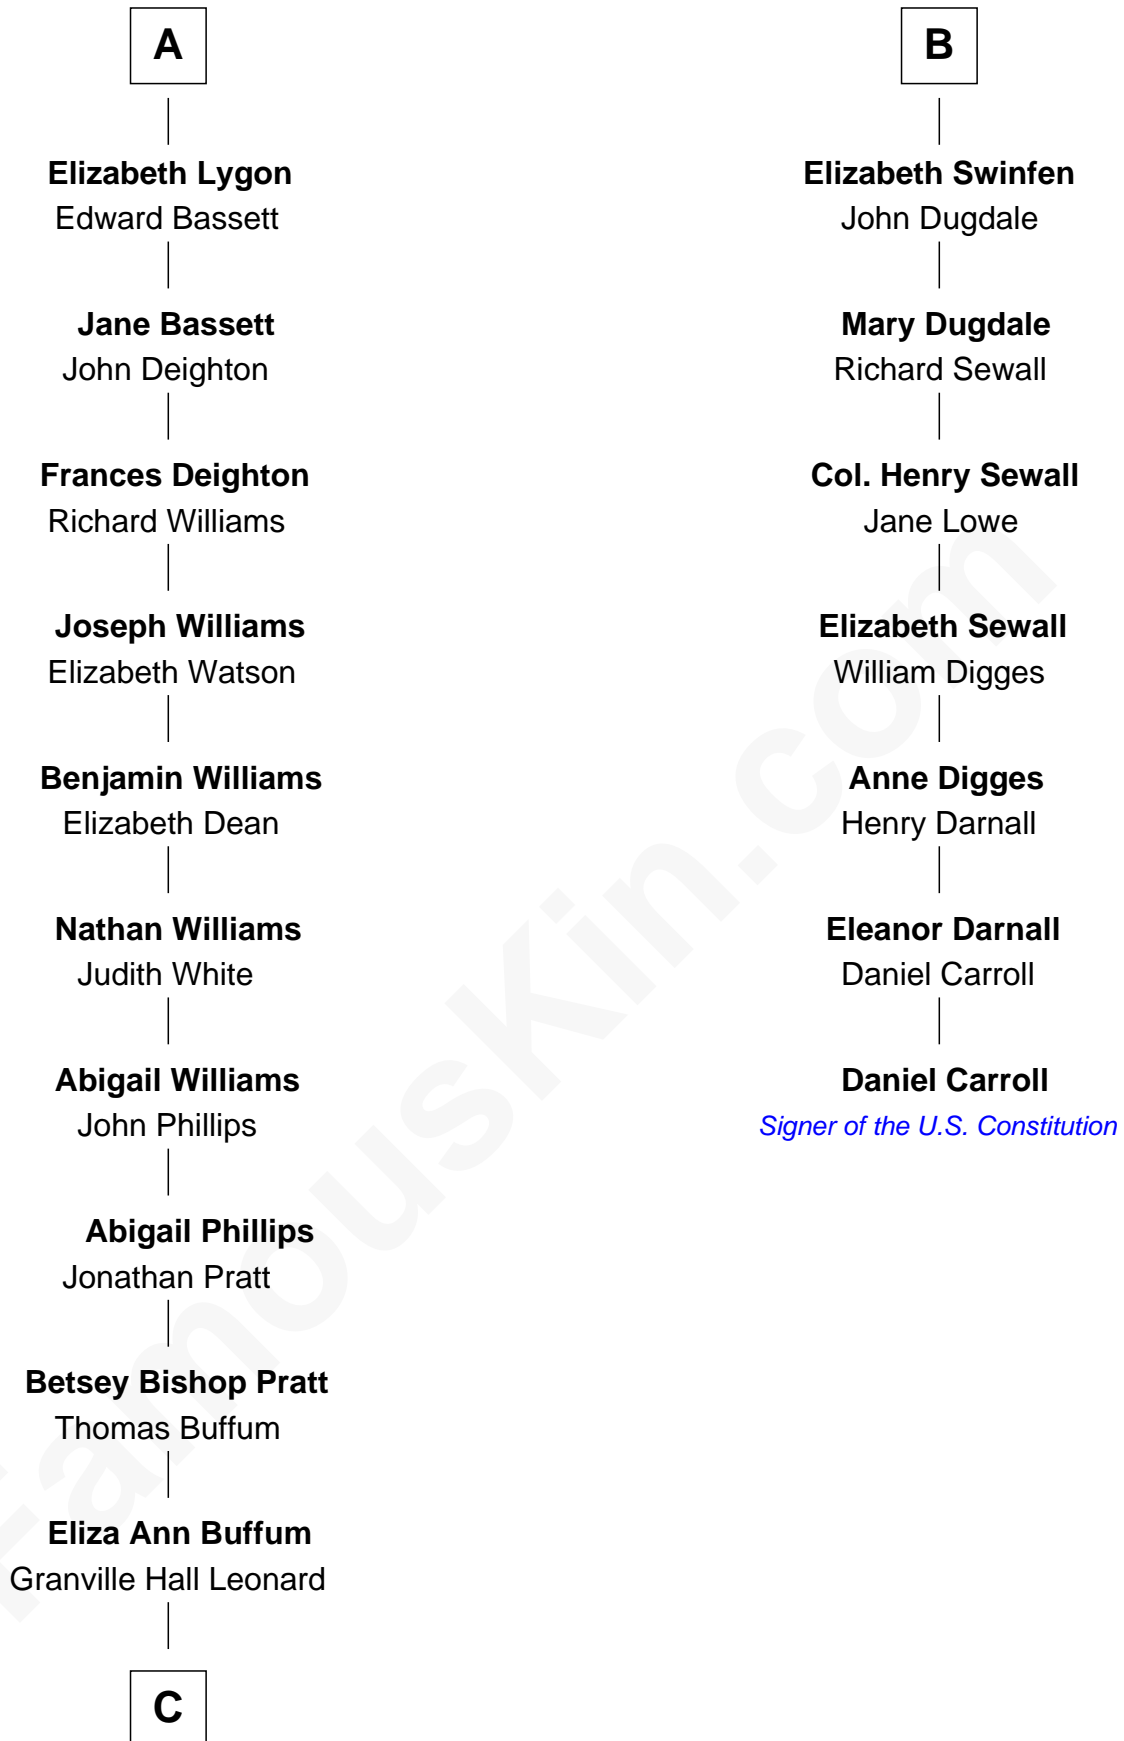

FamousKin.com Relationship Chart of

James Taylor

Singer-Songwriter

13th cousin 7 times removed of

Daniel Carroll

Signer of the U.S. Constitution

C

—
Emily Roxanna Leonard

Stanford Lyman Haynes

—
Theodosia Haynes

Alexander Taylor

—
Dr. Isaac Montrose Taylor

Gertrude Arline Woodard

—
James Taylor

Singer-Songwriter

FamousKin.com