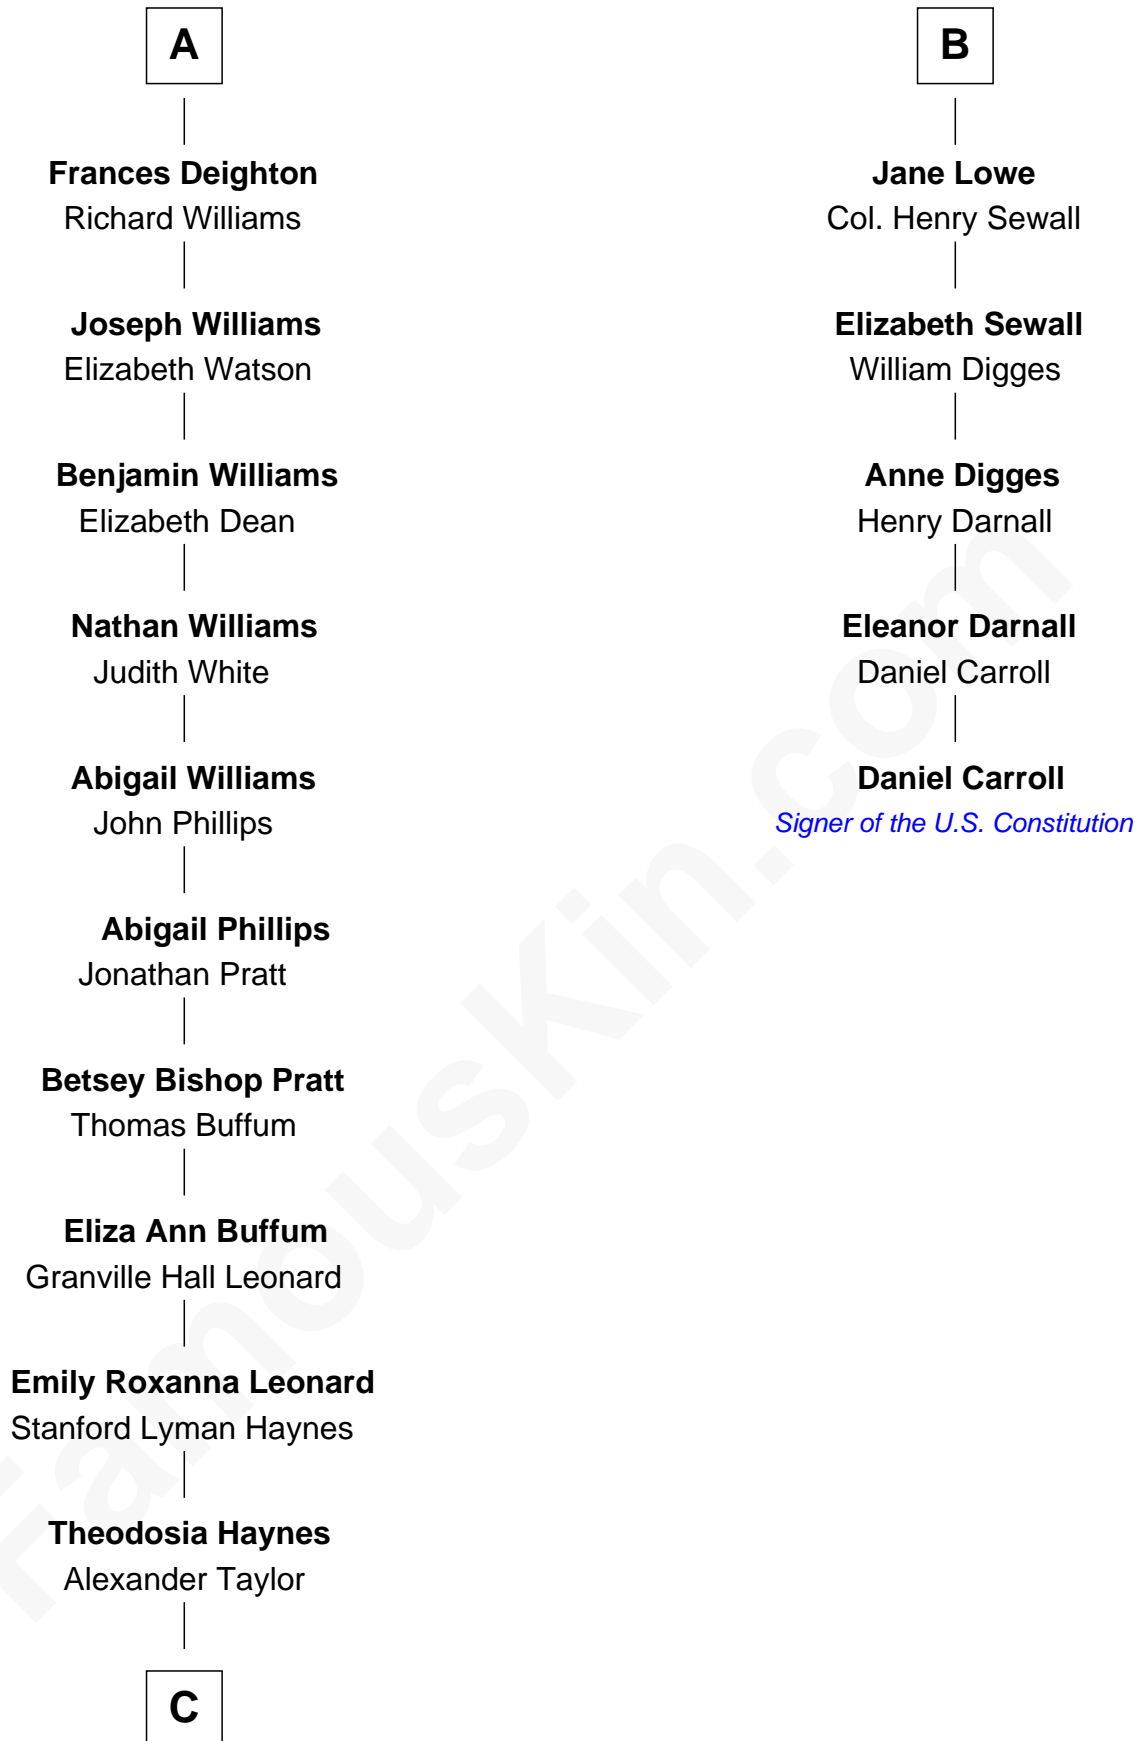

# FamousKin.com Relationship Chart of

**James Taylor**

*Singer-Songwriter*

11th cousin 7 times removed of

**Daniel Carroll**

*Signer of the U.S. Constitution*

**Sir Thomas Aylesbury**

Katherine Pabenham

**C**

—  
**Dr. Isaac Montrose Taylor**

Gertrude Arline Woodard

—  
**James Taylor**

*Singer-Songwriter*

FamousKin.com