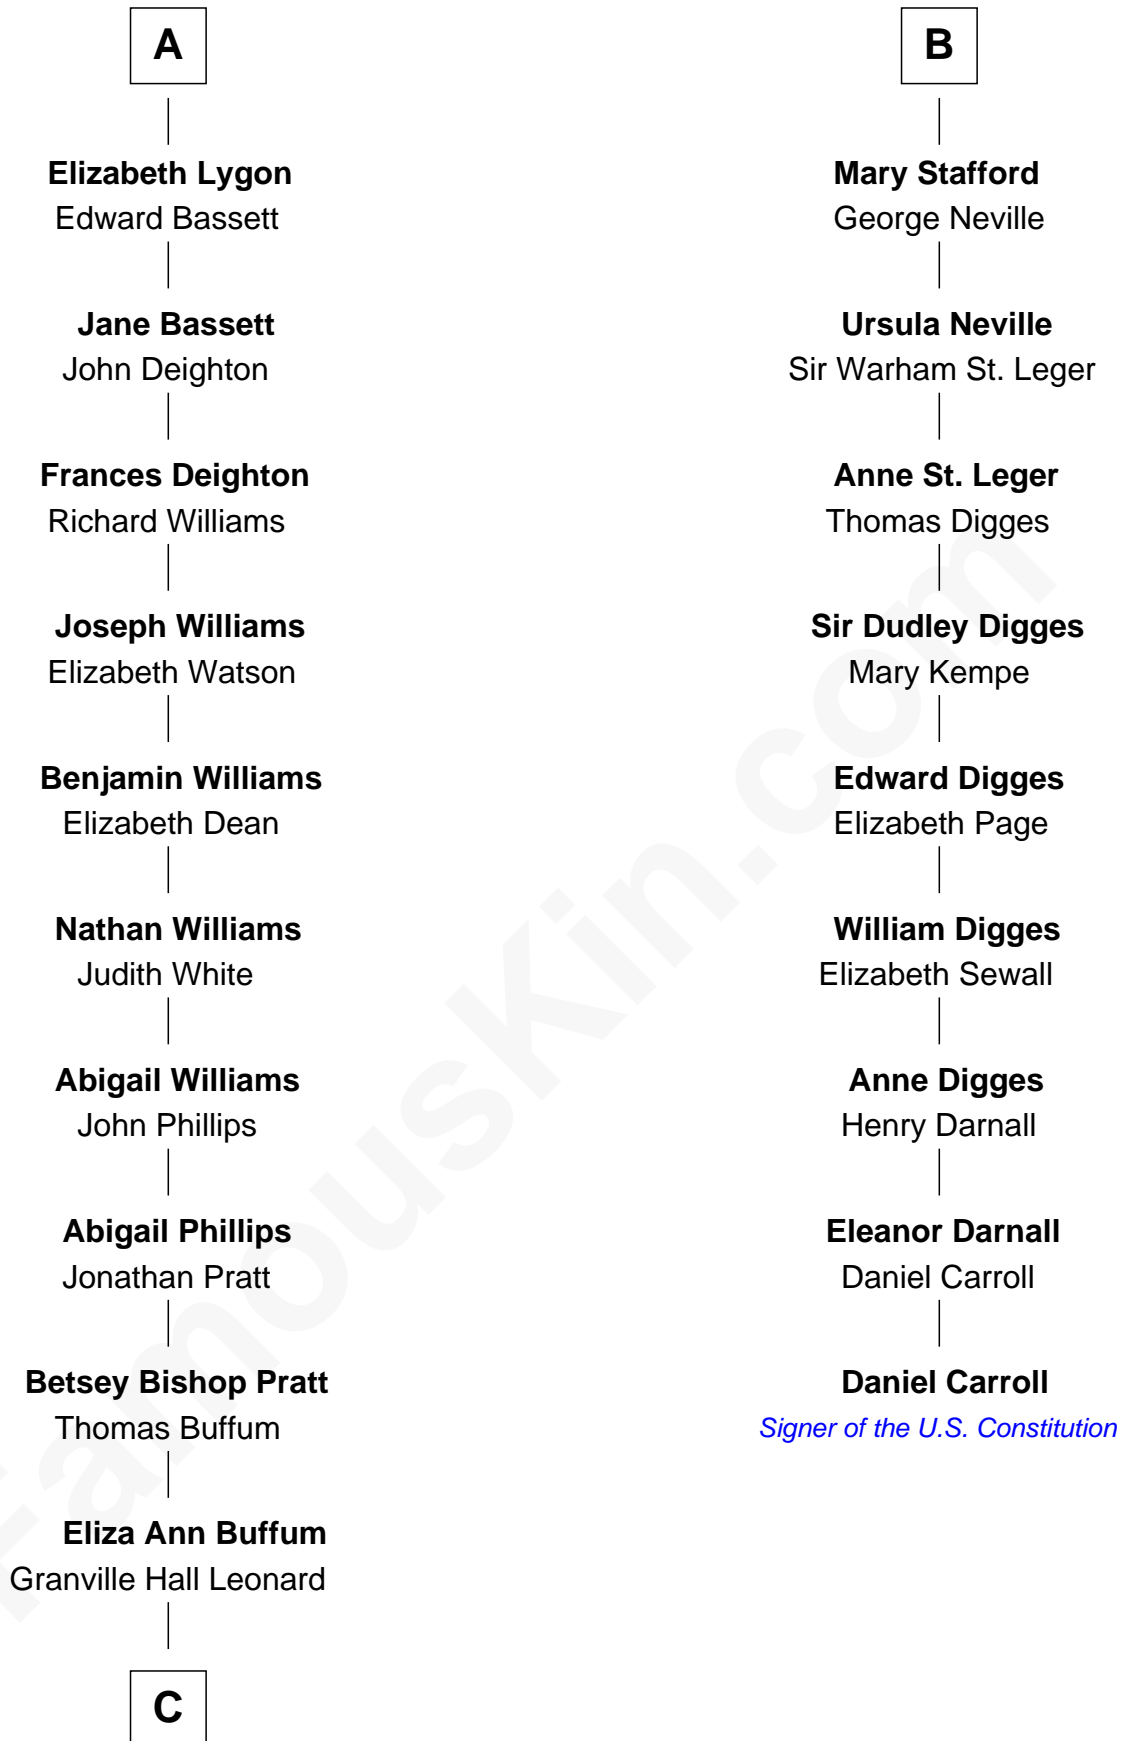

# FamousKin.com Relationship Chart of

**James Taylor**

*Singer-Songwriter*

15th cousin 5 times removed of

**Daniel Carroll**

*Signer of the U.S. Constitution*

**C**

—  
**Emily Roxanna Leonard**

Stanford Lyman Haynes

—  
**Theodosia Haynes**

Alexander Taylor

—  
**Dr. Isaac Montrose Taylor**

Gertrude Arline Woodard

—  
**James Taylor**

*Singer-Songwriter*

FamousKin.com