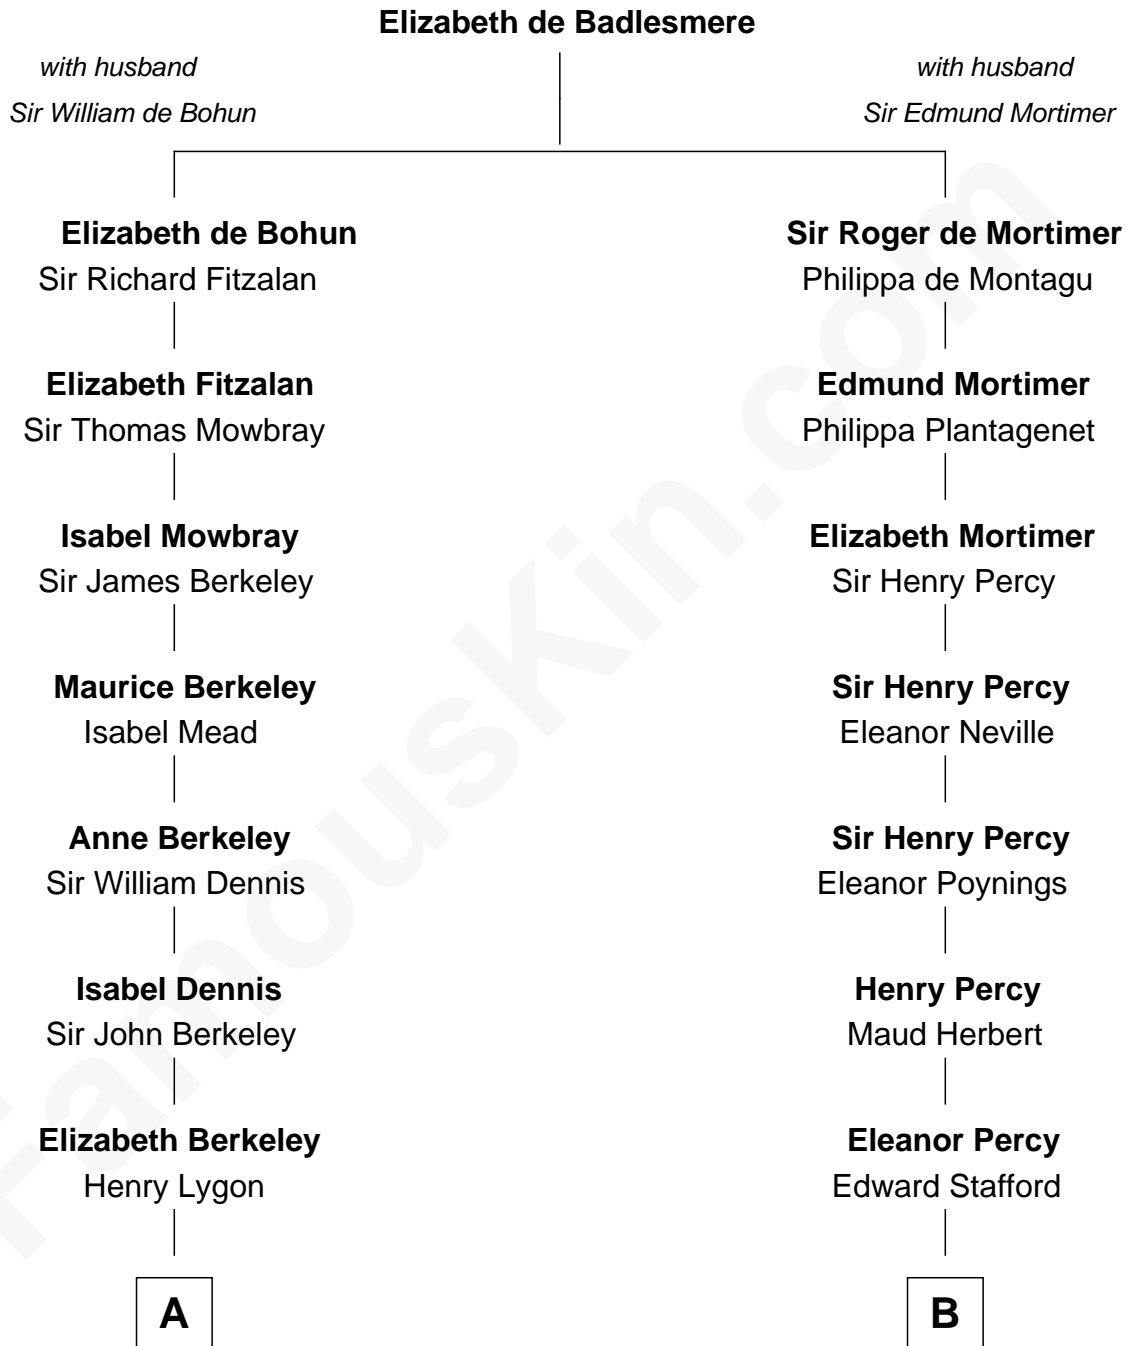

# FamousKin.com Relationship Chart of

**James Taylor**

*Singer-Songwriter*

15th cousin 5 times removed of

**Daniel Carroll**

*Signer of the U.S. Constitution*

**C**

—  
**Emily Roxanna Leonard**

Stanford Lyman Haynes

—  
**Theodosia Haynes**

Alexander Taylor

—  
**Dr. Isaac Montrose Taylor**

Gertrude Arline Woodard

—  
**James Taylor**

*Singer-Songwriter*

FamousKin.com