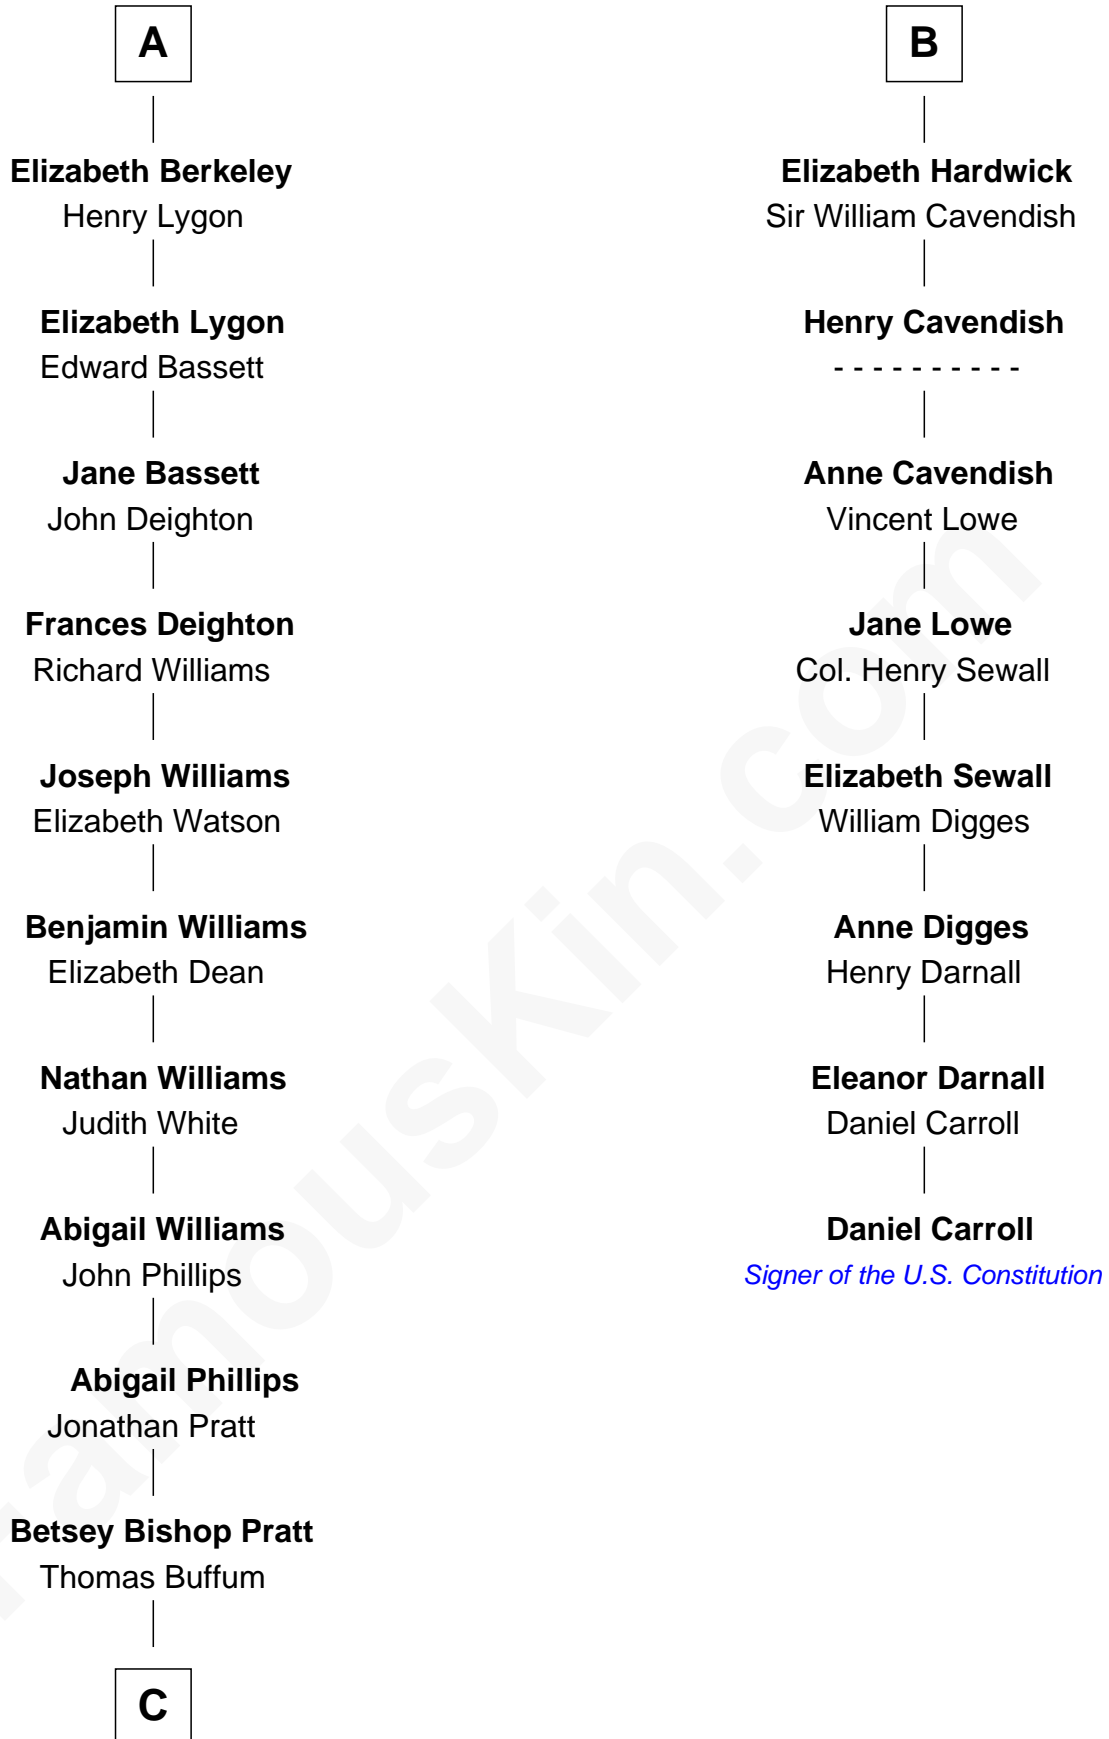

# FamousKin.com Relationship Chart of

**James Taylor**

*Singer-Songwriter*

14th cousin 7 times removed of

**Daniel Carroll**

*Signer of the U.S. Constitution*

**Edmund Fitzalan**

Alice de Warenne

**Richard Fitzalan**  
Eleanor Plantagenet

**Sir Richard Fitzalan**  
Elizabeth de Bohun

**Elizabeth Fitzalan**  
Sir Thomas Mowbray

**Isabel Mowbray**  
Sir James Berkeley

**Maurice Berkeley**  
Isabel Mead

**Anne Berkeley**  
Sir William Dennis

**Isabel Dennis**  
Sir John Berkeley

**A**

**Mary Fitzalan**  
John le Strange

**Ankaret le Strange**  
Sir Richard Talbot

**Mary Talbot**  
Sir Thomas Greene

**Sir Thomas Greene**  
Marine Bellers

**Anne Greene**  
Sir Thomas Pinchbeck

**Elizabeth Pinchbeck**  
John Hardwick

**John Hardwick**  
Elizabeth Leeke

**B**

**C**

**Eliza Ann Buffum**  
Granville Hall Leonard

**Emily Roxanna Leonard**  
Stanford Lyman Haynes