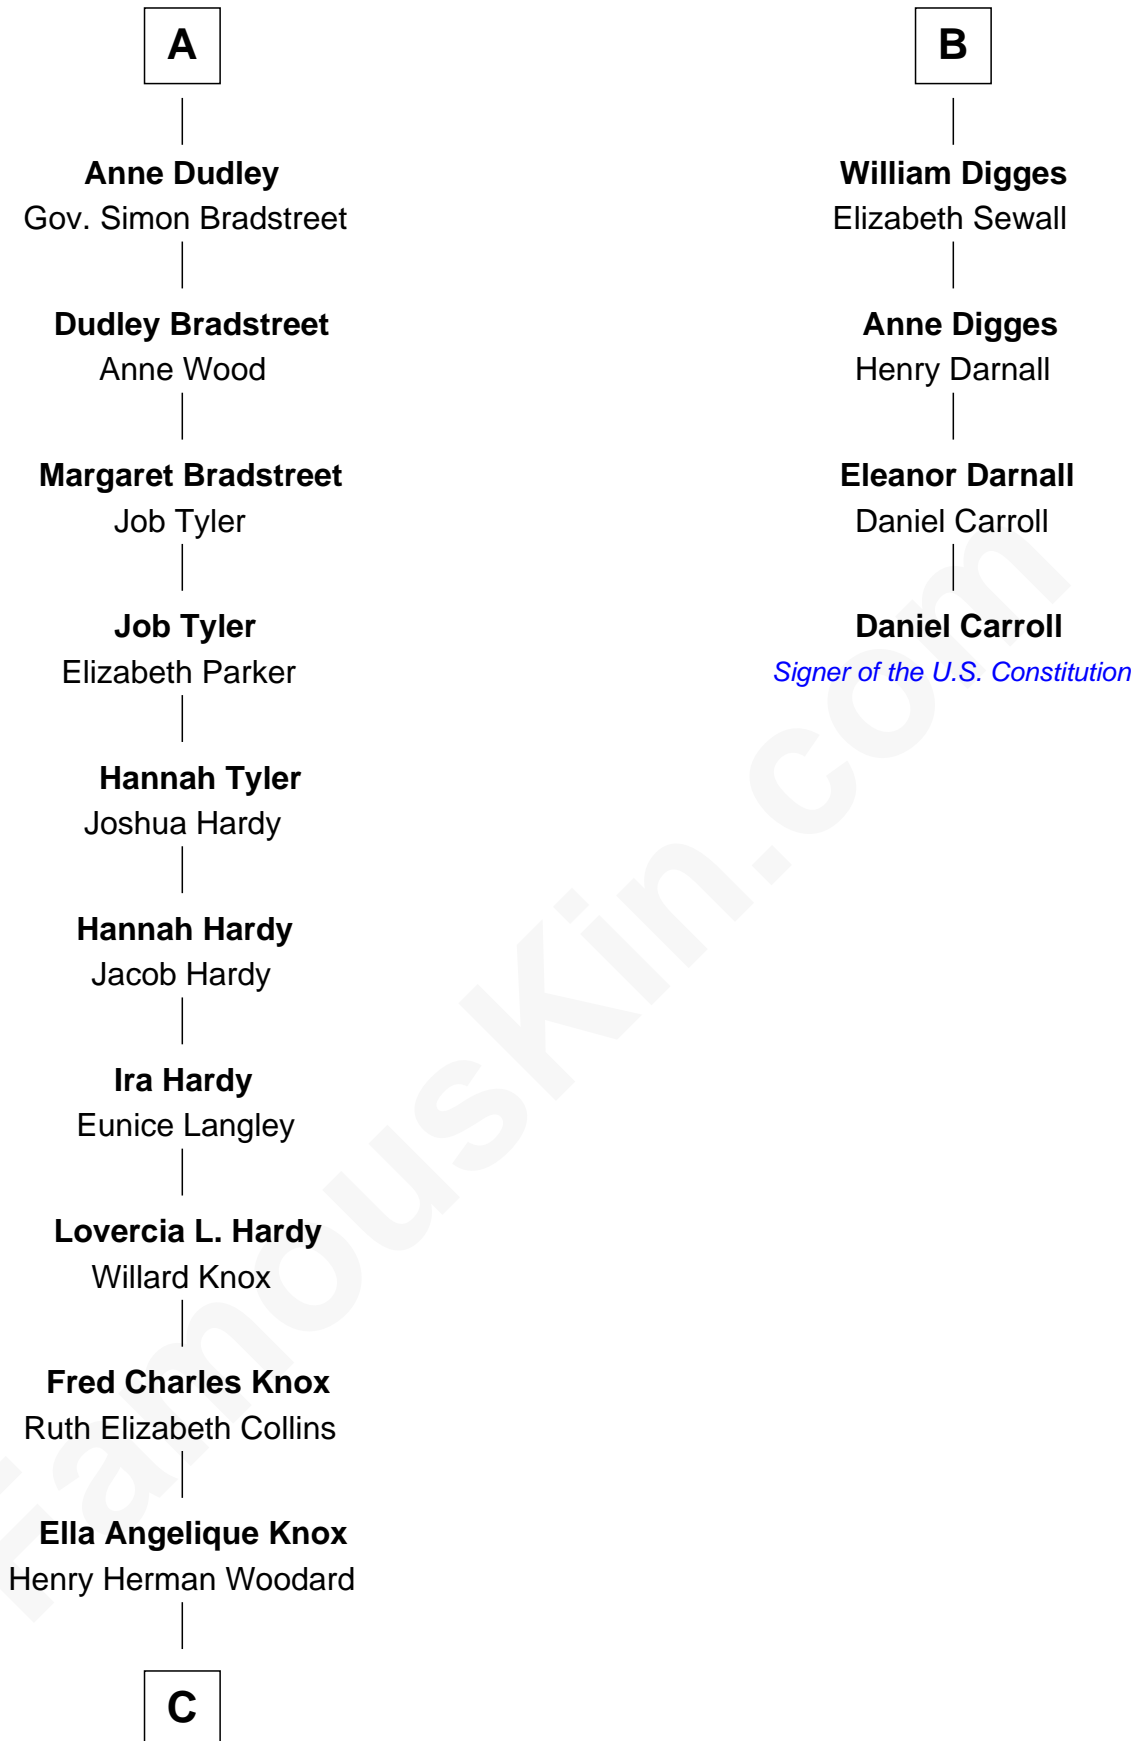

FamousKin.com Relationship Chart of

James Taylor

Singer-Songwriter

10th cousin 8 times removed of

Daniel Carroll

Signer of the U.S. Constitution

Sir Ralph Neville

Joan Beaufort

Katherine Neville
Sir Thomas Strangeways

Joan Strangeways
Sir William Willoughby

Cecily Willoughby
Sir Edward Sutton

Sir John Sutton
Cecily Grey

Sir Henry Dudley
----- Ashton

Probable

Roger Dudley
Susanna Thorne

Gov. Thomas Dudley
Dorothy York

A

Sir Edward Neville
Elizabeth de Beauchamp

Sir George Neville
Margaret Fenne

George Neville
Mary Stafford

Ursula Neville
Sir Warham St. Leger

Anne St. Leger
Thomas Digges

Sir Dudley Digges
Mary Kempe

Edward Digges
Elizabeth Page

B

C

—
Gertrude Arline Woodard

Dr. Isaac Montrose Taylor

—
James Taylor

Singer-Songwriter

FamousKin.com