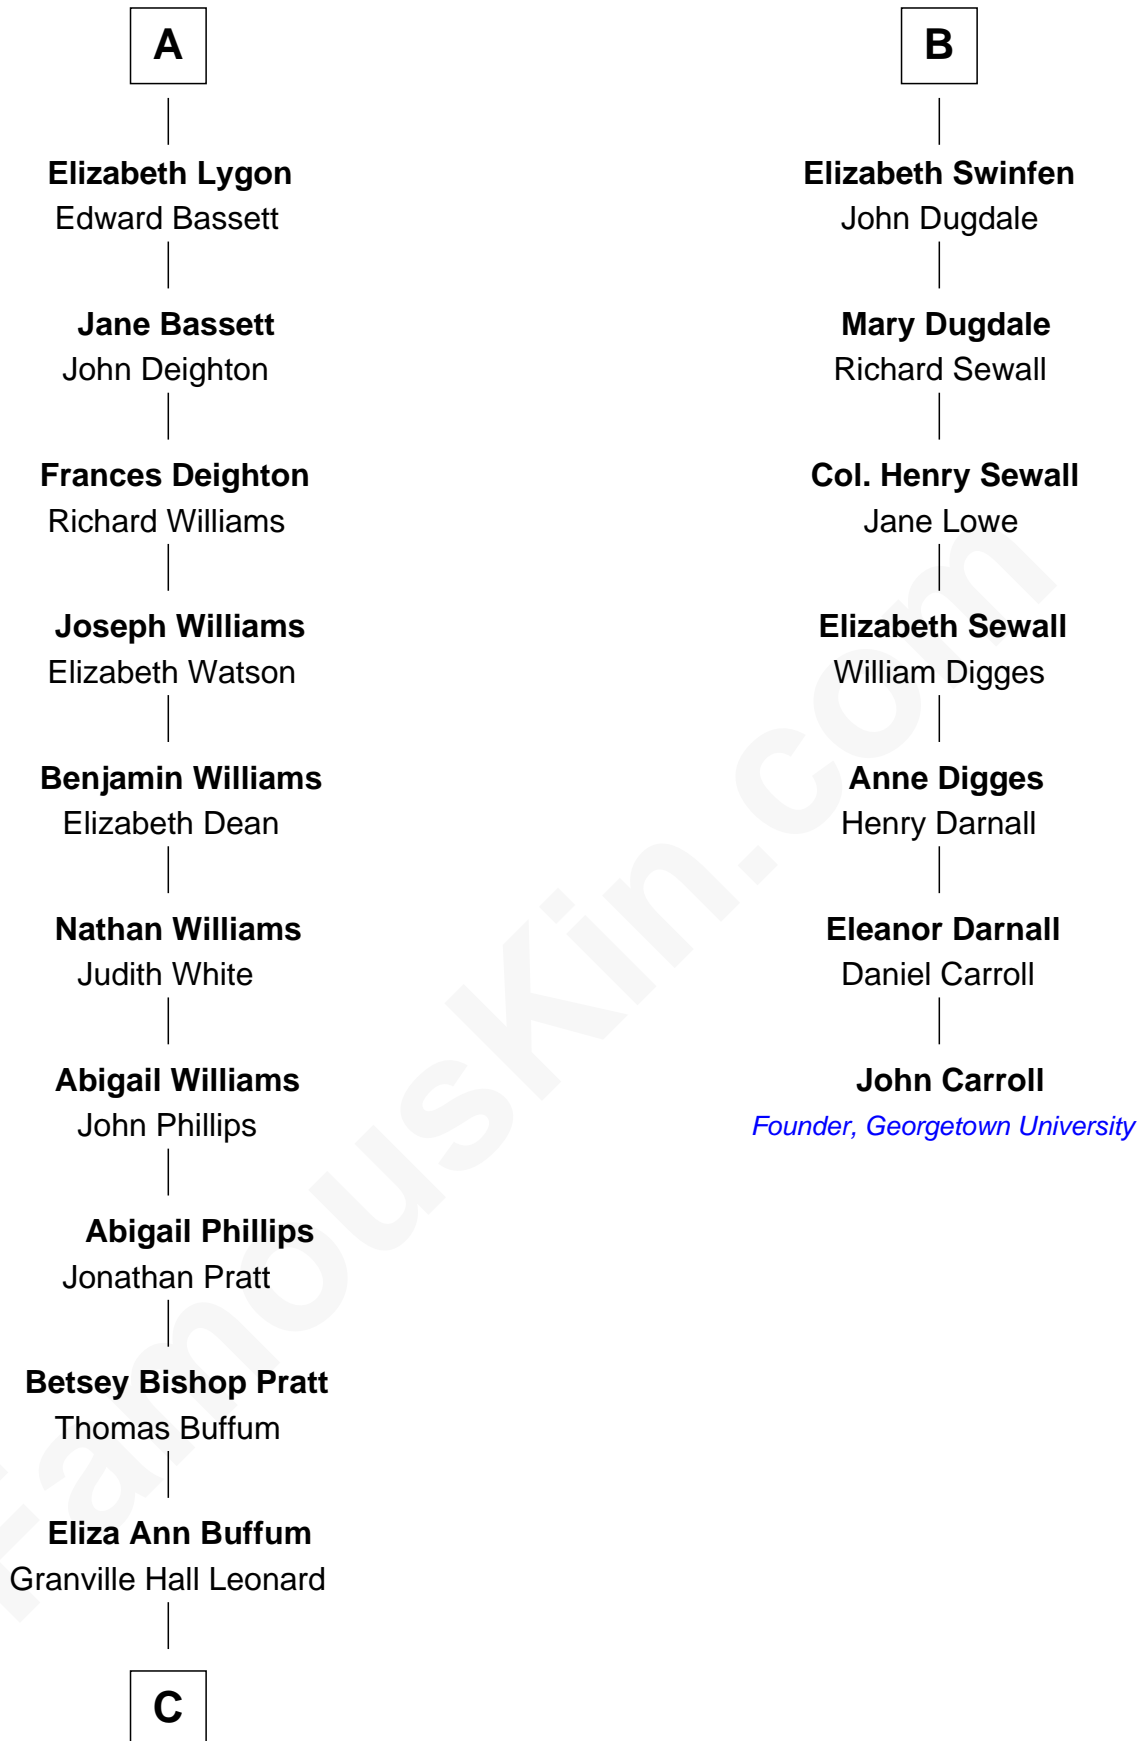

# FamousKin.com Relationship Chart of

**James Taylor**

*Singer-Songwriter*

13th cousin 7 times removed of

**John Carroll**

*Founder of Georgetown University*

**C**

—  
**Emily Roxanna Leonard**

Stanford Lyman Haynes

—  
**Theodosia Haynes**

Alexander Taylor

—  
**Dr. Isaac Montrose Taylor**

Gertrude Arline Woodard

—  
**James Taylor**

*Singer-Songwriter*

FamousKin.com