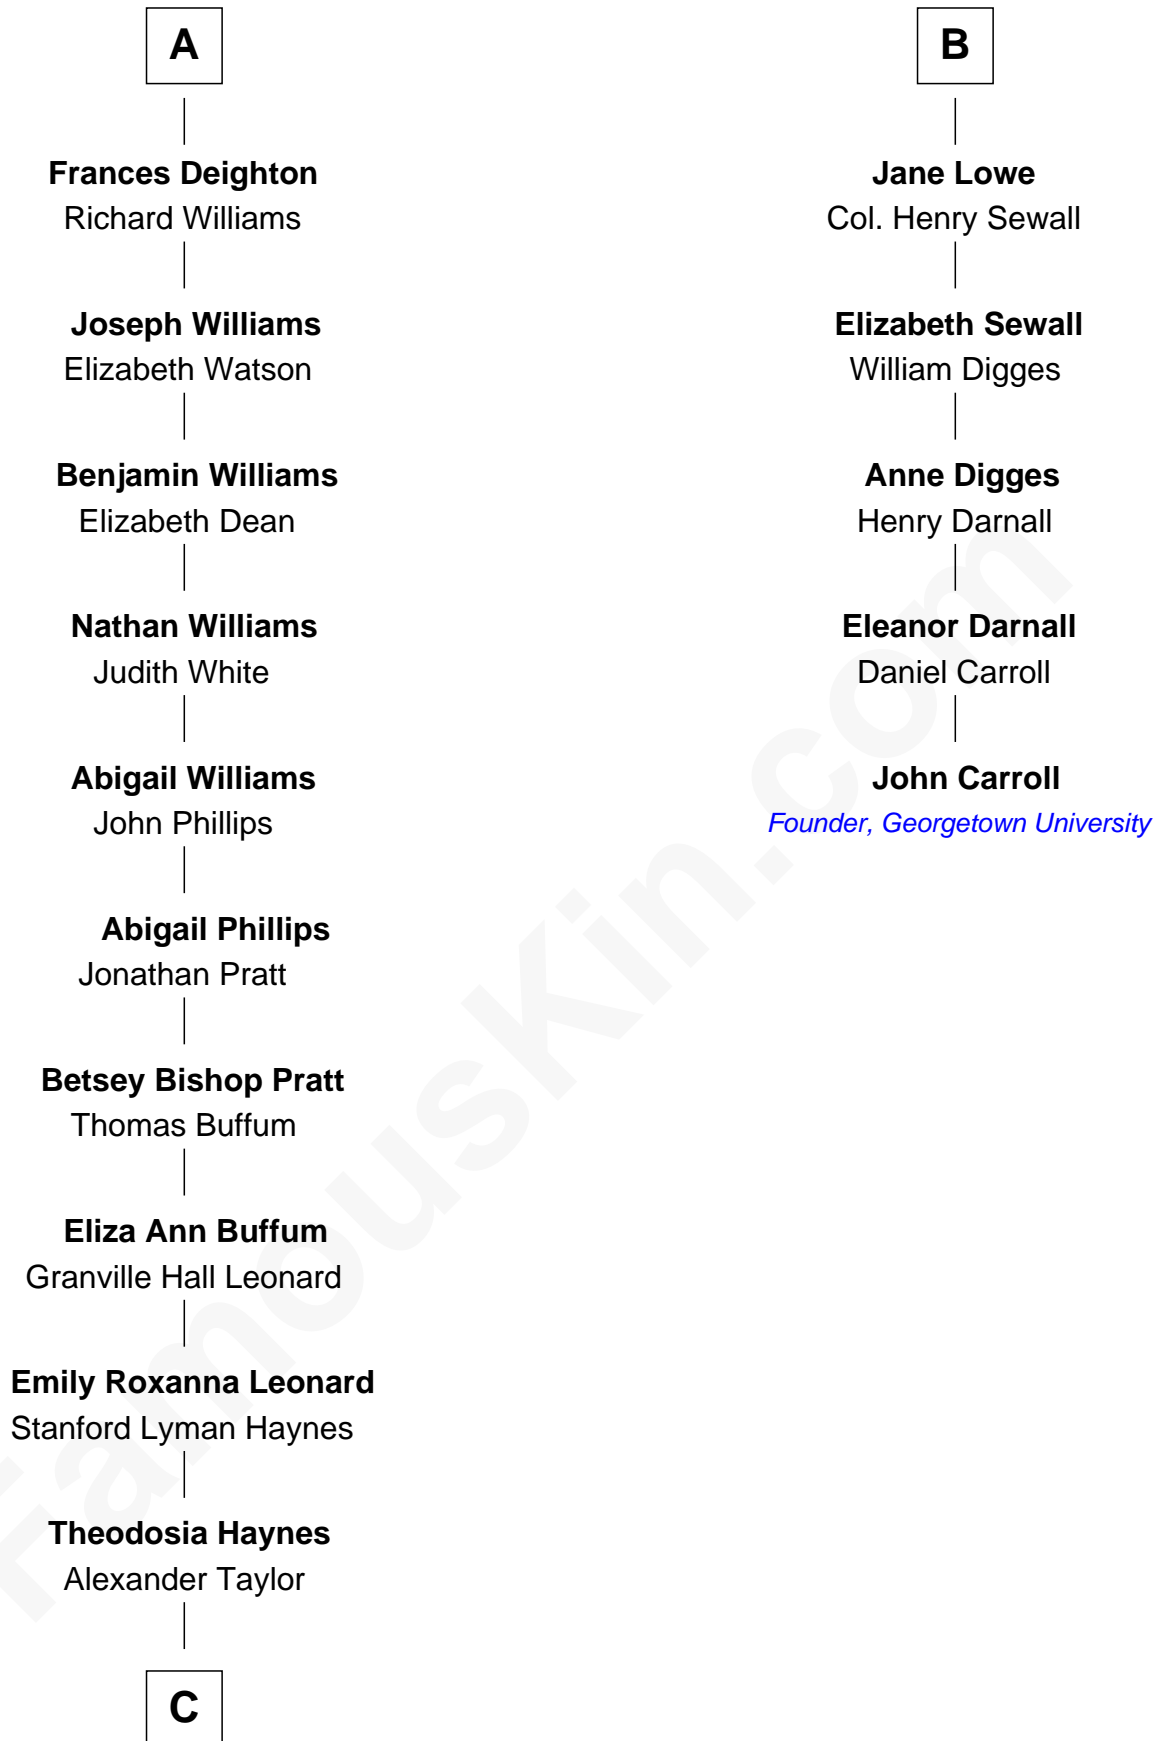

# FamousKin.com Relationship Chart of

**James Taylor**

*Singer-Songwriter*

11th cousin 7 times removed of

**John Carroll**

*Founder of Georgetown University*

**Sir Thomas Aylesbury**

Katherine Pabenham

**Henry Lygon**

Elizabeth Berkeley

**Elizabeth Lygon**

Edward Bassett

**Jane Bassett**

John Deighton

**A**

**Isabel Aylesbury**

Sir William Cavendish

**Henry Cavendish**

-----

**Anne Cavendish**

Vincent Lowe

**B**

**C**

—  
**Dr. Isaac Montrose Taylor**

Gertrude Arline Woodard

—  
**James Taylor**

*Singer-Songwriter*

FamousKin.com