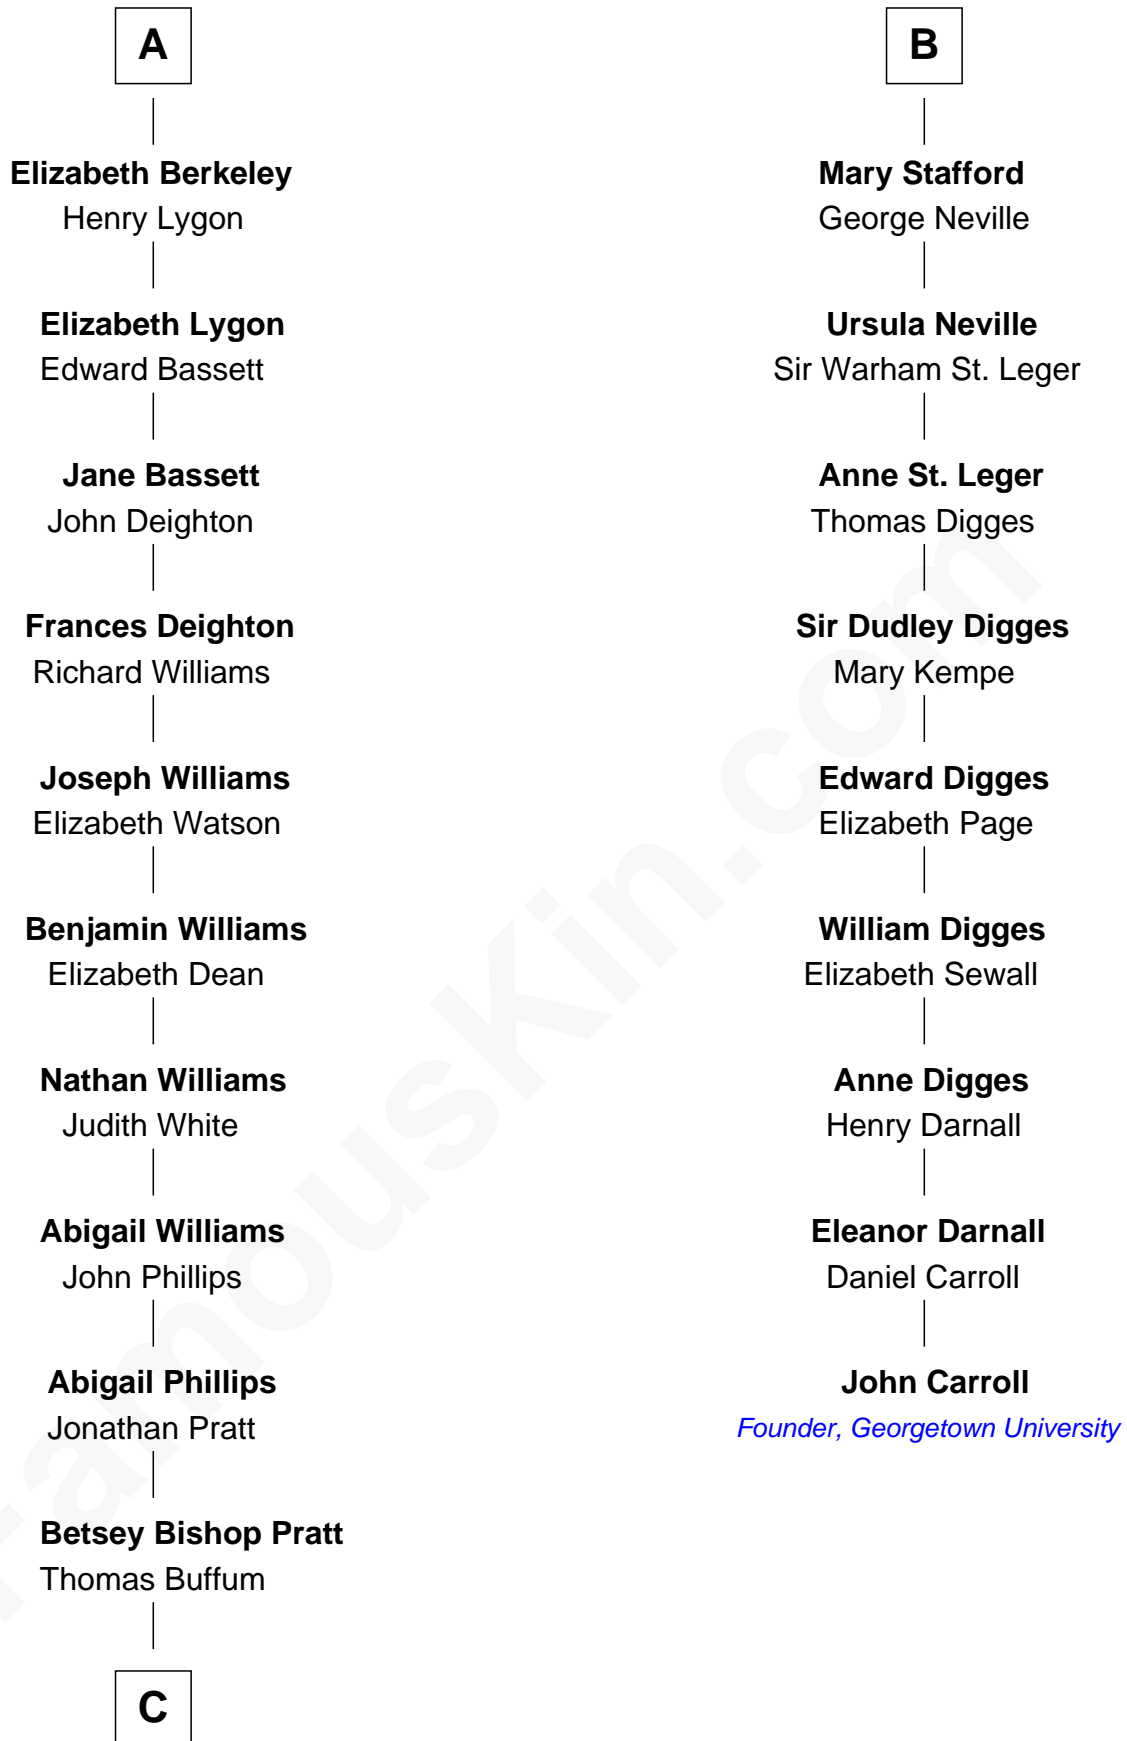

FamousKin.com Relationship Chart of

James Taylor

Singer-Songwriter

15th cousin 6 times removed of

John Carroll

Founder of Georgetown University

Henry Plantagenet

Maud de Chaworth

C

Eliza Ann Buffum
Granville Hall Leonard

Emily Roxanna Leonard
Stanford Lyman Haynes

Theodosia Haynes
Alexander Taylor

Dr. Isaac Montrose Taylor
Gertrude Arline Woodard

James Taylor
Singer-Songwriter

FamousKin.com