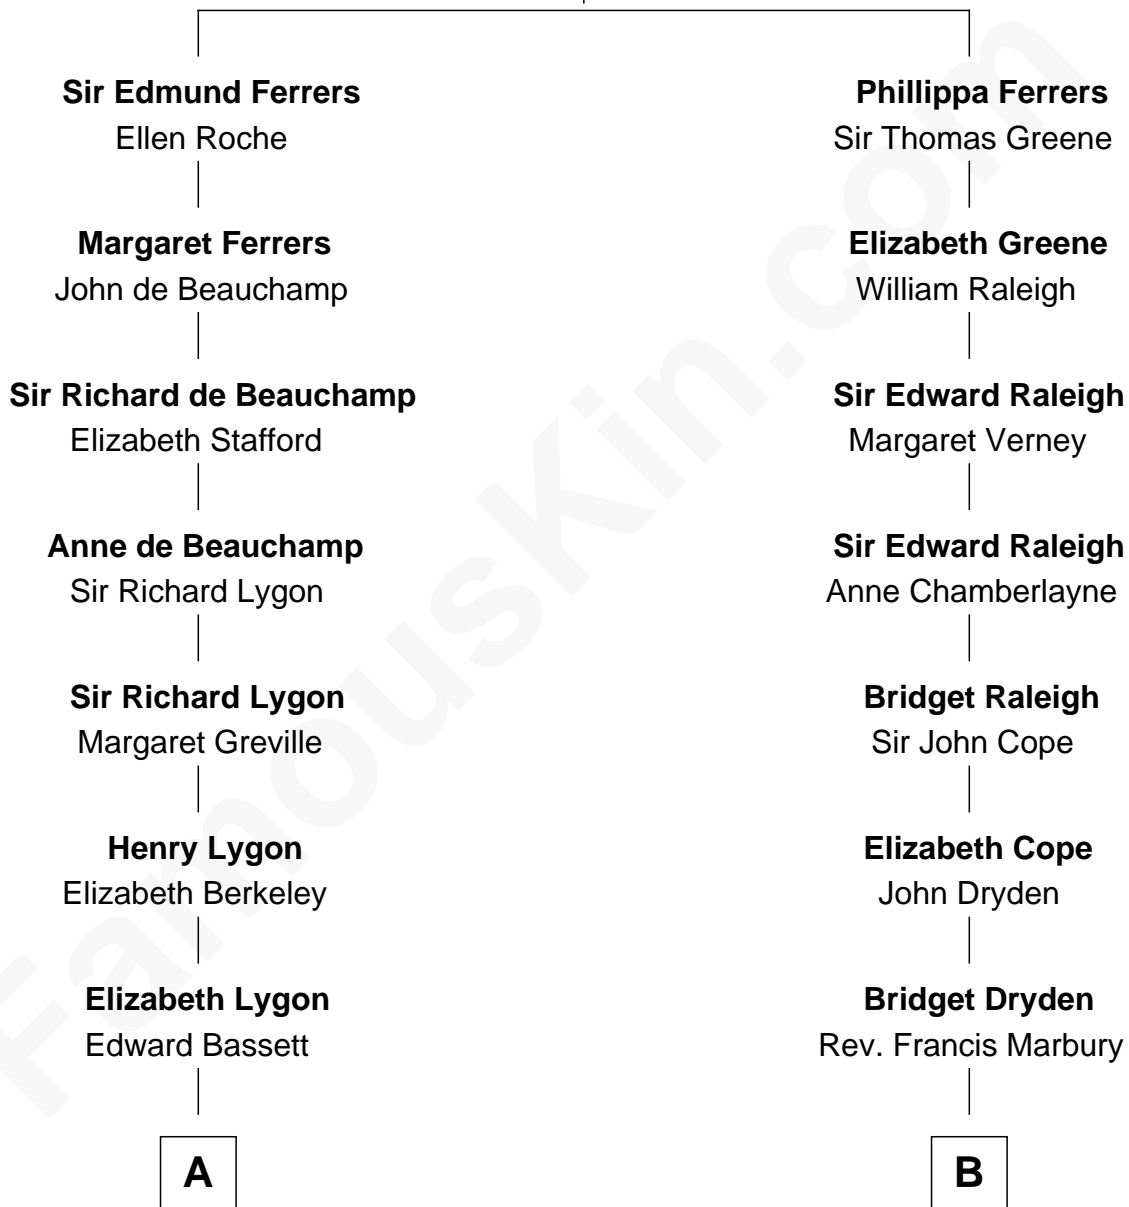

# FamousKin.com Relationship Chart of

**James Taylor**

*Singer-Songwriter*

19th cousin 1 time removed of

**Treat Williams**

*TV & Movie Actor*

**Robert de Ferrers**  
Margaret Despencer

**C**

**Theodosia Haynes**

Alexander Taylor

**Dr. Isaac Montrose Taylor**

Gertrude Arline Woodard

**James Taylor**

*Singer-Songwriter*

**D**

**George Willey Andrew**