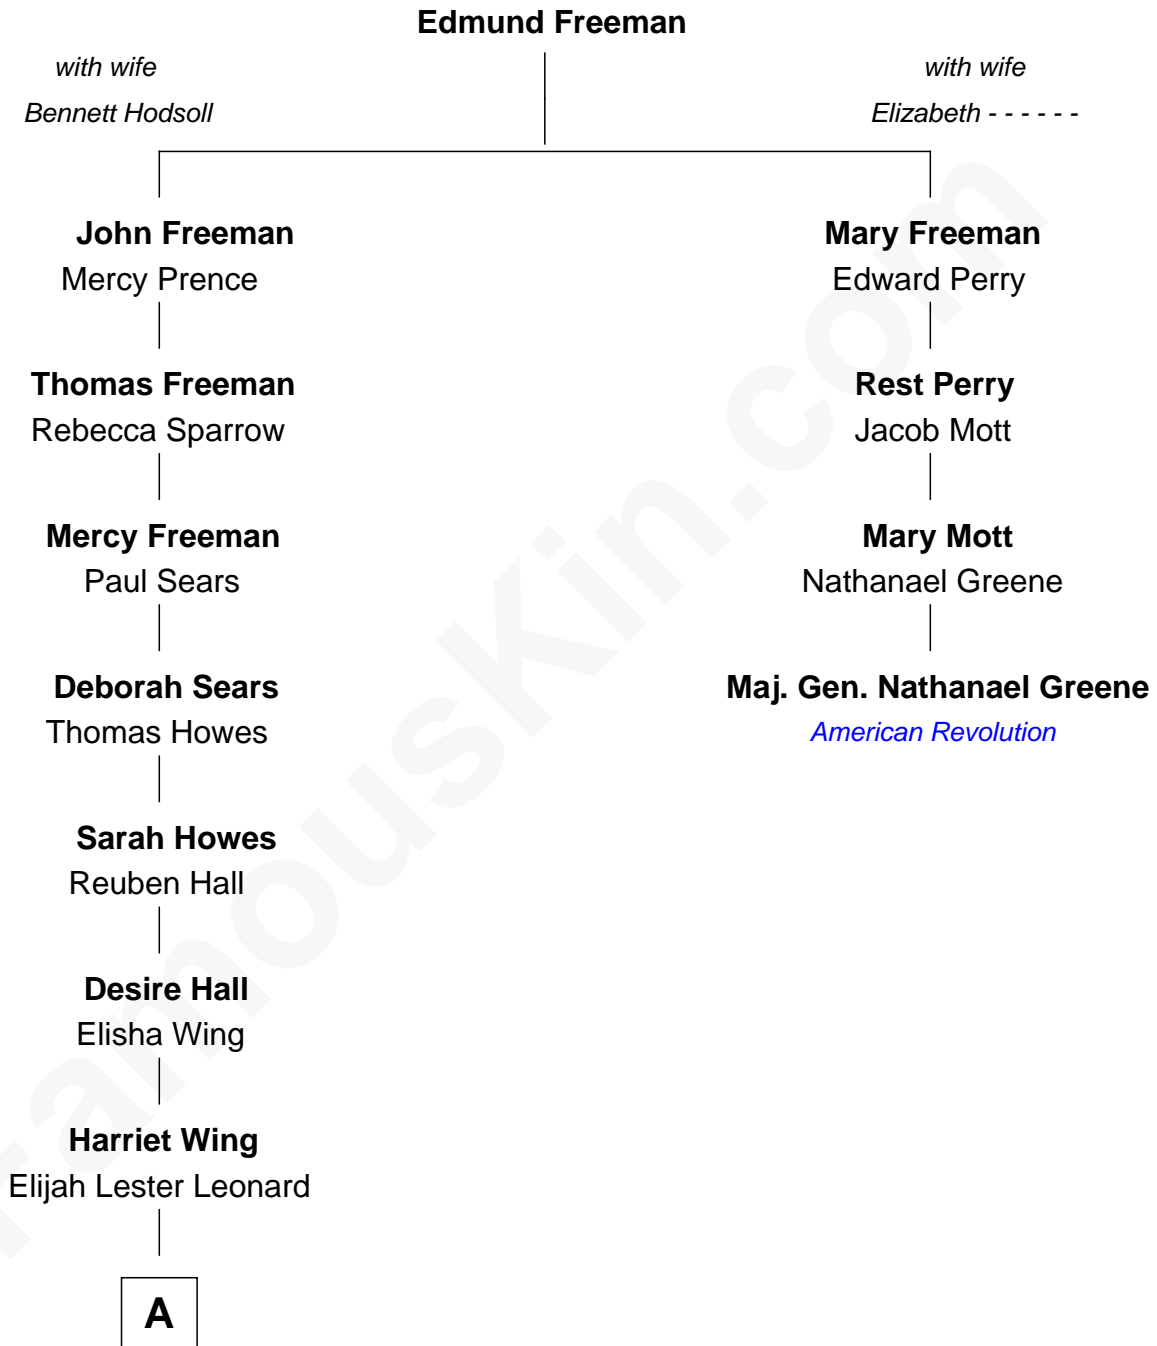

FamousKin.com Relationship Chart of

James Taylor

Singer-Songwriter

3rd cousin 8 times removed of

Maj. Gen. Nathanael Greene

American Revolution

A

Granville Hall Leonard

Eliza Ann Buffum

Emily Roxanna Leonard

Stanford Lyman Haynes

Theodosia Haynes

Alexander Taylor

Dr. Isaac Montrose Taylor

Gertrude Arline Woodard

James Taylor

Singer-Songwriter