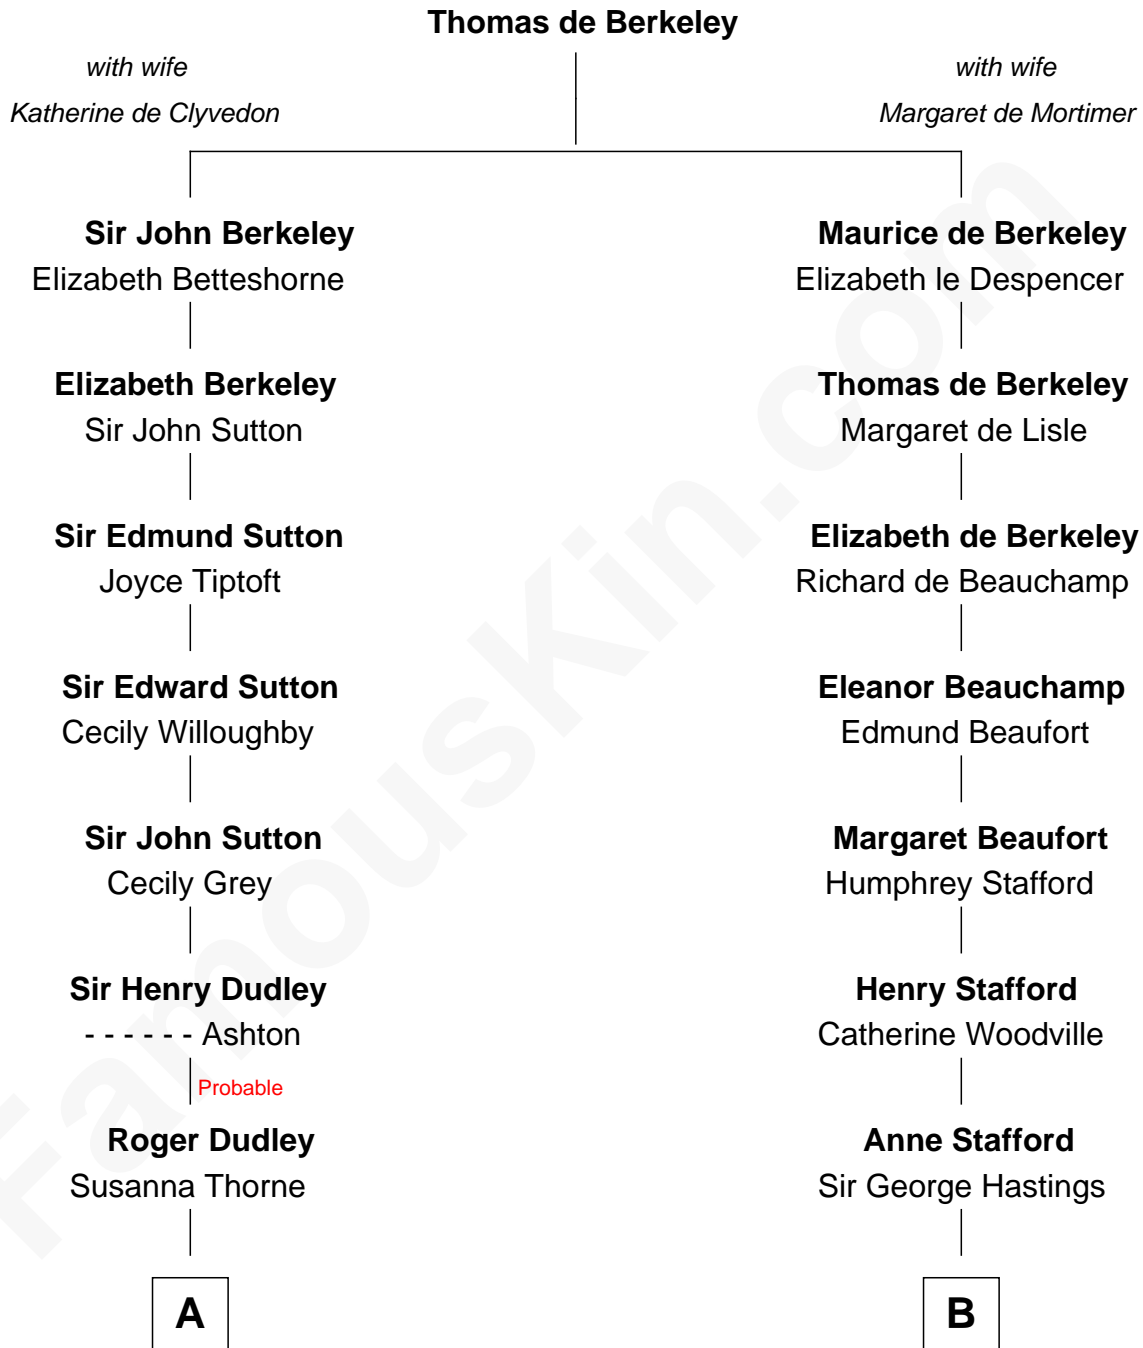

# FamousKin.com Relationship Chart of

**James Taylor**

*Singer-Songwriter*

18th cousin 1 time removed of

**E. M. Forster**

*English Novelist*

**C**

**Ella Angelique Knox**  
Henry Herman Woodard

**Gertrude Arline Woodard**  
Dr. Isaac Montrose Taylor

**James Taylor**  
*Singer-Songwriter*

**D**

**Edward Morgan Llewellyn Forster**  
Alice Clara Whichelo

**E. M. Forster**  
*English Novelist*

FamousKin.com