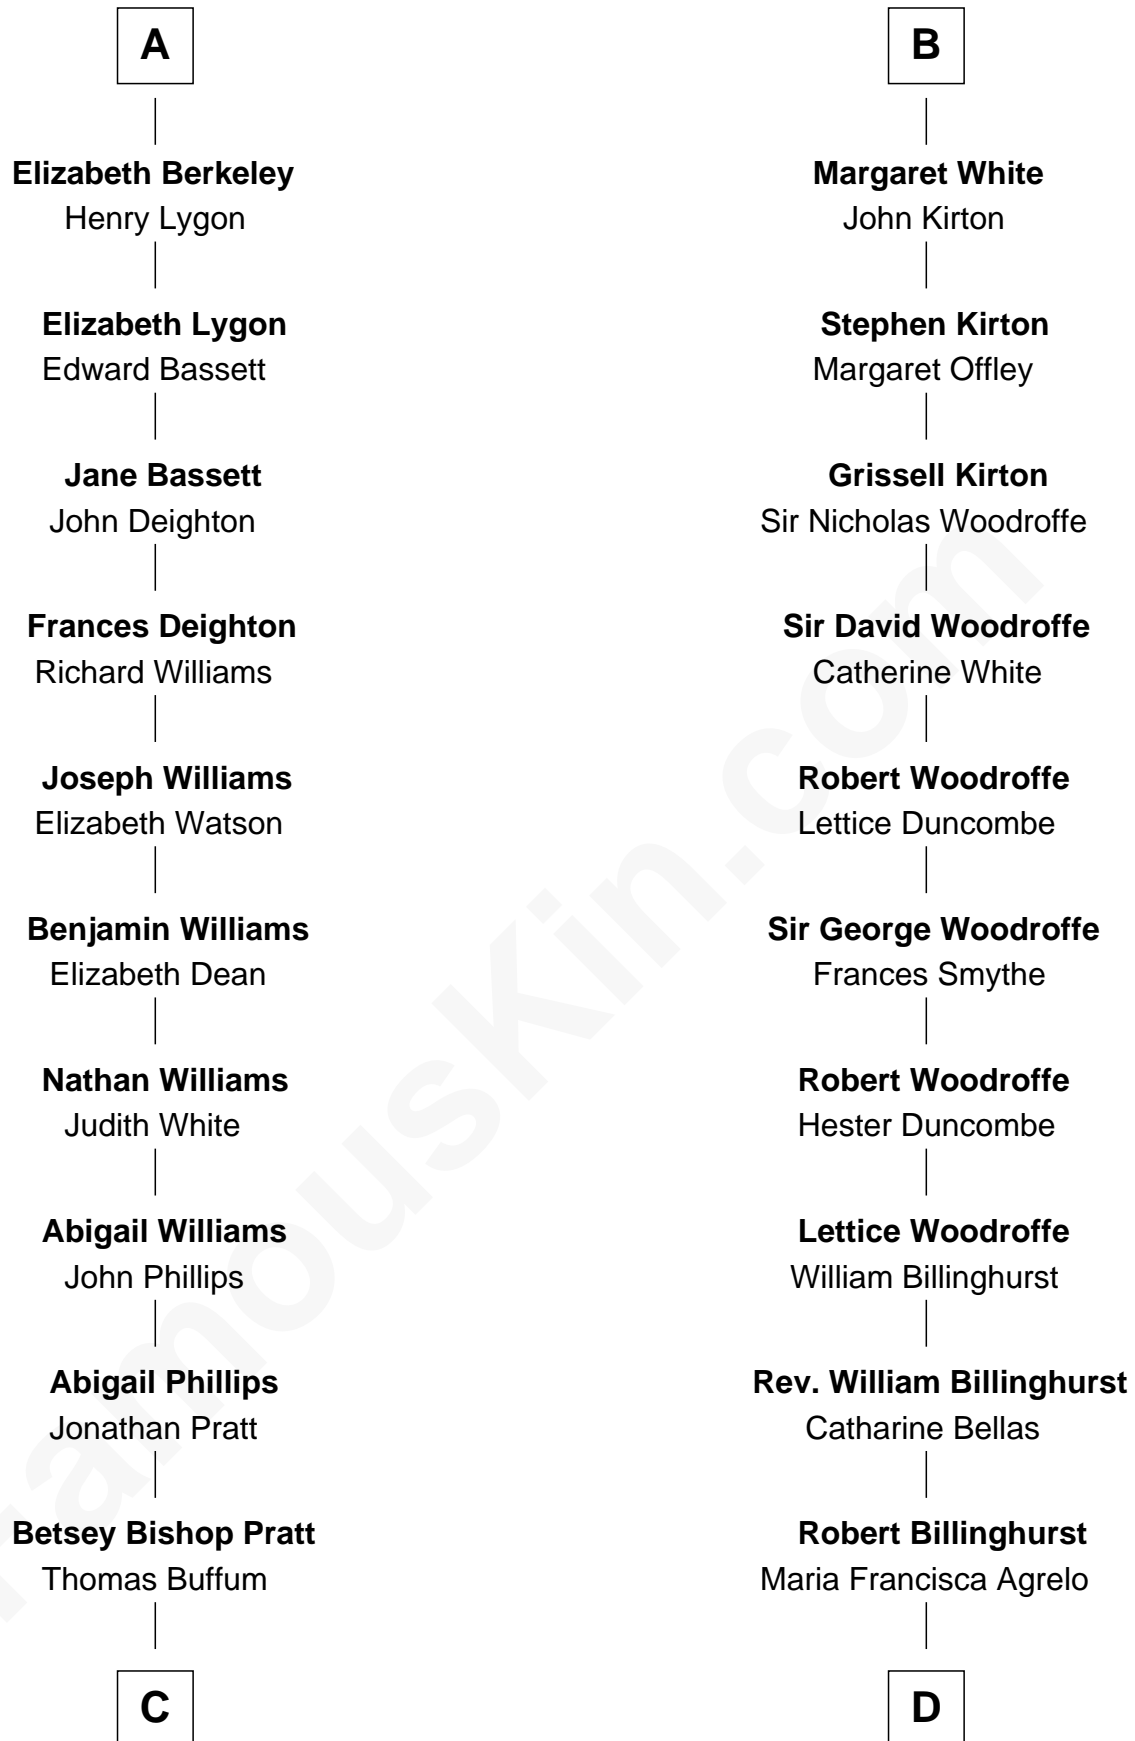

FamousKin.com Relationship Chart of

James Taylor

Singer-Songwriter

18th cousin 3 times removed of

Guillermo Billinghurst

31st President of Peru

Henry Plantagenet

Maud de Chaworth

Sir Robert Hungerford

Eleanor Hungerford

Sir John White

Robert White

Margaret Gainsford

B

C

Eliza Ann Buffum
Granville Hall Leonard

Emily Roxanna Leonard
Stanford Lyman Haynes

Theodosia Haynes
Alexander Taylor

Dr. Isaac Montrose Taylor
Gertrude Arline Woodard

James Taylor
Singer-Songwriter

D

Guillermo Eugenio Billinghurst
Belisaria Angulo