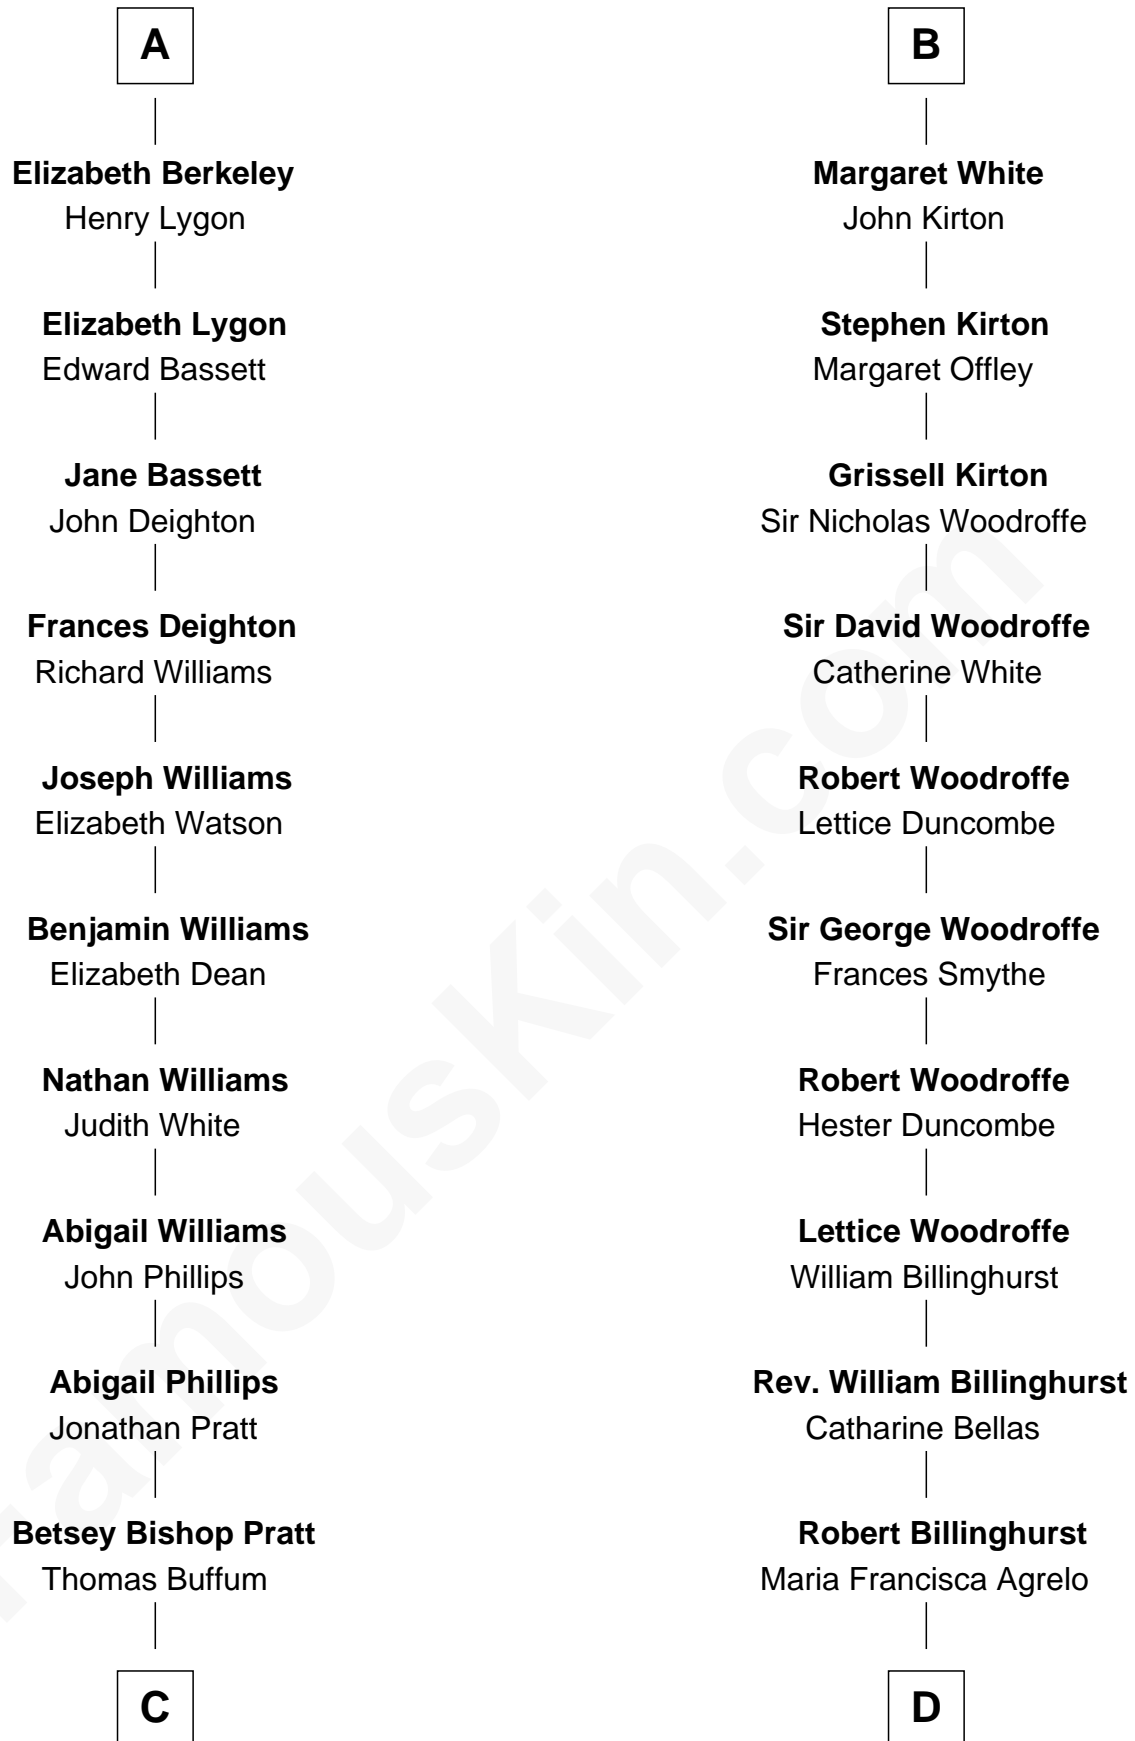

## Relationship Chart of

**James Taylor**

*Singer-Songwriter*

20th cousin 1 time removed of

**Susana Ferrari Billinghurst**

*Argentine Aviation Pioneer*

**Henry Plantagenet**

Maud de Chaworth

Sir Robert Hungerford

**Eleanor Hungerford**

Sir John White

**Robert White**

Margaret Gainsford

**B**

**C**

**Eliza Ann Buffum**  
Granville Hall Leonard

**Emily Roxanna Leonard**  
Stanford Lyman Haynes

**Theodosia Haynes**  
Alexander Taylor

**Dr. Isaac Montrose Taylor**  
Gertrude Arline Woodard

**James Taylor**  
*Singer-Songwriter*

**D**

**Daniel Mariano Billinghurst**  
Mercedes Merzano

**Lisandro Billinghurst**  
Ana Kidd

**Rosa Laureana Billinghurst**  
Alfredo Ferrari

**Susana Ferrari Billinghurst**  
*Argentine Aviation Pioneer*