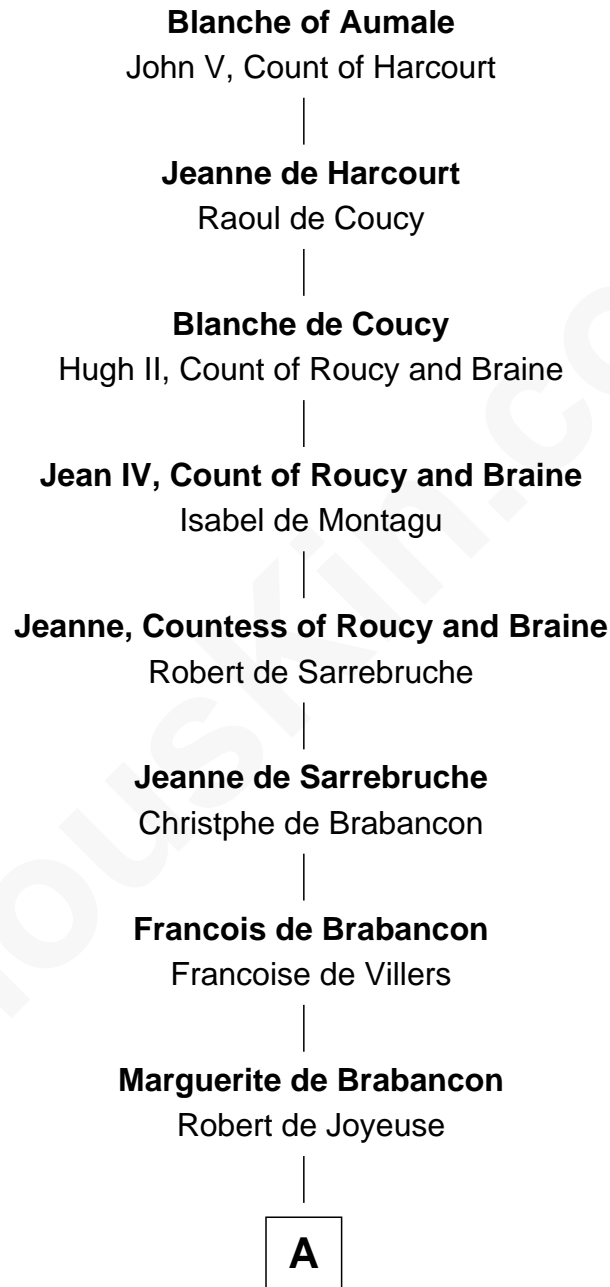

FamousKin.com

Relationship Chart of

Blanche of Aumale

23rd Great-grandmother of

Mark Wahlberg
Movie Actor

A

Francois de Joyeuse
Nicole-Francoise de Beauvais

Jean de Joyeuse
Nicole des Ancherins

Louise de Joyeuse
Charles de Longueval

Antoinette de Longueval
Guillaume Couvent

Anne Couvent
Philippe Amiot

Mathieu Amiot
Marie Miville

Francoise Amiot
Charles Gingras

Jean-Baptiste Gingras
Marie-Madeleine Lefebvre-Angers