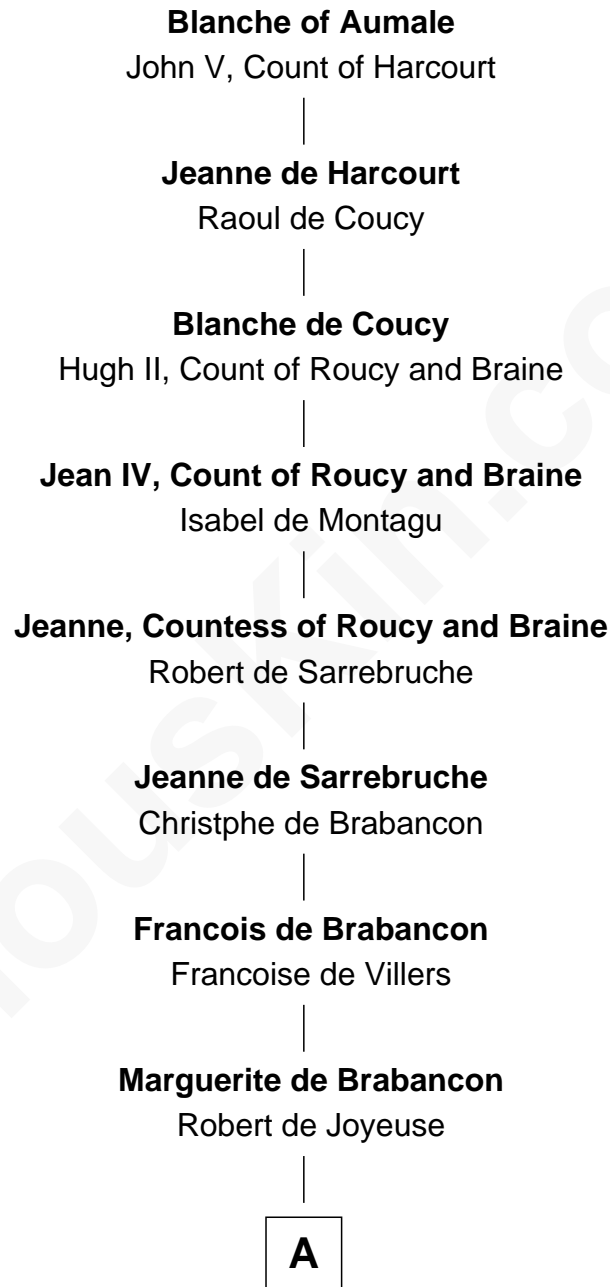

# FamousKin.com

## Relationship Chart of

### Blanche of Aumale

23rd Great-grandmother of

**Donnie Wahlberg**  
*Singer and Movie Actor*

**A**

**Francois de Joyeuse**  
Nicole-Francoise de Beauvais

**Jean de Joyeuse**  
Nicole des Ancherins

**Louise de Joyeuse**  
Charles de Longueval