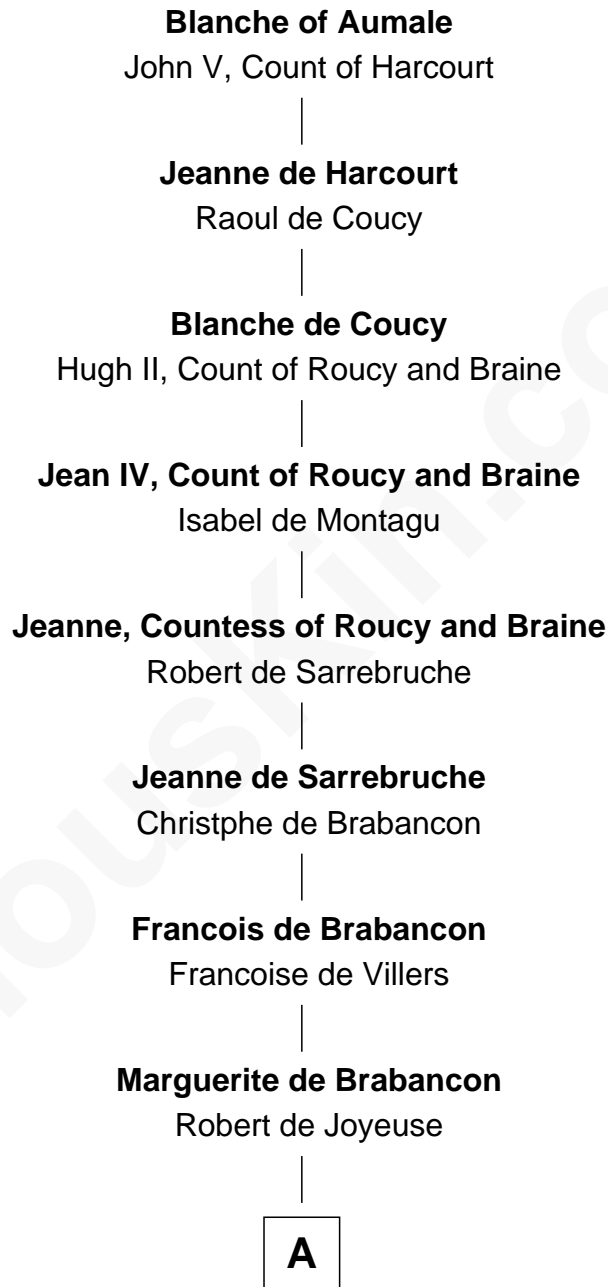

# FamousKin.com

## Relationship Chart of

### Blanche of Aumale

22nd Great-grandmother of

**Julianne Hough**

*Singer, Dancer and Actress - "DWTS" Pro*

**A**

**Francois de Joyeuse**  
Nicole-Francoise de Beauvais

**Jean de Joyeuse**  
Nicole des Ancherins

—  
**Joseph D. Wood**

Marie Alzire Plante

—  
**Alexander August Wood**

W. B. Tena Vredevelt

—  
**Colleen P. H. Wood**

Robert Virgil Hough

—  
**Bruce Robert Hough**

Marianne Heaton