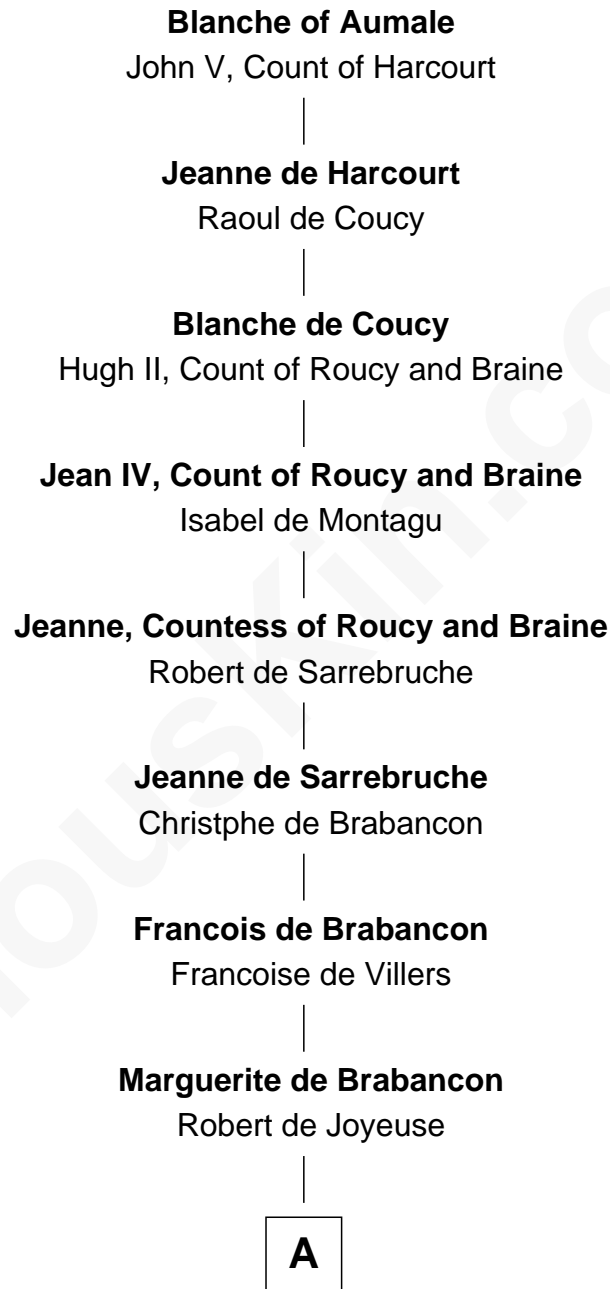

FamousKin.com

Relationship Chart of

Blanche of Aumale

22nd Great-grandmother of

Derek Hough

Dancer and Actor - "DWTS" Pro

A

Francois de Joyeuse
Nicole-Francoise de Beauvais

Jean de Joyeuse
Nicole des Ancherins

Louise de Joyeuse
Charles de Longueval

Antoinette de Longueval
Guillaume Couvent

Anne Couvent
Philippe Amiot

Mathieu Amiot
Marie Miville

Francoise Amiot
Charles Gingras

Anathalie Bélanger

—
Joseph D. Wood

Marie Alzire Plante

—
Alexander August Wood

W. B. Tena Vredevelt

—
Colleen P. H. Wood

Robert Virgil Hough

—
Bruce Robert Hough