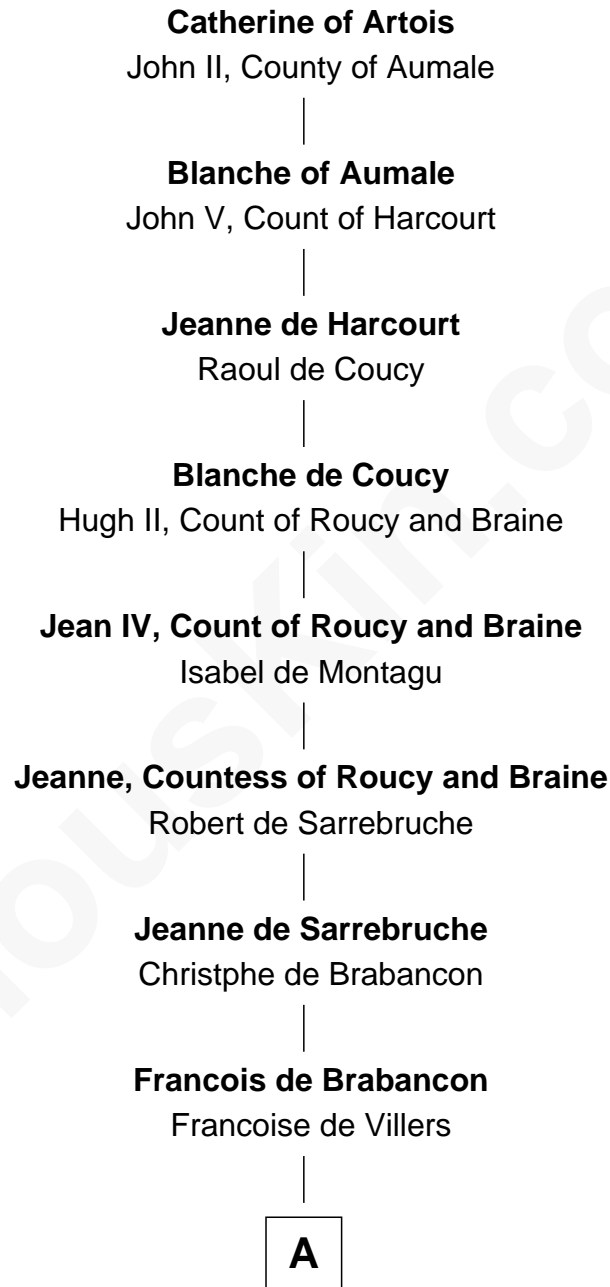

FamousKin.com

Relationship Chart of

Catherine of Artois

23rd Great-grandmother of

Derek Hough

Dancer and Actor - "DWTS" Pro

A

Marguerite de Brabancon

Robert de Joyeuse

Francois de Joyeuse

Nicole-Francoise de Beauvais

Jean de Joyeuse

Nicole des Ancherins

Louise de Joyeuse

Charles de Longueval

Antoinette de Longueval

Pierre Dubois-Lafrance

|
Flavien Dubois-Lafrance

Anathalie Bélanger

|
Joseph D. Wood

Marie Alzire Plante

|
Alexander August Wood

W. B. Tena Vredevelt

|
Colleen P. H. Wood