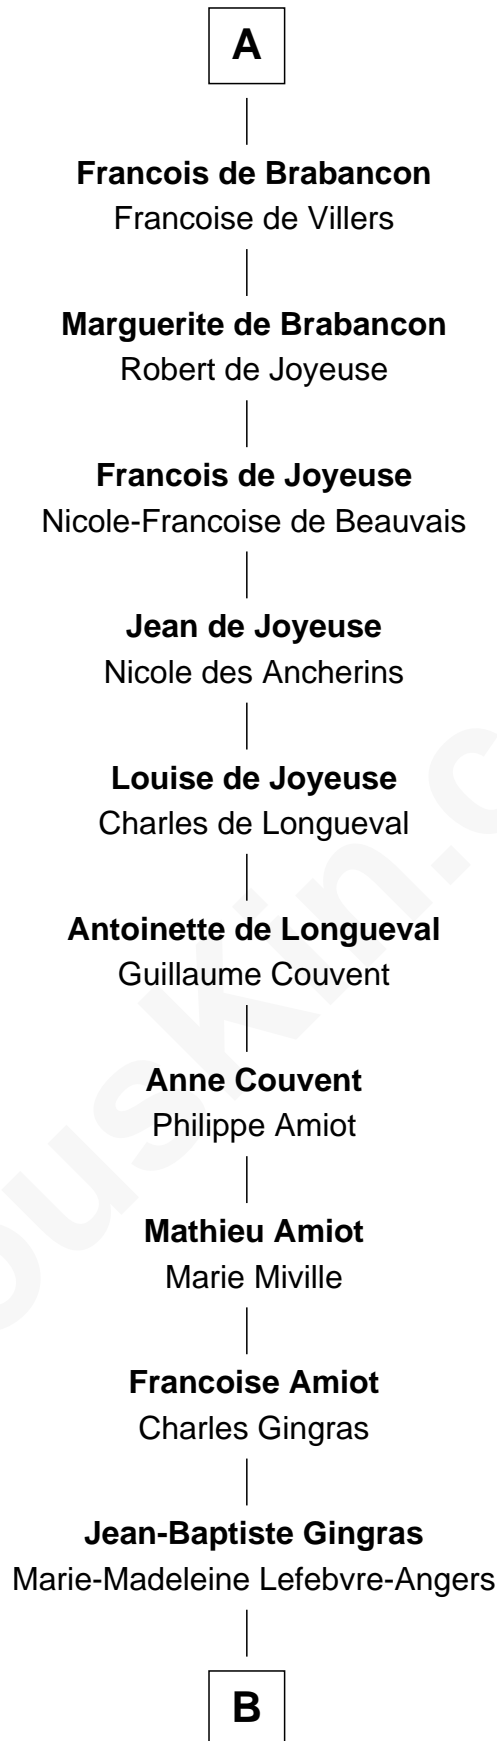

FamousKin.com
Relationship Chart of
Philip I, Count of Artois
(c1269 - 1298)

24th Great-grandfather of

Derek Hough

Dancer and Actor - "DWTS" Pro

Philip I, Count of Artois

Blanche of Brittany

Catherine of Artois

John II, County of Aumale

Blanche of Aumale

John V, Count of Harcourt

Jeanne de Harcourt

Raoul de Coucy

Blanche de Coucy

Hugh II, Count of Roucy and Braine

Jean IV, Count of Roucy and Braine

Isabel de Montagu

Jeanne, Countess of Roucy and Braine

Robert de Sarrebruche

Jeanne de Sarrebruche

Christphe de Brabancon

A

B

Pierre Gingras

Marie-Anne Bélanger

Joseph-Charles Gingras

Marie-Anne Fortier

Marie Gingras

Pierre Dubois-Lafrance

Flavien Dubois-Lafrance

Anathalie Bélanger

Joseph D. Wood