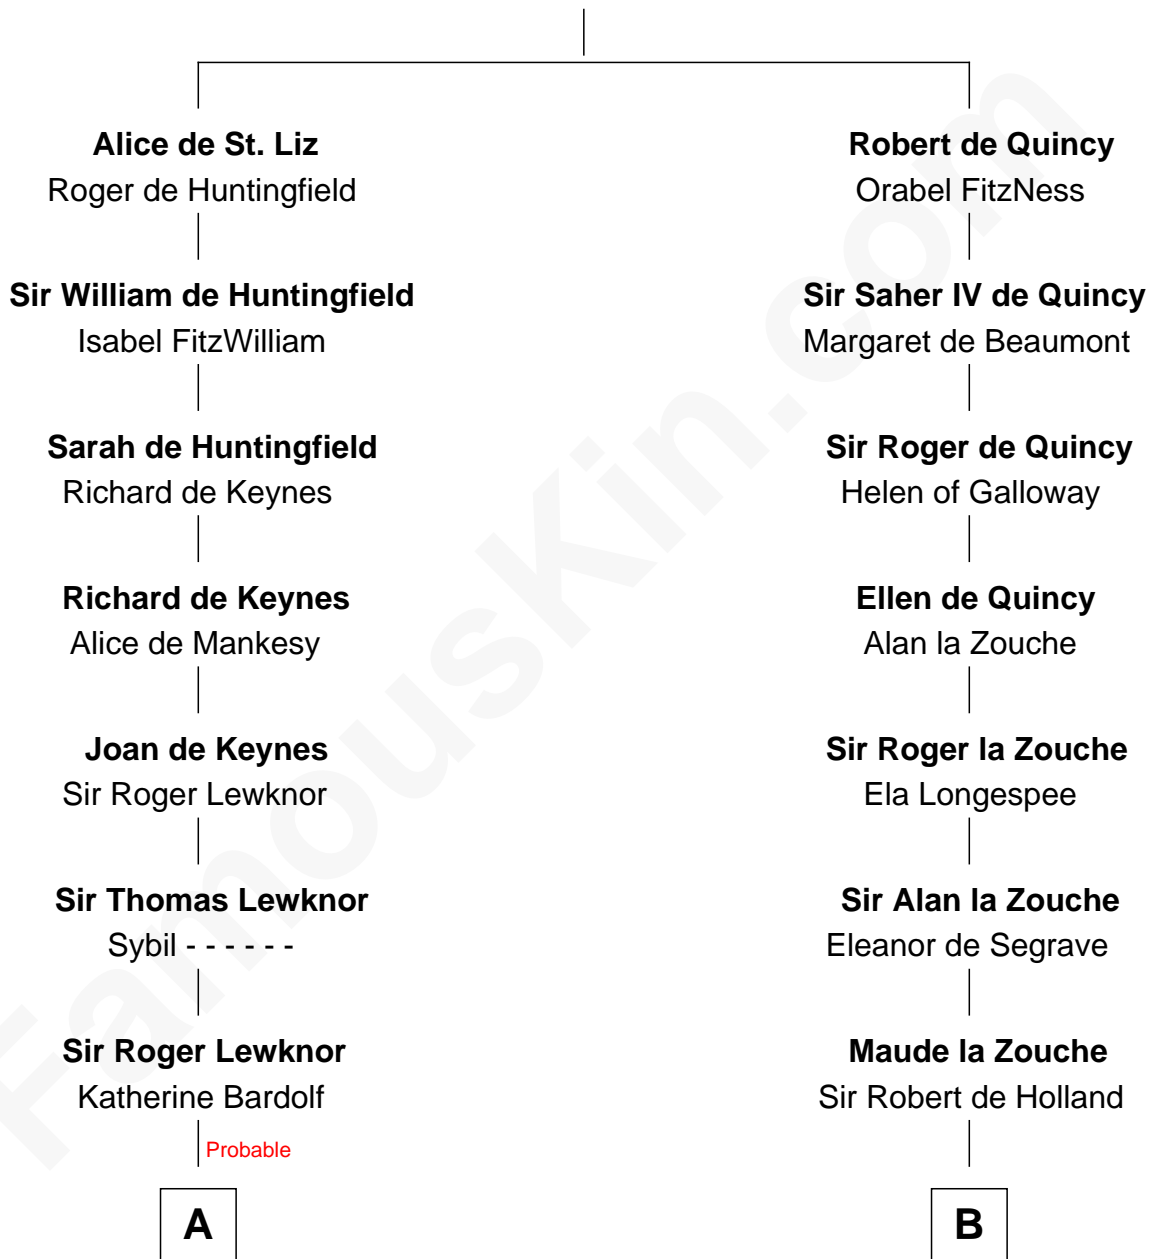

FamousKin.com

Relationship Chart of

Israel Stoughton

(c1602/3 - 1644) Great Migration Immigrant 1632

16th cousin 5 times removed of

Isaac Tichenor

3rd and 5th Governor of Vermont

Saher I de Quincy

Maud de St. Liz

C

—
Obadiah Bruen

Sarah Seeley

—
Hannah Bruen

John Baldwin

—
Elizabeth Baldwin

Daniel Tichenor

—
Daniel Tichenor

Susanna Guerin

—
Isaac Tichenor

3rd and 5th Governor of Vermont

FamousKin.com