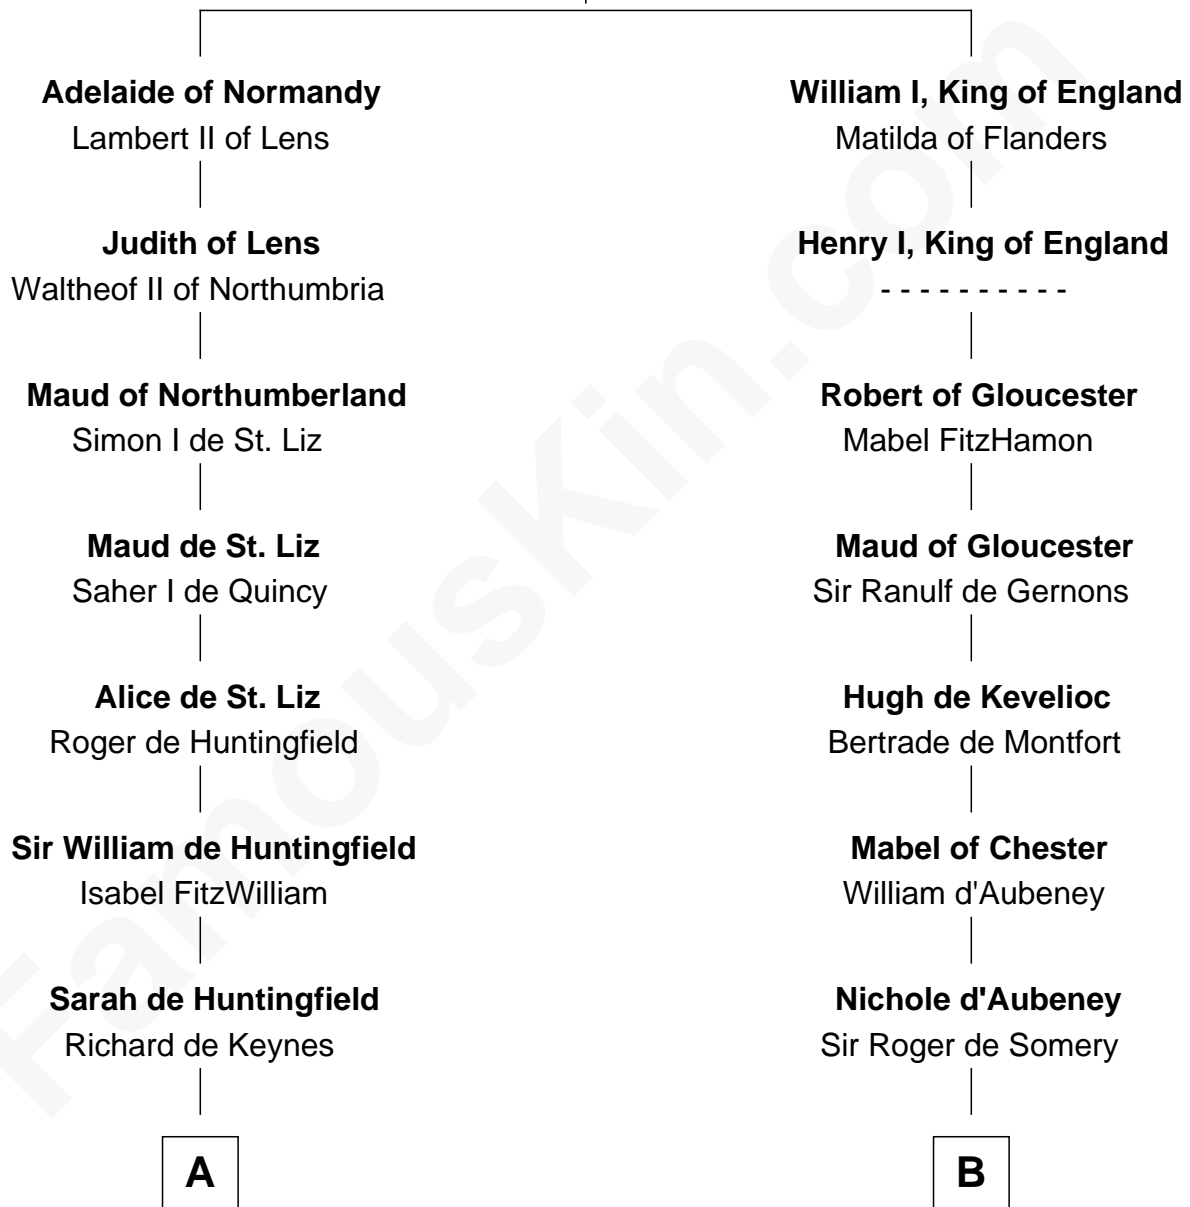

## Relationship Chart of

### Israel Stoughton

(c1602/3 - 1644) Great Migration Immigrant 1632

18th cousin 2 times removed of

### Samuel Appleton

(c1586 - 1670) Great Migration Immigrant 1636

**Robert I of Normandy**

Herleve of Falaise

**C**

**Mary Exhurst**  
Edward Stoughton

**Francis Stoughton**  
Agnes - - - - -

**Rev. Thomas Stoughton**  
Katherine - - - - -