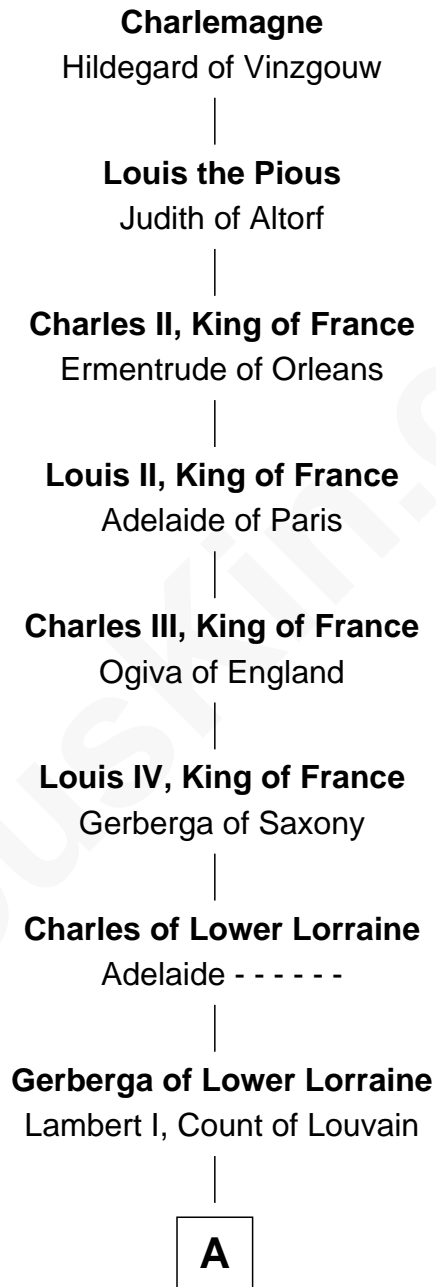

FamousKin.com

Relationship Chart of

Israel Stoughton

(c1602/3 - 1644) Great Migration Immigrant 1632

27th Great-grandson of

Charlemagne

King of the Franks

A

Mathilde of Louvain
Eustace I of Boulogne

Lambert II of Lens
Adelaide of Normandy

Judith of Lens
Waltheof II of Northumbria

Maud of Northumberland
Simon I de St. Liz

Maud de St. Liz
Saher I de Quincy

Alice de St. Liz
Roger de Huntingfield

Sir Roger Lewknor

Katherine Bardolf

| Probable

Beatrix Lewknor

Ralph Roper

| Probable

Edmond Roper

- - - - -

Katherine - - - - -

Israel Stoughton

Great Migration Immigrant 1632

FamousKin.com