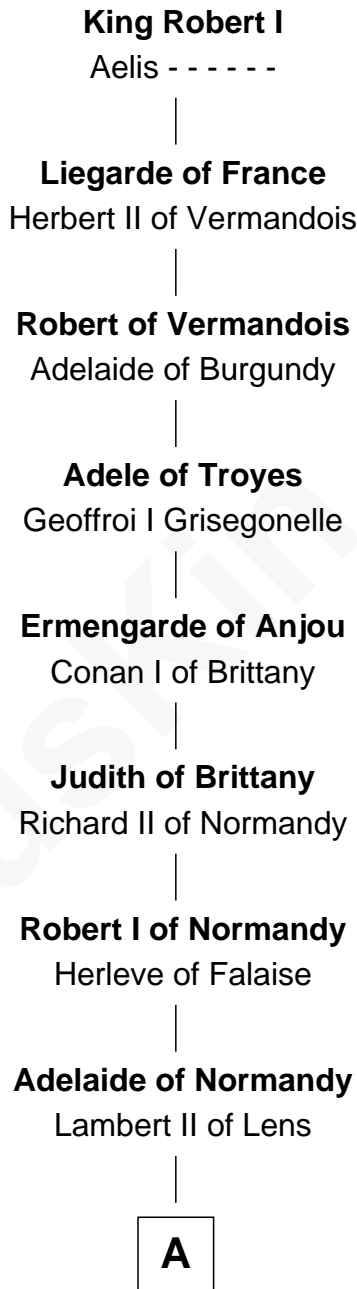

FamousKin.com

Relationship Chart of

Israel Stoughton

(c1602/3 - 1644) Great Migration Immigrant 1632

25th Great-grandson of

King Robert I
King of France

A

Judith of Lens

Waltheof II of Northumbria

Maud of Northumberland

Simon I de St. Liz

Maud de St. Liz

Saher I de Quincy

Alice de St. Liz

Roger de Huntingfield

Sir William de Huntingfield

Isabel FitzWilliam

Sarah de Huntingfield

Richard de Keynes

Richard de Keynes

Alice de Mankesy

Joan de Keynes

Sir Roger Lewknor

Sir Thomas Lewknor