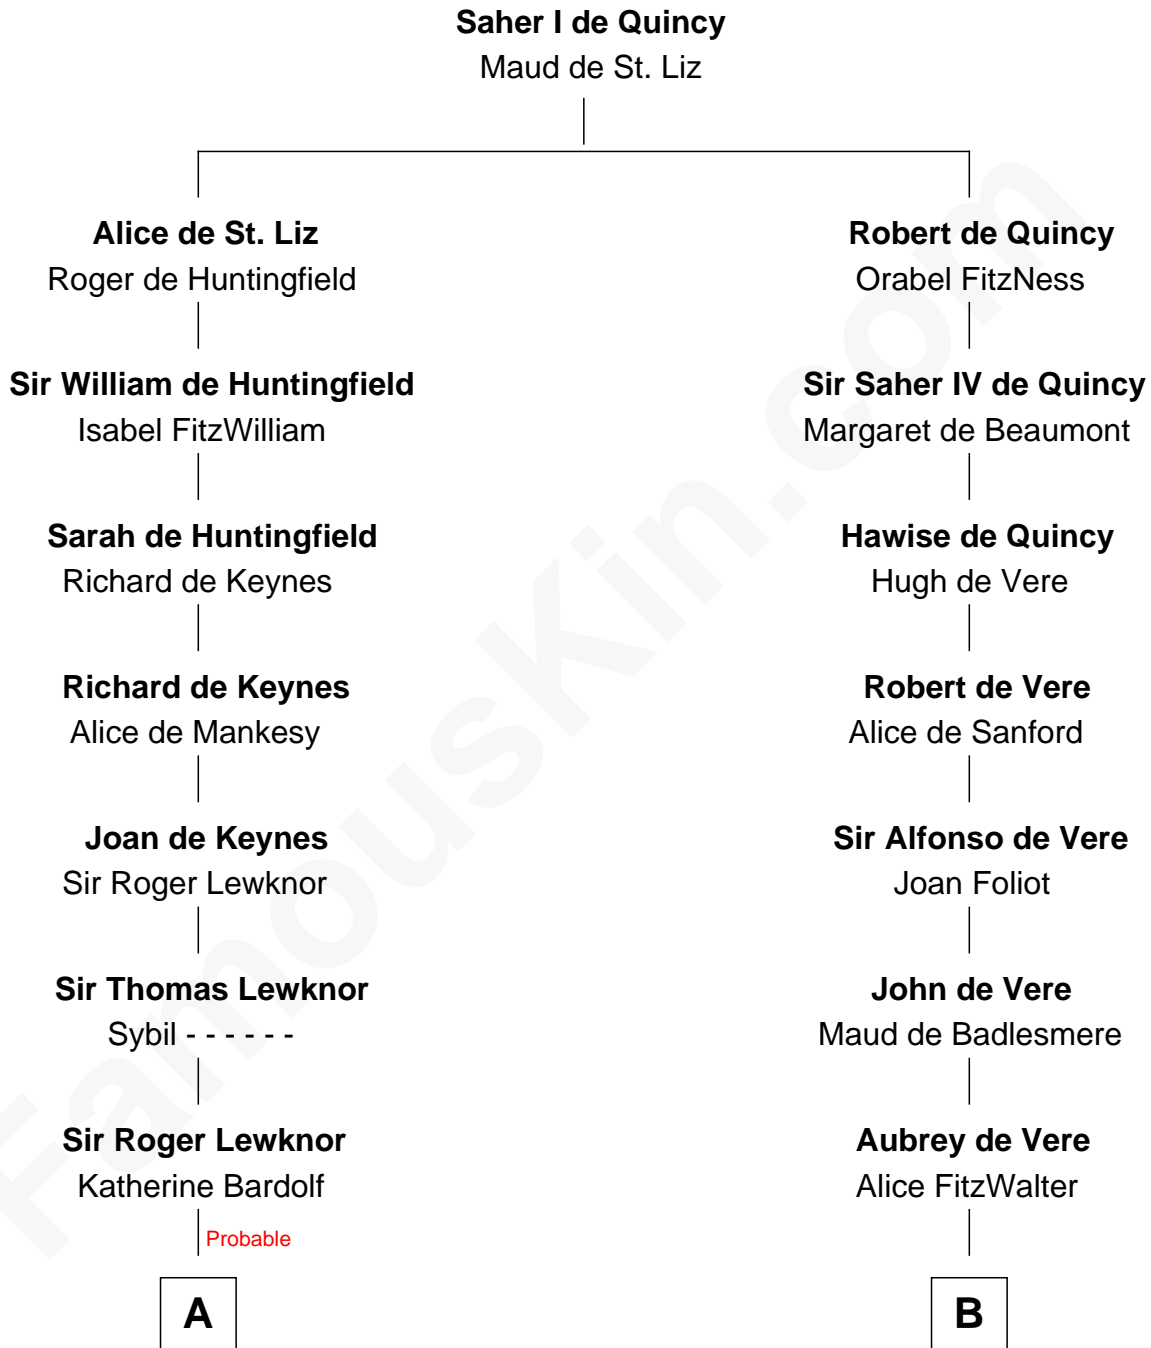

FamousKin.com

Relationship Chart of

William Stoughton

Chief Judge and Prosecutor, Salem Witch Trials 1692

17th cousin 4 times removed of

Daniel Burnham

World's Columbian Expo Architect