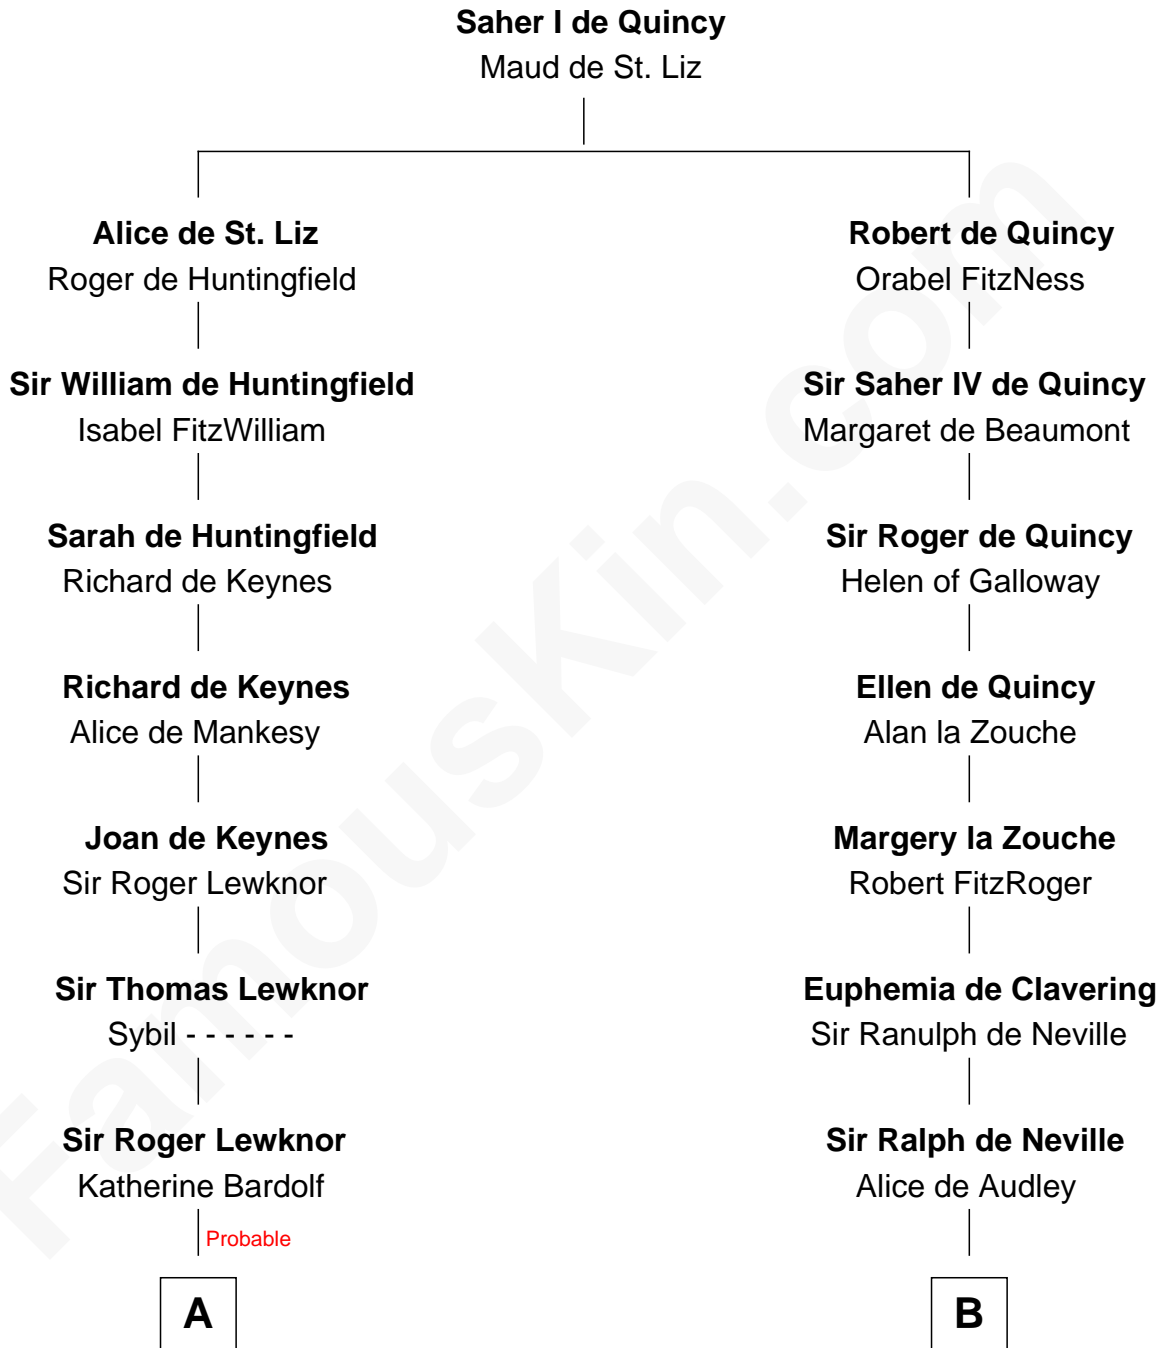

FamousKin.com

Relationship Chart of

William Stoughton

Chief Judge and Prosecutor, Salem Witch Trials 1692

17th cousin 4 times removed of

Lord Charles Cornwallis

British Commander at Siege of Yorktown

C

—
Sir Charles Cornwallis

Margaret Playsted

—
Charles Cornwallis

Elizabeth Fox

—
Charles Cornwallis

Charlotte Butler

—
Charles Cornwallis

Elizabeth Townshend