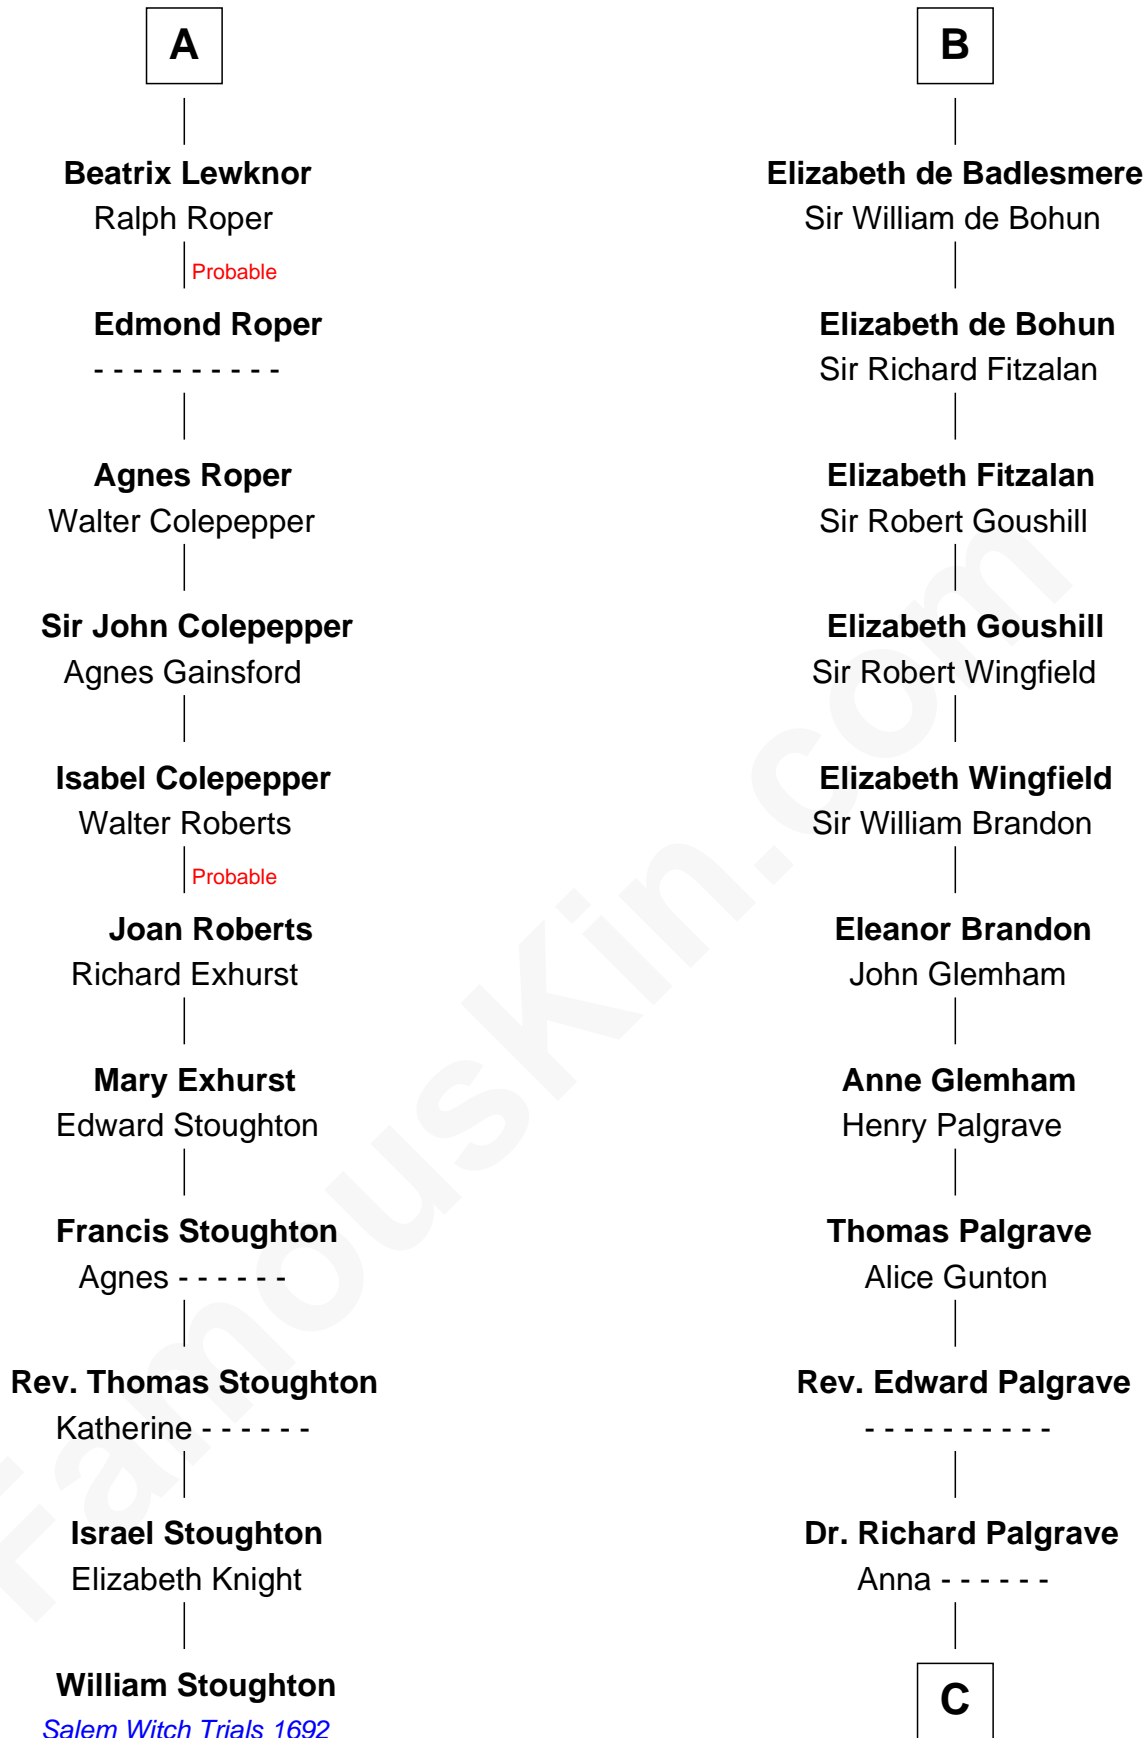

FamousKin.com

Relationship Chart of

William Stoughton

Chief Judge and Prosecutor, Salem Witch Trials 1692

17th cousin 3 times removed of

Roger Sherman

Signer of the Declaration of Independence

Saheer I de Quincy

Maud de St. Liz

C

—
Mary Palgrave
Roger Wellington

—
Benjamin Wellington
Elizabeth Sweetman

—
Mehetable Wellington
William Sherman

—
Roger Sherman
Signer of Declaration of Independence

FamousKin.com