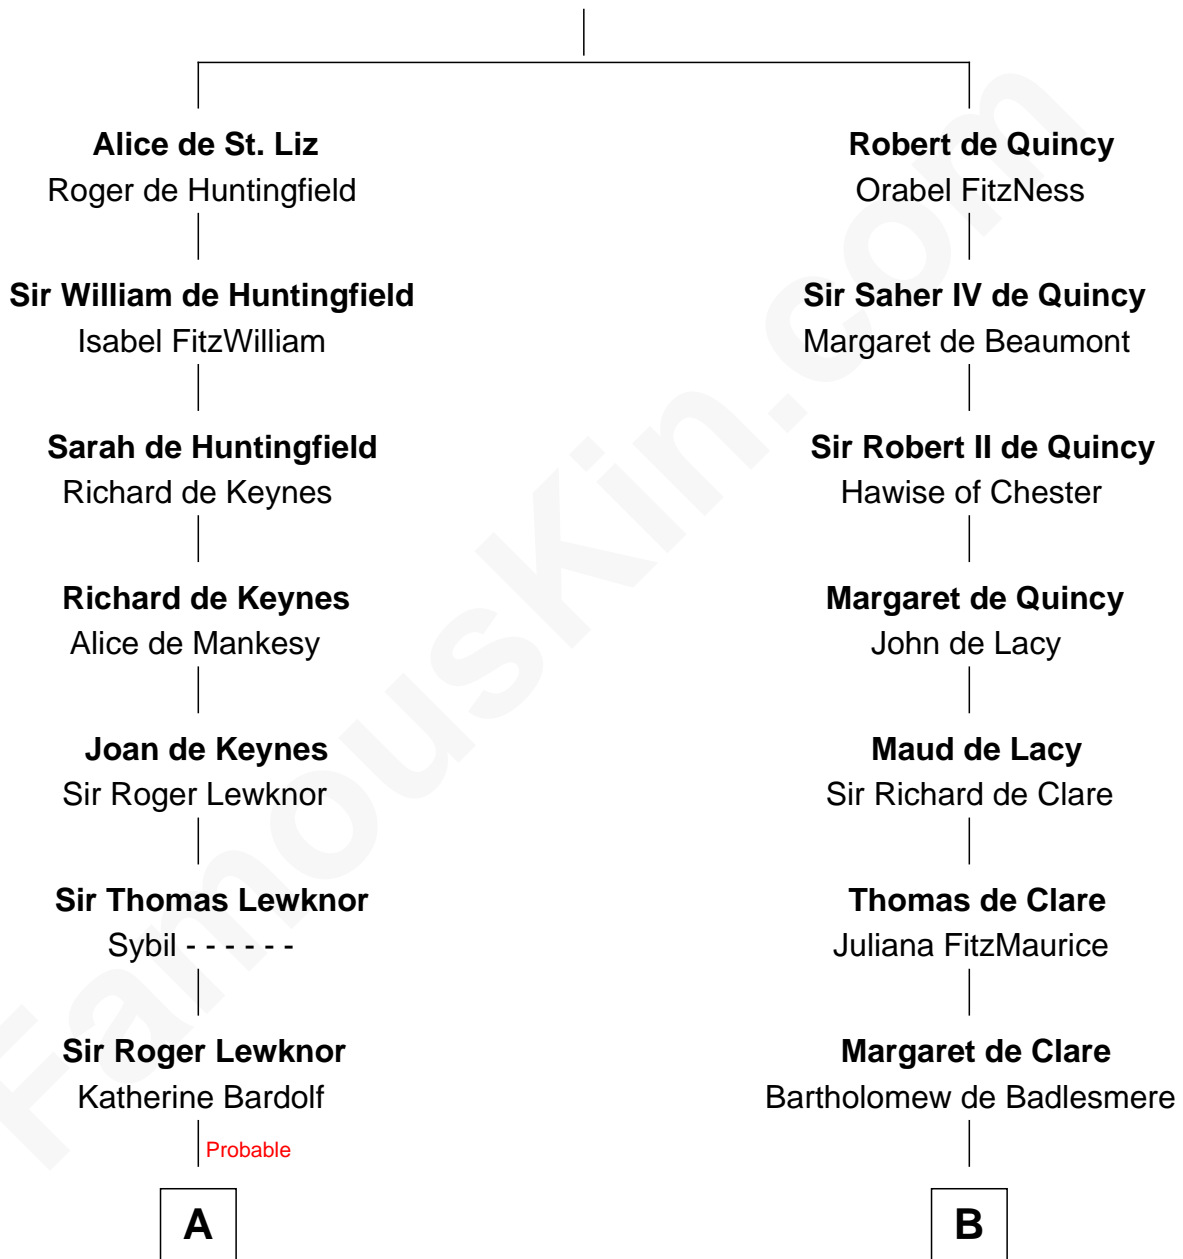

FamousKin.com

Relationship Chart of

William Stoughton

Chief Judge and Prosecutor, Salem Witch Trials 1692

17th cousin 3 times removed of

Roger Sherman

Signer of the Declaration of Independence

Saheer I de Quincy

Maud de St. Liz

C

—
Mary Palgrave
Roger Wellington

—
Benjamin Wellington
Elizabeth Sweetman

—
Mehetable Wellington
William Sherman

—
Roger Sherman
Signer of Declaration of Independence

FamousKin.com