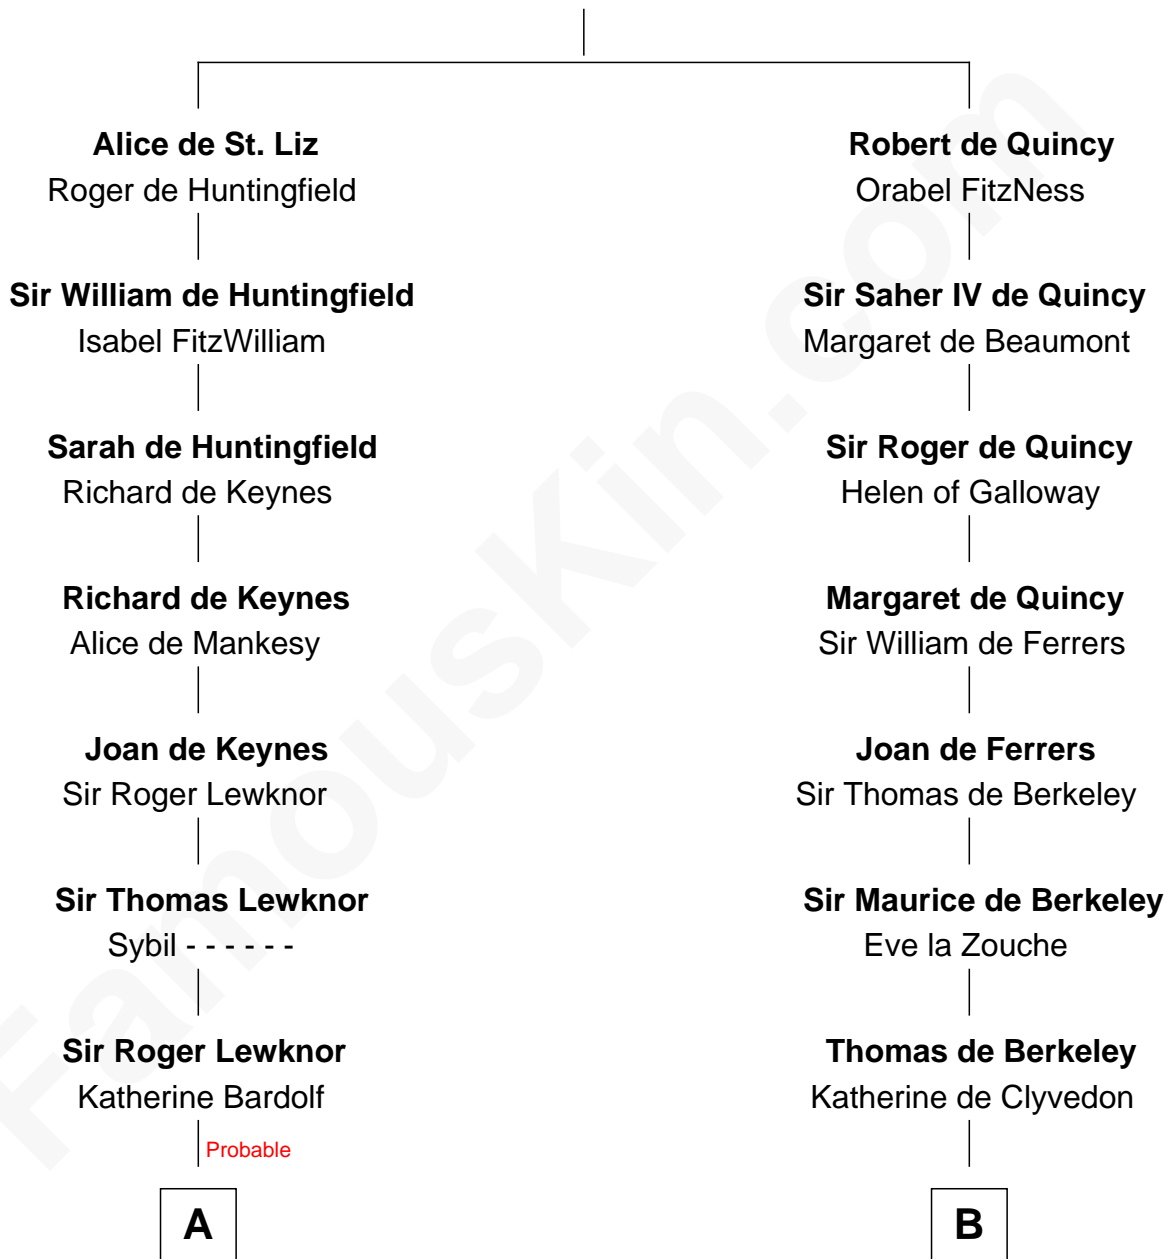

FamousKin.com

Relationship Chart of

William Stoughton

Chief Judge and Prosecutor, Salem Witch Trials 1692

17th cousin 3 times removed of

William Woodbridge
2nd Governor of Michigan

Saheer I de Quincy
Maud de St. Liz

2nd Governor of Michigan