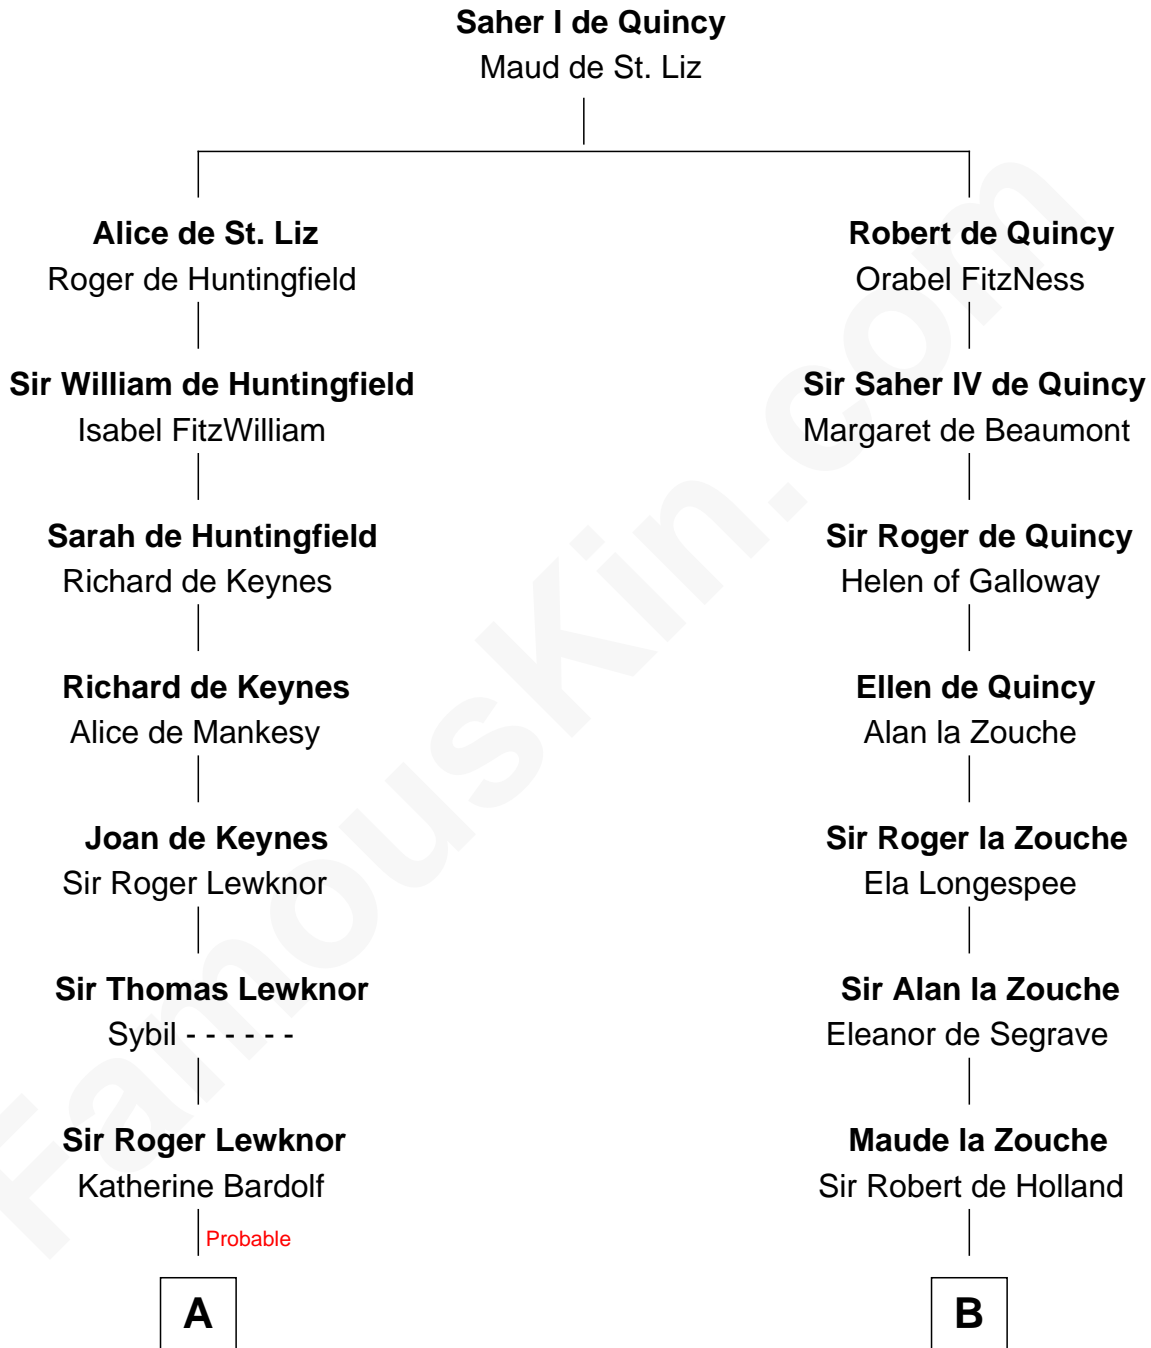

FamousKin.com

Relationship Chart of

William Stoughton

Chief Judge and Prosecutor, Salem Witch Trials 1692

17th cousin 2 times removed of

Major John Pitcairn

British Commander at Battle of Lexington

C

—
Mary Erskine

William Hamilton

—
Katherine Hamilton

Rev. David Pitcairn

—
Major John Pitcairn

British Commander at Lexington

FamousKin.com