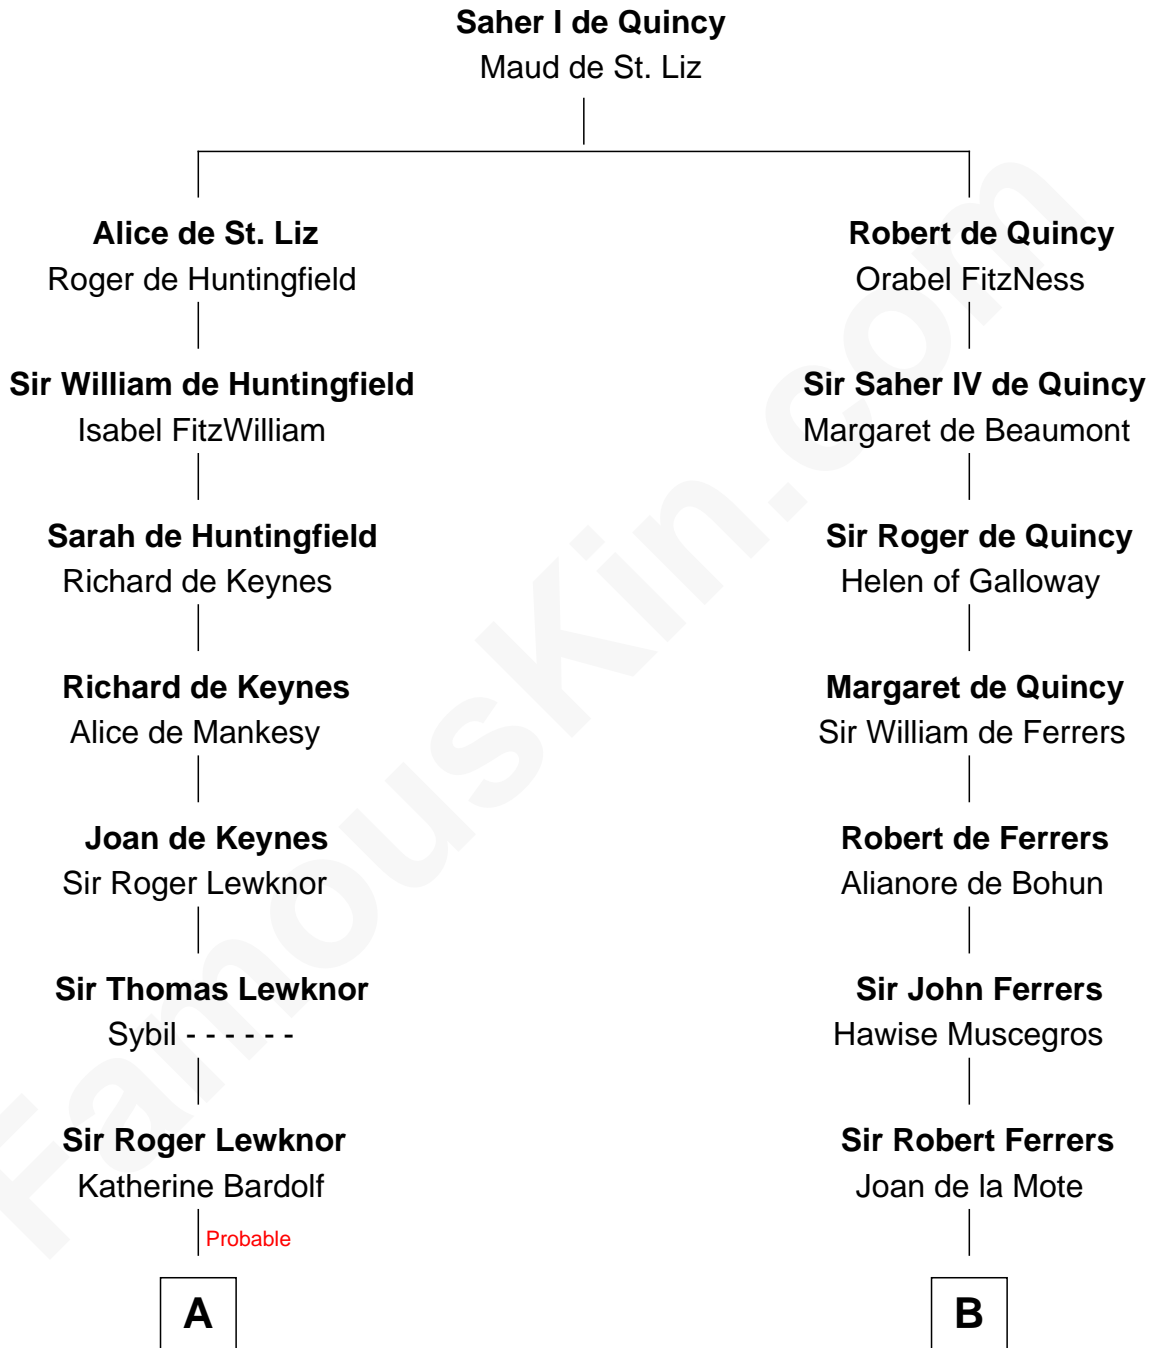

FamousKin.com

Relationship Chart of

William Stoughton

Chief Judge and Prosecutor, Salem Witch Trials 1692

17th cousin 4 times removed of

Robert Treat Paine

Signer of the Declaration of Independence

C

—
Mary Launce

Rev. John Sherman

—
Abigail Sherman

Rev. Samuel Willard

—
Abigail Willard

Rev. Samuel Treat

—
Eunice Treat

Thomas Paine