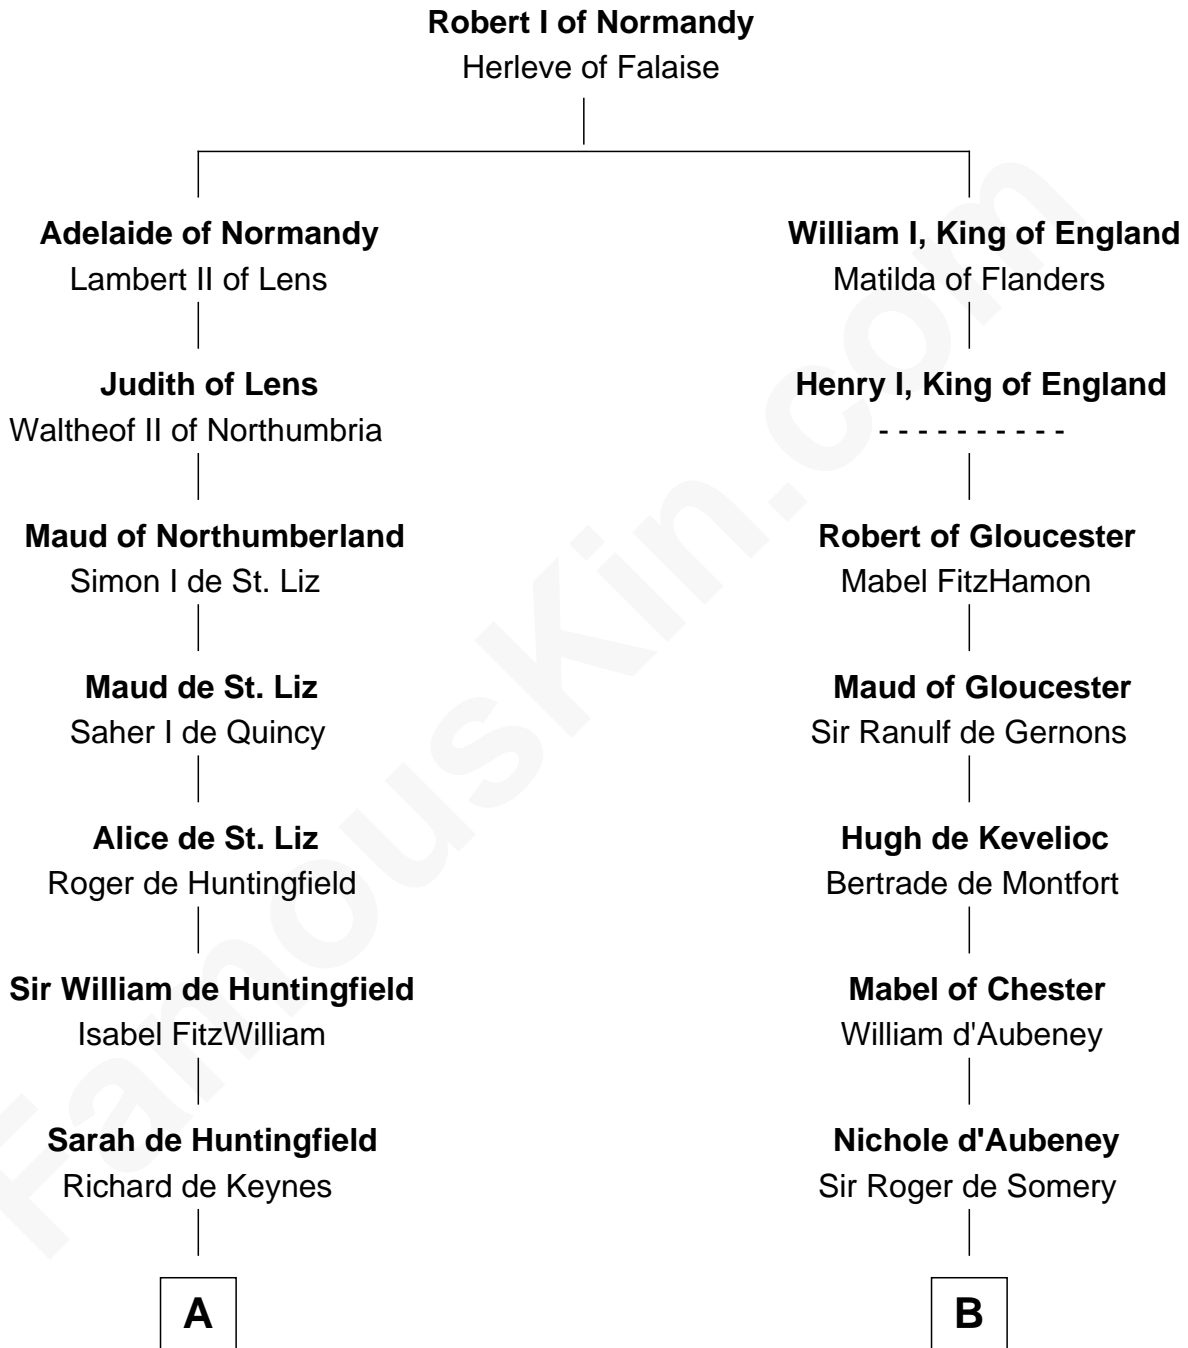

FamousKin.com

Relationship Chart of

William Stoughton

Chief Judge and Prosecutor, Salem Witch Trials 1692

18th cousin 3 times removed of

Samuel Appleton

(c1586 - 1670) Great Migration Immigrant 1636

C

Mary Exhurst
Edward Stoughton

Francis Stoughton
Agnes - - - - -

Rev. Thomas Stoughton
Katherine - - - - -

Israel Stoughton
Elizabeth Knight

William Stoughton
Salem Witch Trials 1692

D

Mary Isaac
Thomas Appleton

Samuel Appleton
Great Migration Immigrant 1636

FamousKin.com