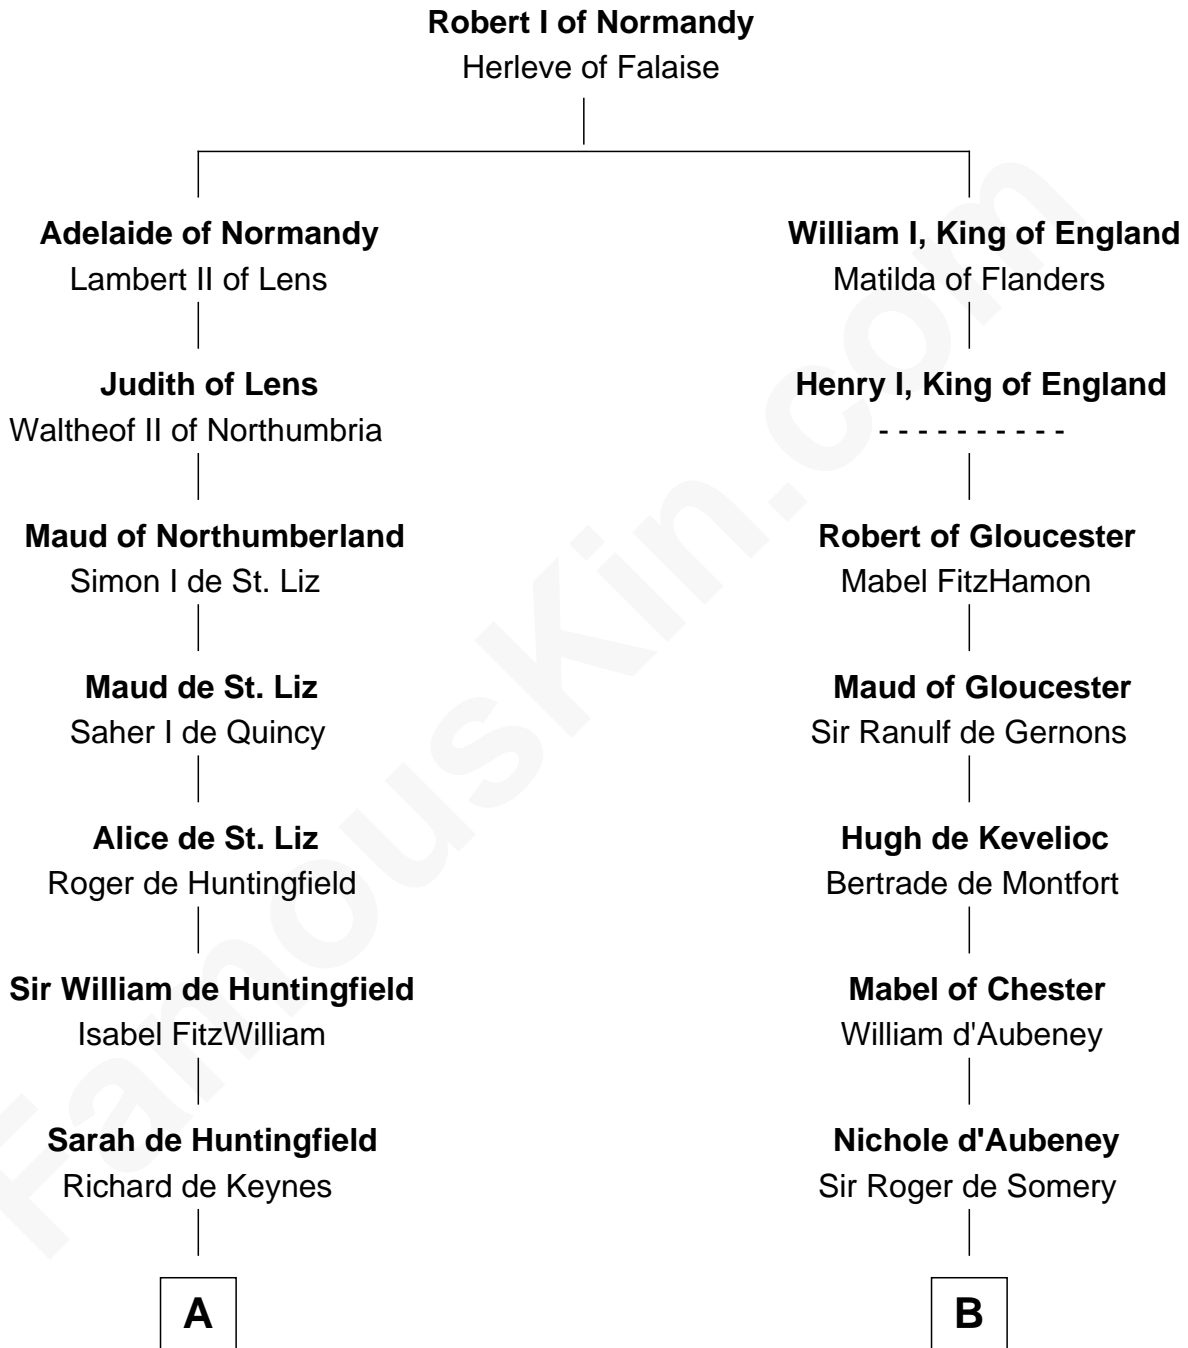

## Relationship Chart of

### William Stoughton

Chief Judge and Prosecutor, Salem Witch Trials 1692

18th cousin 3 times removed of

### Thomas Yale

(c1616 - 1683) Great Migration Immigrant 1638

**C**

**Mary Exhurst**  
Edward Stoughton

**Francis Stoughton**  
Agnes - - - - -

**Rev. Thomas Stoughton**  
Katherine - - - - -

**Israel Stoughton**  
Elizabeth Knight

**William Stoughton**  
*Salem Witch Trials 1692*

**D**

**Thomas Yale**  
Ann Lloyd

**Thomas Yale**  
*Great Migration Immigrant 1638*

FamousKin.com