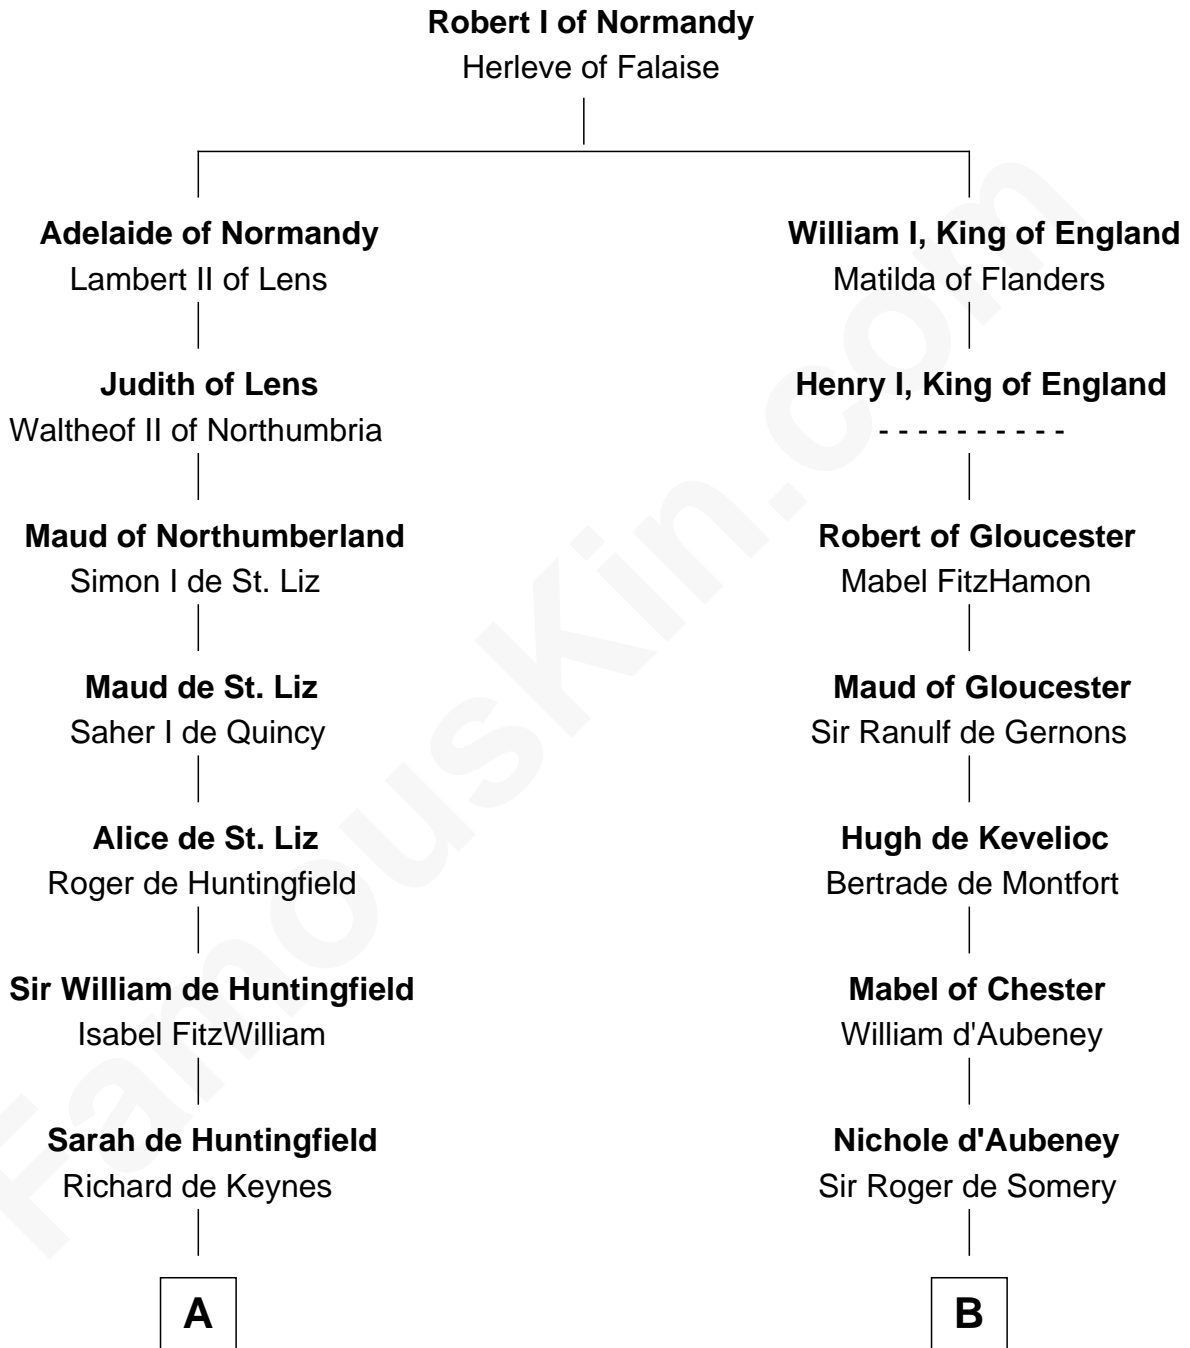

FamousKin.com

Relationship Chart of

William Stoughton

Chief Judge and Prosecutor, Salem Witch Trials 1692

18th cousin 3 times removed of

David Yale

(c1613 - 1690) Great Migration Immigrant 1638

C

Mary Exhurst
Edward Stoughton

Francis Stoughton
Agnes - - - - -

Rev. Thomas Stoughton
Katherine - - - - -

Israel Stoughton
Elizabeth Knight

William Stoughton
Salem Witch Trials 1692

D

Thomas Yale
Ann Lloyd

David Yale
Great Migration Immigrant 1638