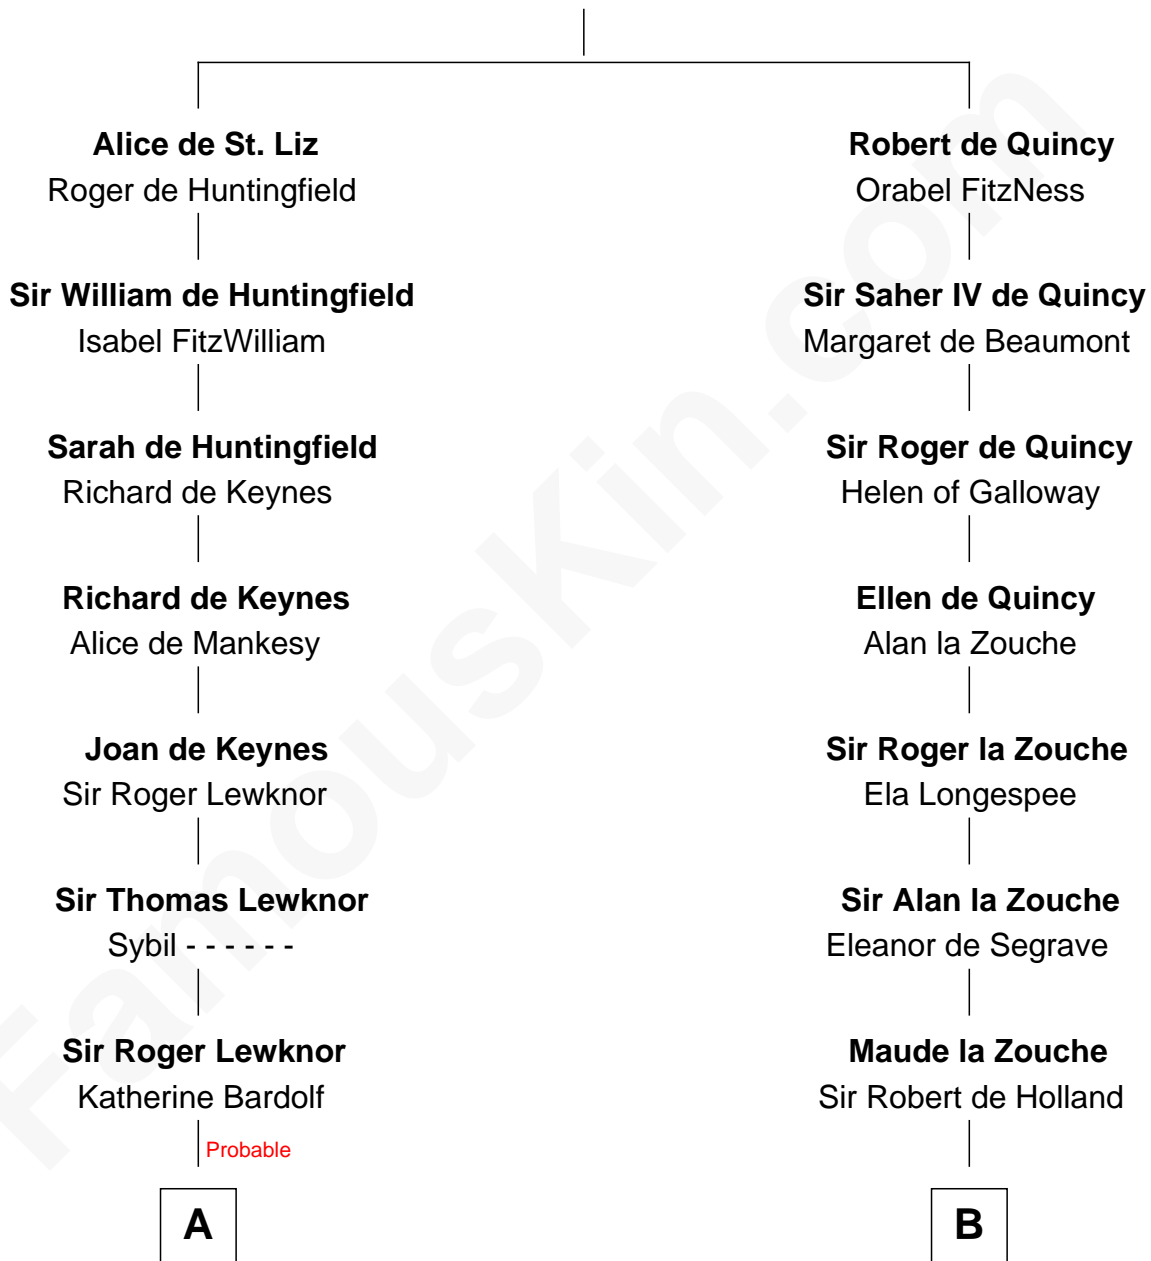

FamousKin.com

Relationship Chart of

William Stoughton

Chief Judge and Prosecutor, Salem Witch Trials 1692

17th cousin 2 times removed of

Patrick Henry

1st and 6th Governor of Virginia

Saheer I de Quincy

Maud de St. Liz

C

Jean Robertson

Alexander Henry

John Henry

Mrs. Sarah Winston Syme

Patrick Henry

1st & 6th Gov. of Virginia