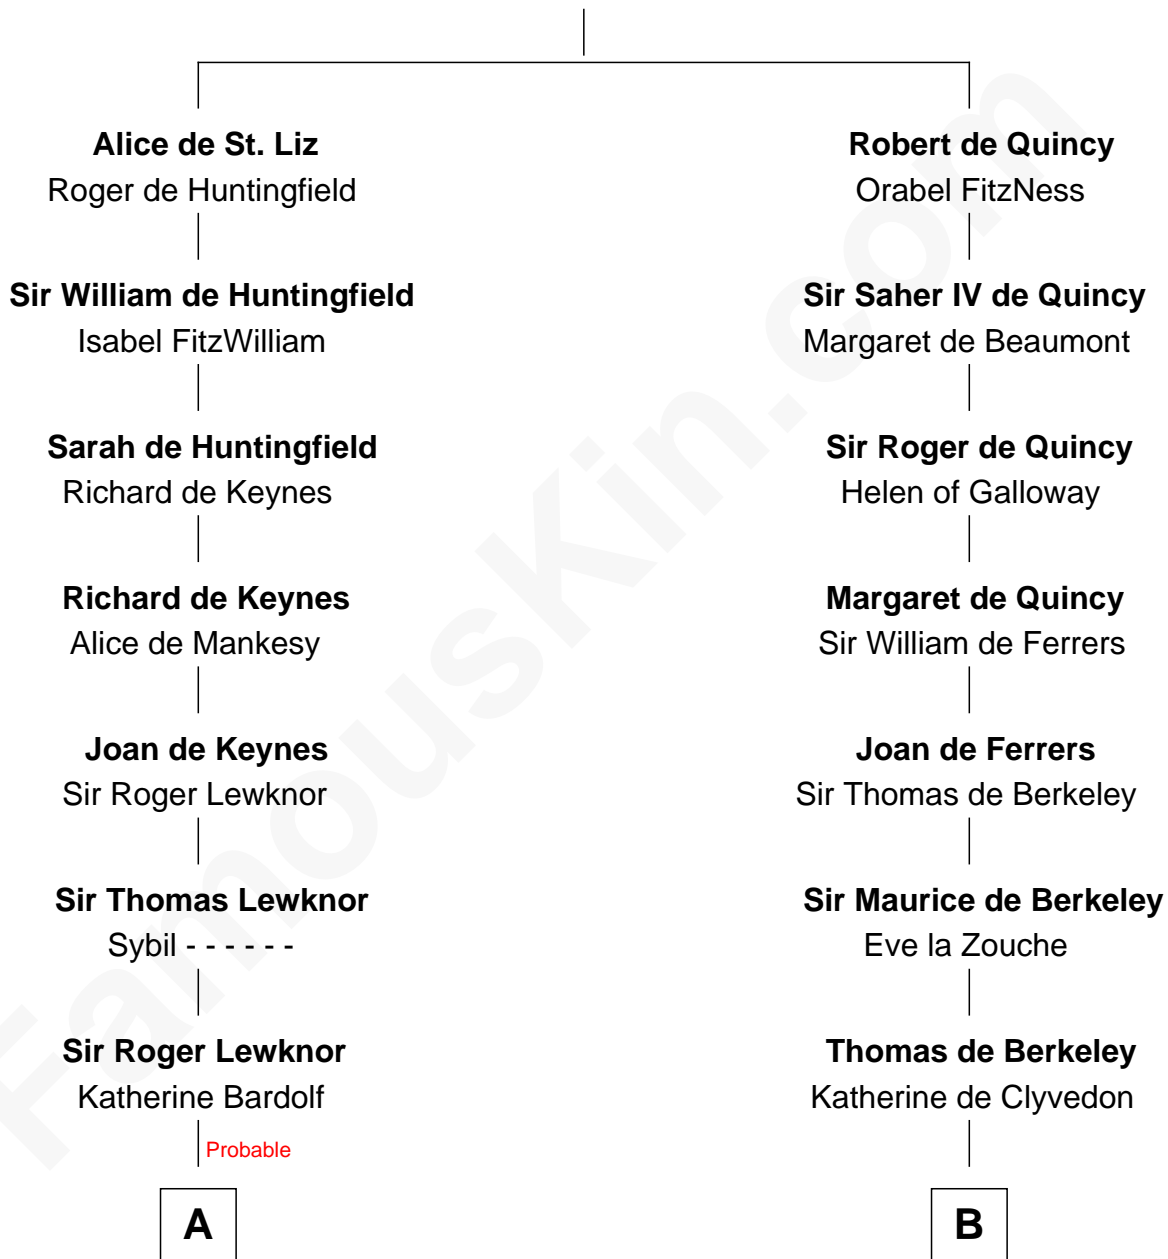

FamousKin.com

Relationship Chart of

William Stoughton

Chief Judge and Prosecutor, Salem Witch Trials 1692

17th cousin 1 time removed of

George Washington

1st U.S. President

Saher I de Quincy

Maud de St. Liz

FamousKin.com